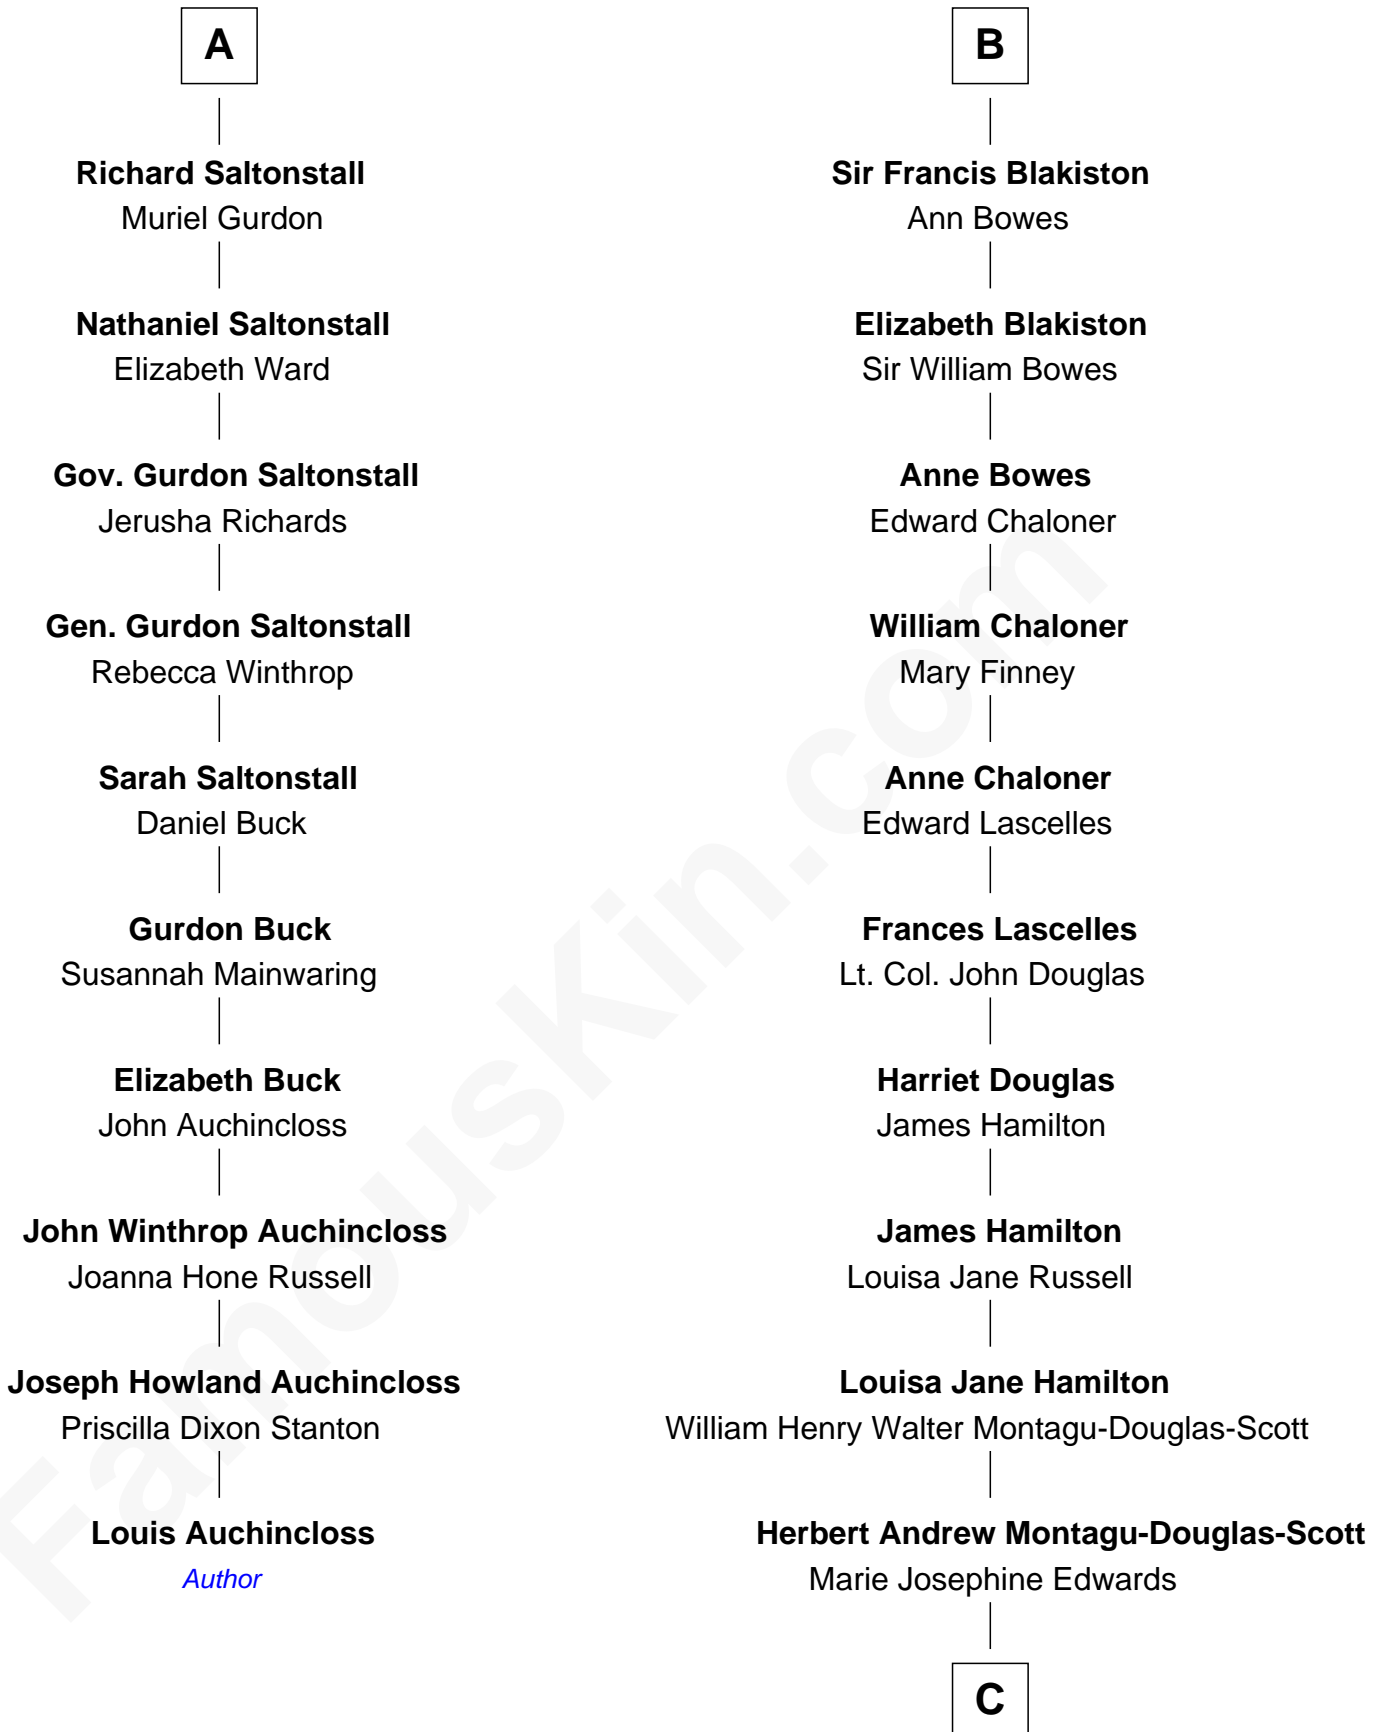

**FamousKin.com**  
**Relationship Chart of**  
**Louis Auchincloss**  
*Author*

**16th cousin 3 times removed of**  
**Sarah Ferguson**  
*Duchess of York*

**C**

—  
**Marian Louisa Montagu-Douglas-Scott**

Andrew Henry Ferguson

—  
**Ronald Ivor Ferguson**

Susan Mary Wright

—  
**Sarah Ferguson**

*Duchess of York*

FamousKin.com