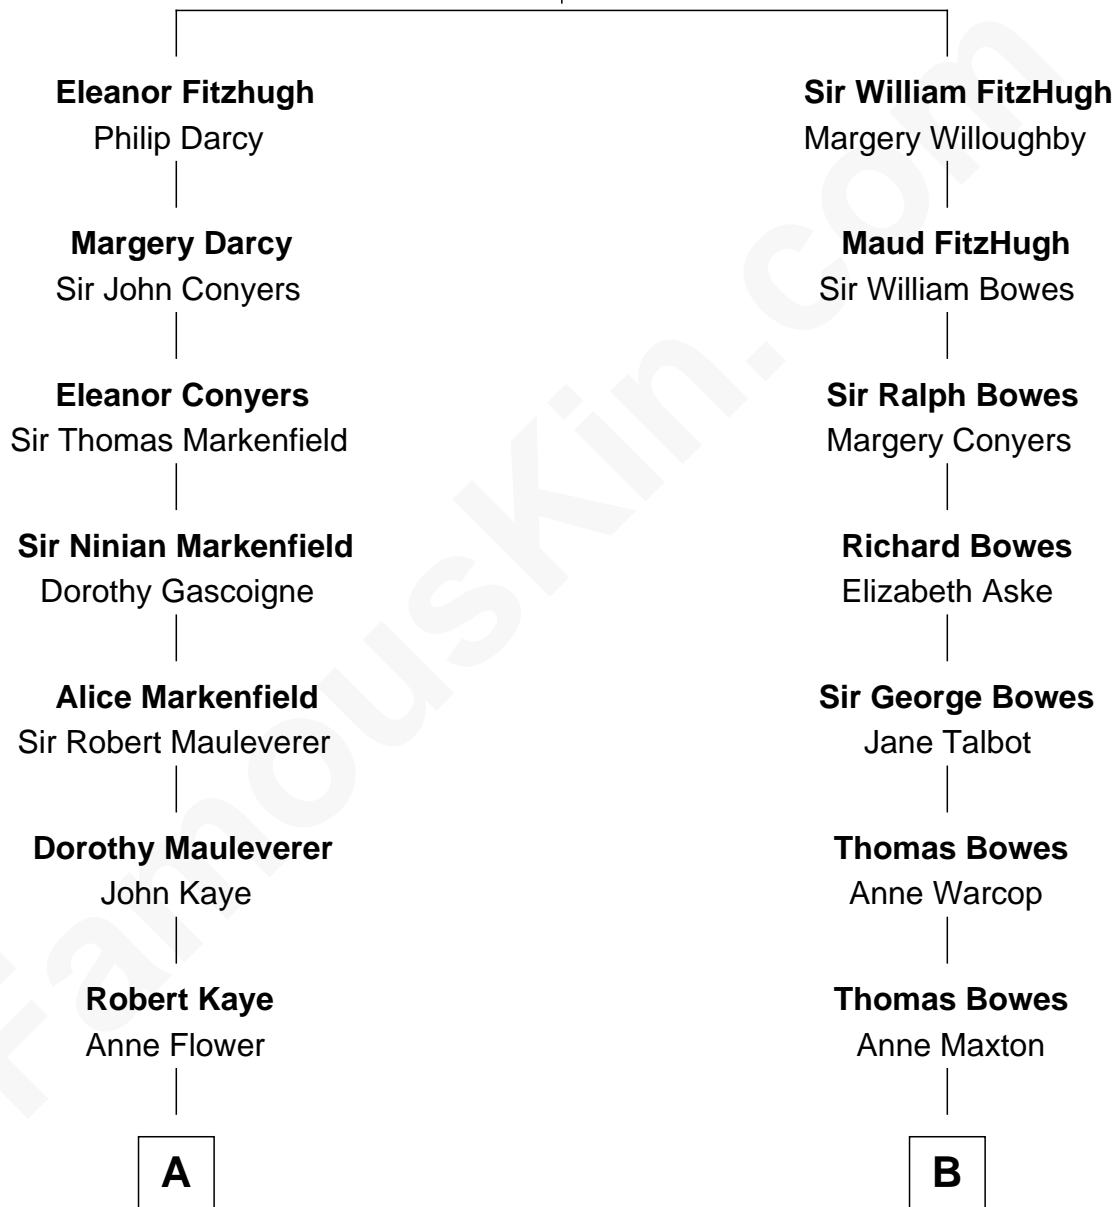

FamousKin.com

Relationship Chart of

Louis Auchincloss

Author

17th cousin 1 time removed of

Sarah Ferguson

Duchess of York

Henry FitzHugh

Elizabeth Grey

C

Ronald Ivor Ferguson

Susan Mary Wright

Sarah Ferguson

Duchess of York

FamousKin.com