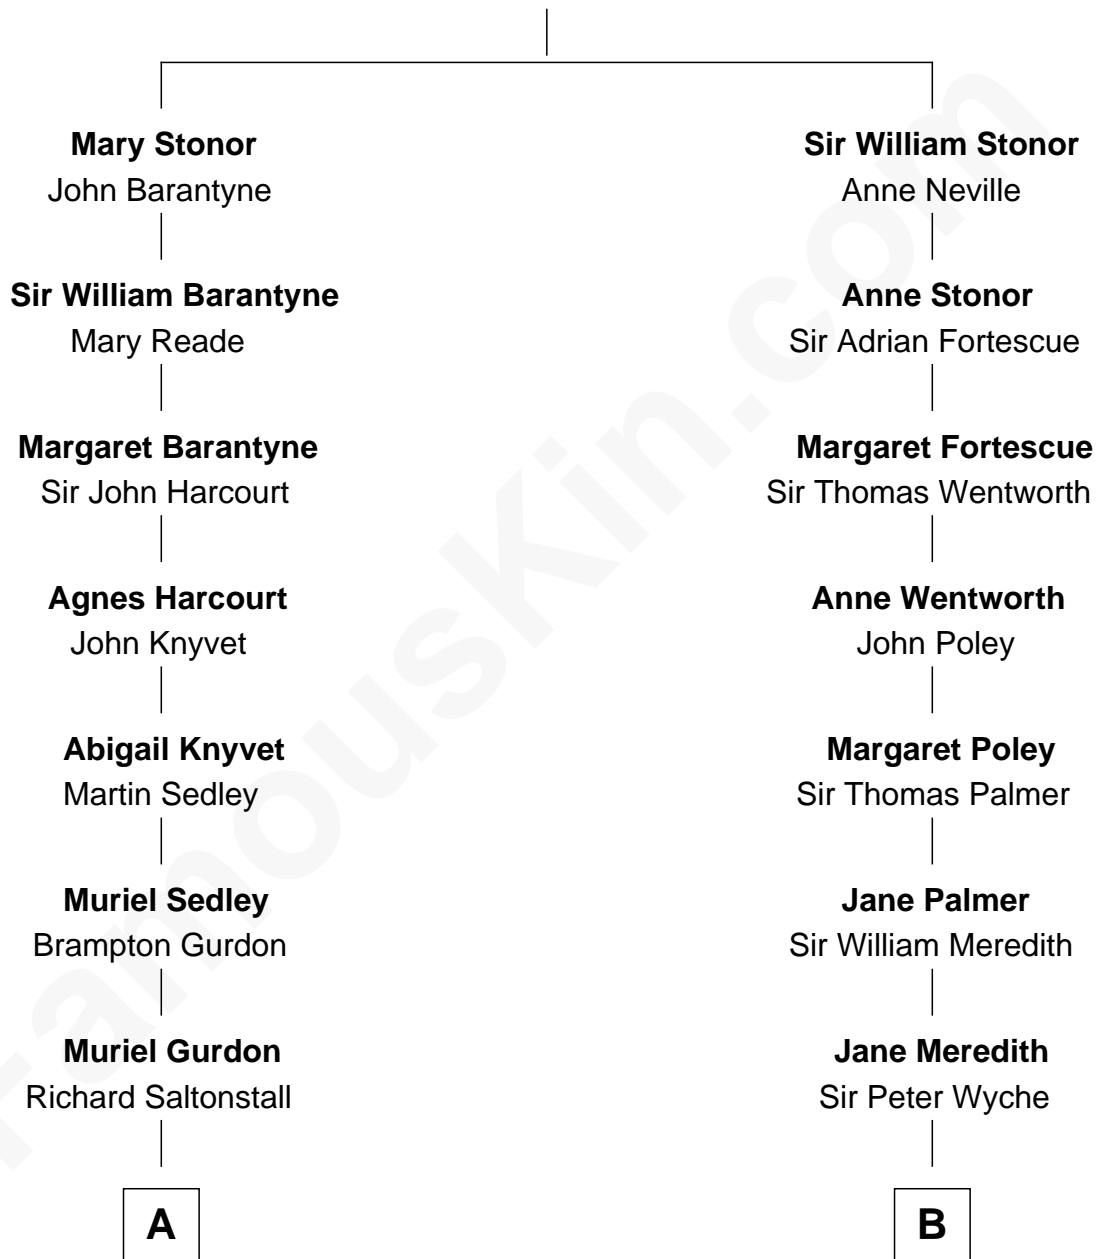

FamousKin.com

Relationship Chart of

Louis Auchincloss

Author

15th cousin 4 times removed of

Sarah Ferguson

Duchess of York

Thomas Stonor

Joan de la Pole

C

—
Marian Louisa Montagu-Douglas-Scott

Andrew Henry Ferguson

—
Ronald Ivor Ferguson

Susan Mary Wright

—
Sarah Ferguson

Duchess of York