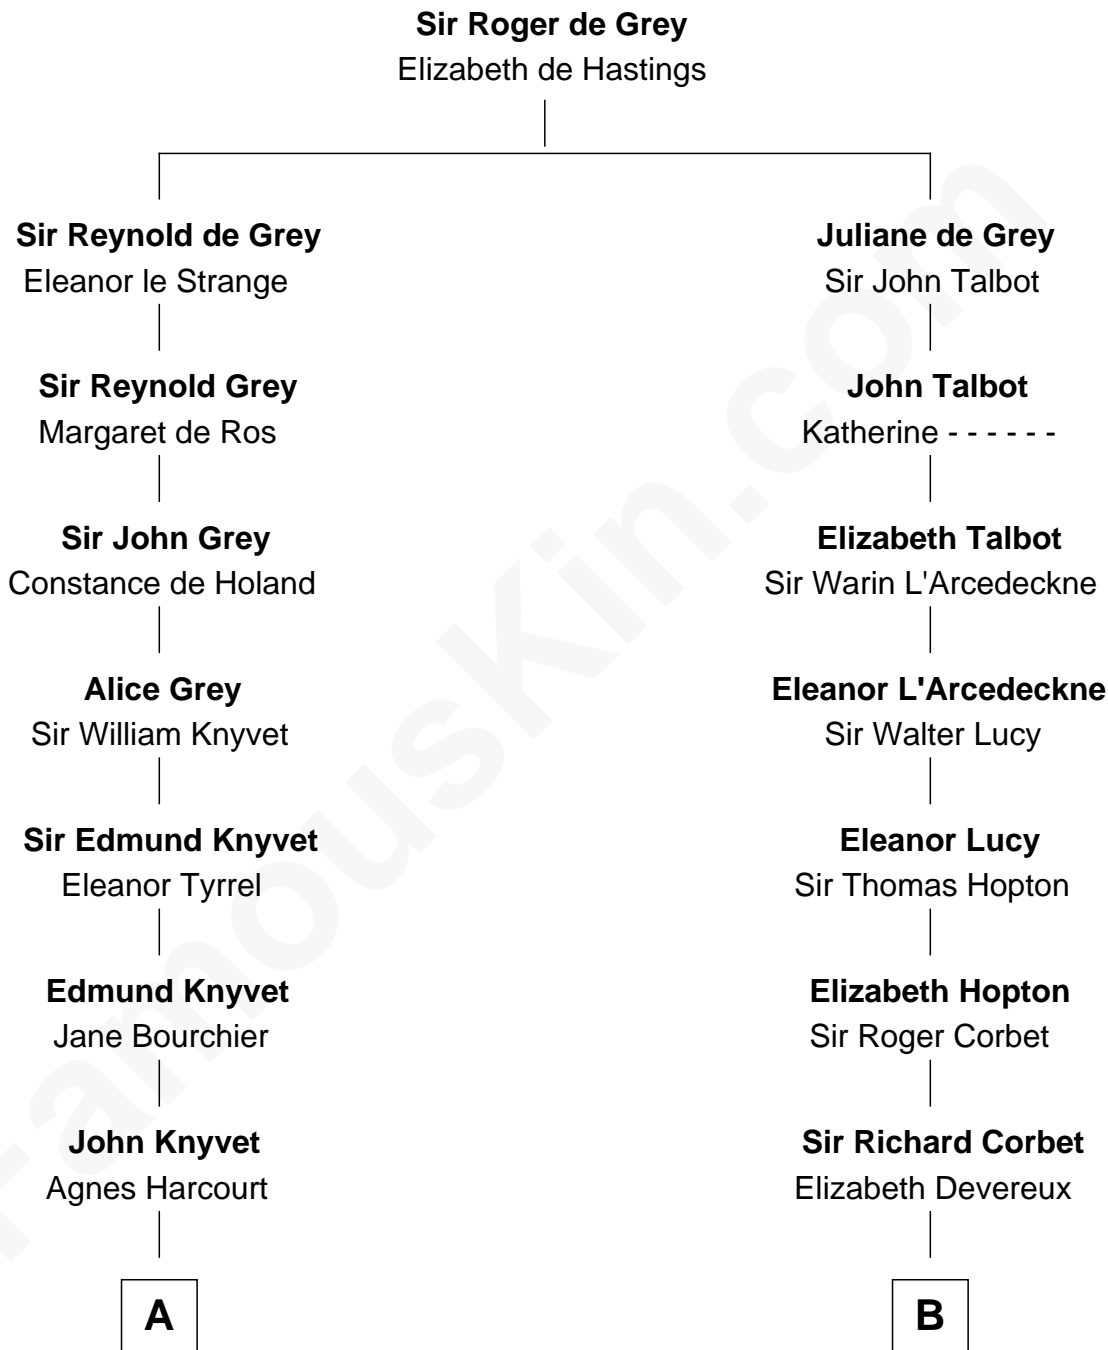

FamousKin.com

Relationship Chart of

Louis Auchincloss

Author

18th cousin 1 time removed of

Joan Fontaine

Movie Actress

C

Joseph Howland Auchincloss

Priscilla Dixon Stanton

Louis Auchincloss

Author

D

Margaret Letitia Molesworth

Charles Richard De Havilland

Walter Augustus De Havilland