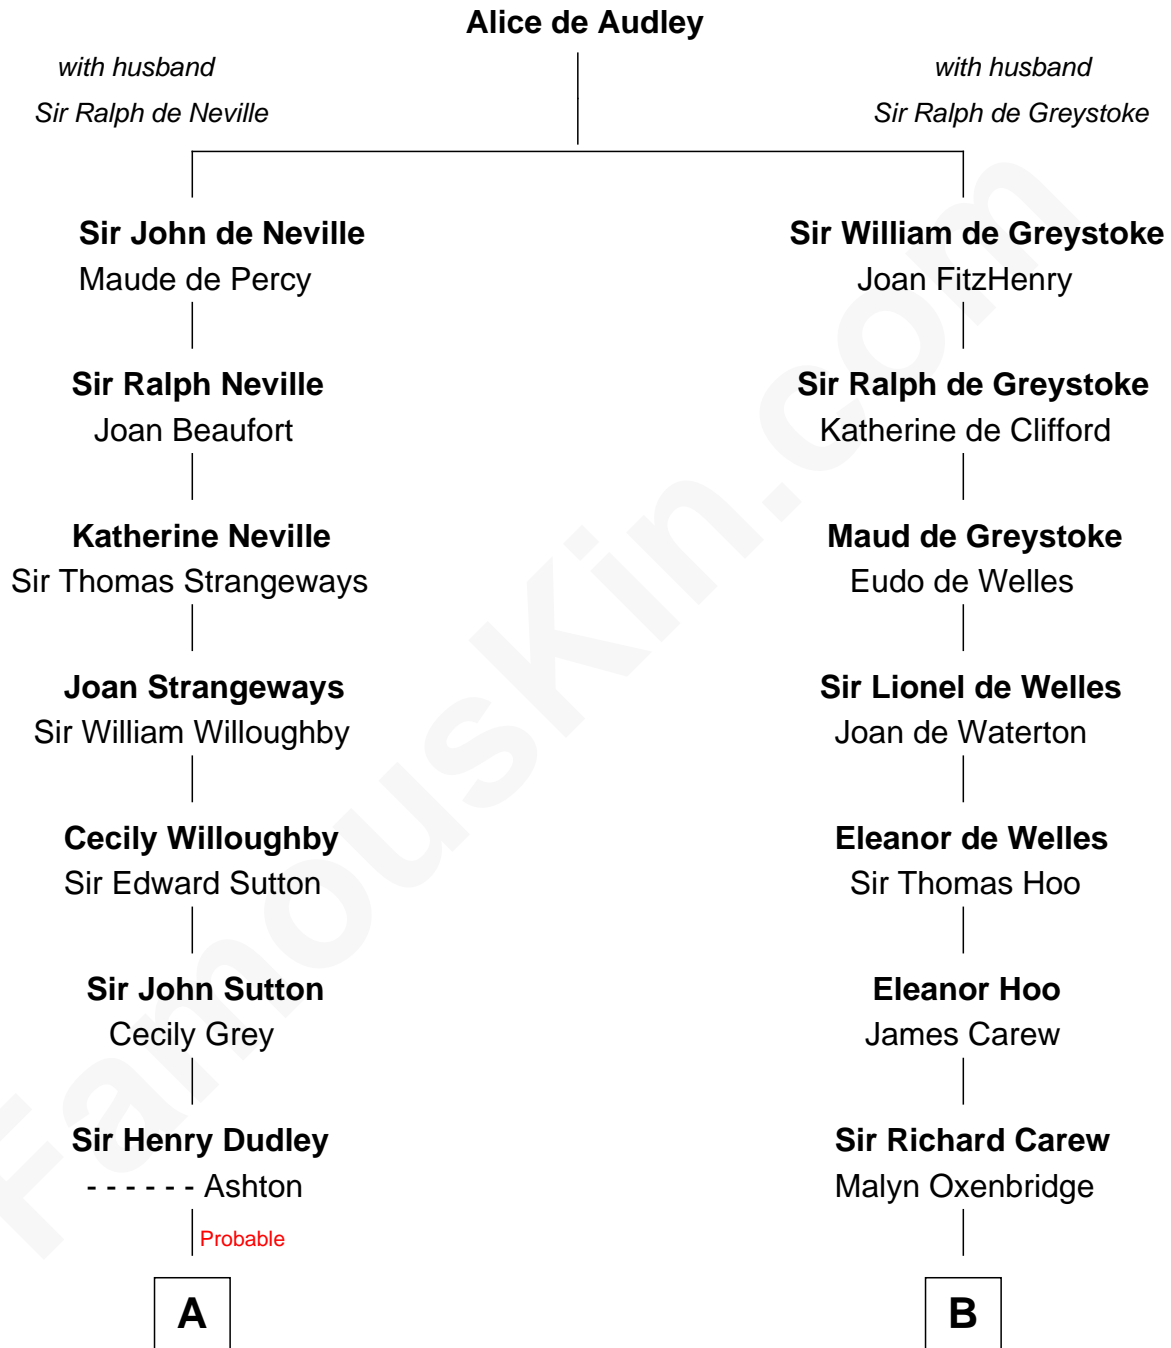

FamousKin.com

Relationship Chart of

Louis Auchincloss

Author

17th cousin 1 time removed of

Joan Fontaine

Movie Actress

C

Walter Augustus De Havilland

Lillian Augusta Ruse

Joan Fontaine

Movie Actress

FamousKin.com