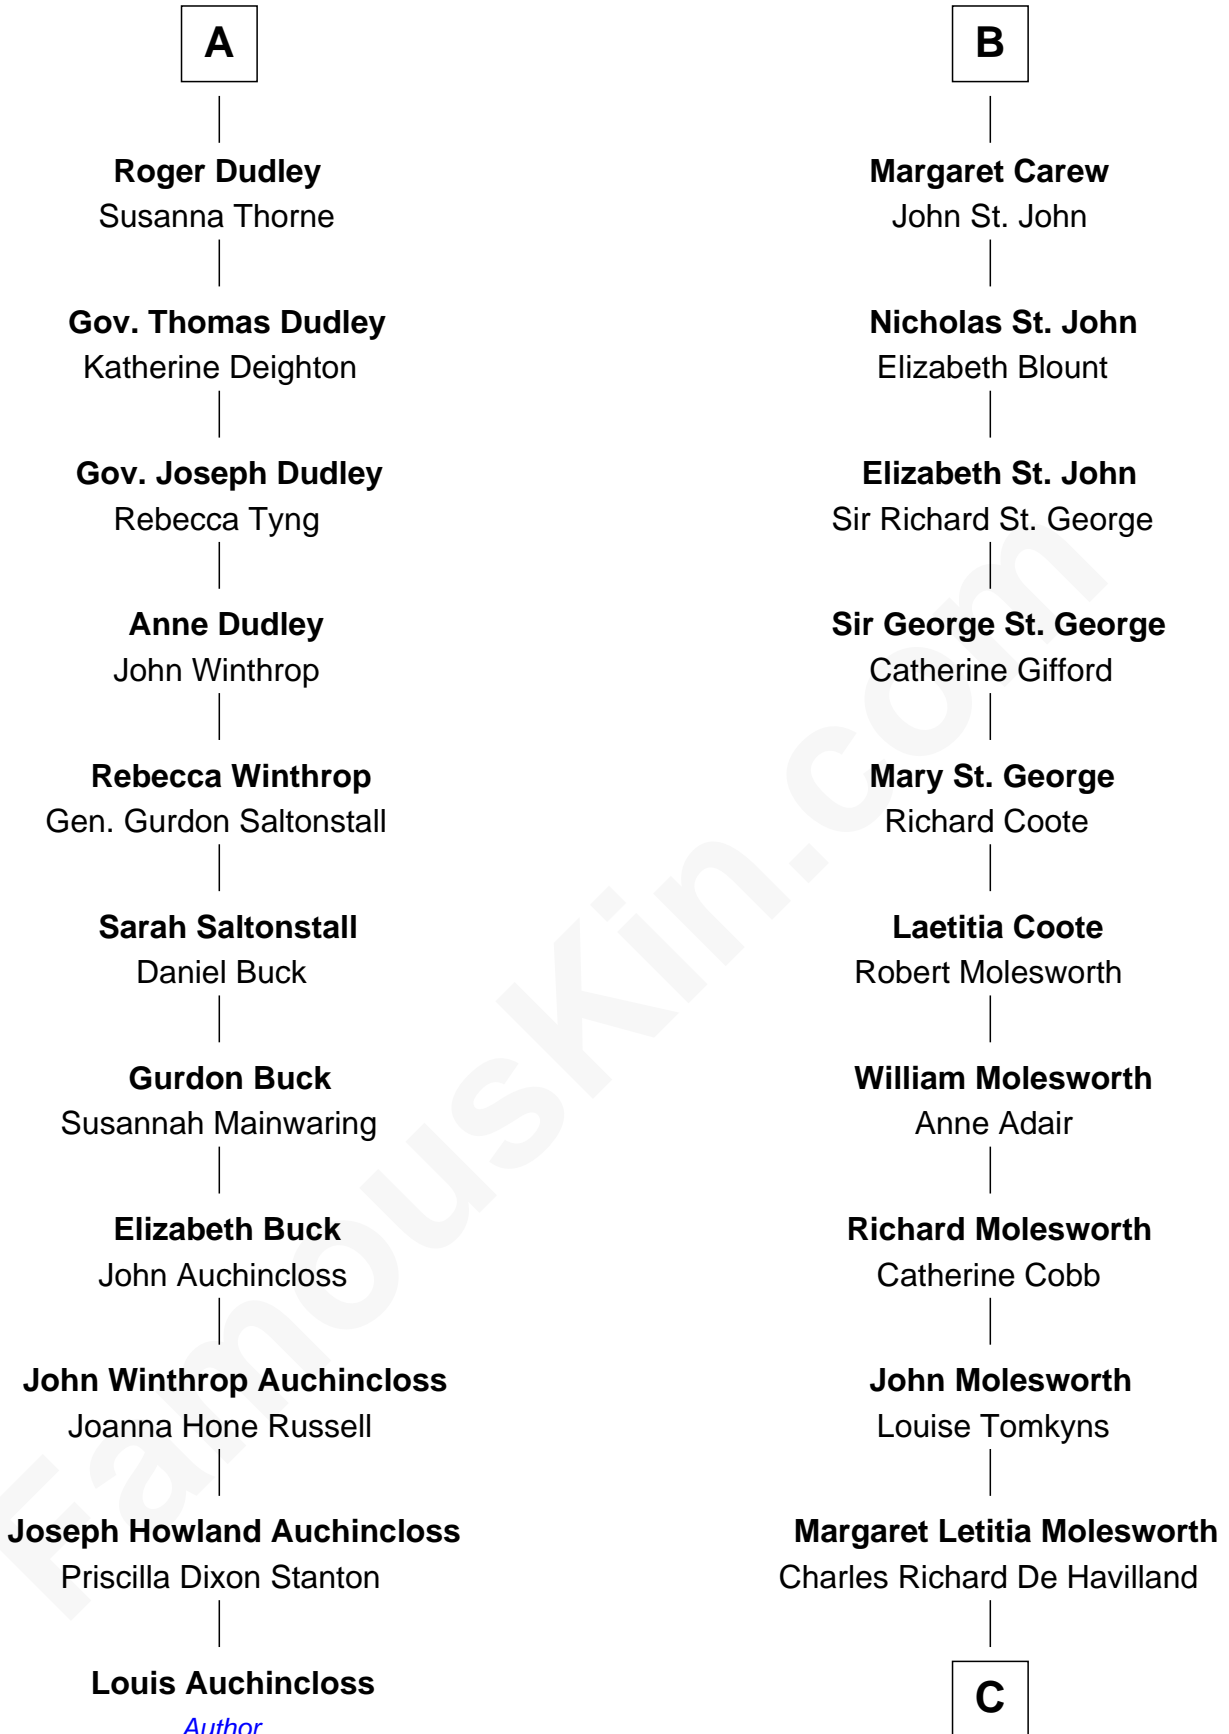

FamousKin.com

Relationship Chart of

Louis Auchincloss

Author

17th cousin 1 time removed of

Joan Fontaine

Movie Actress

C

Walter Augustus De Havilland

Lillian Augusta Ruse

Joan Fontaine

Movie Actress

FamousKin.com