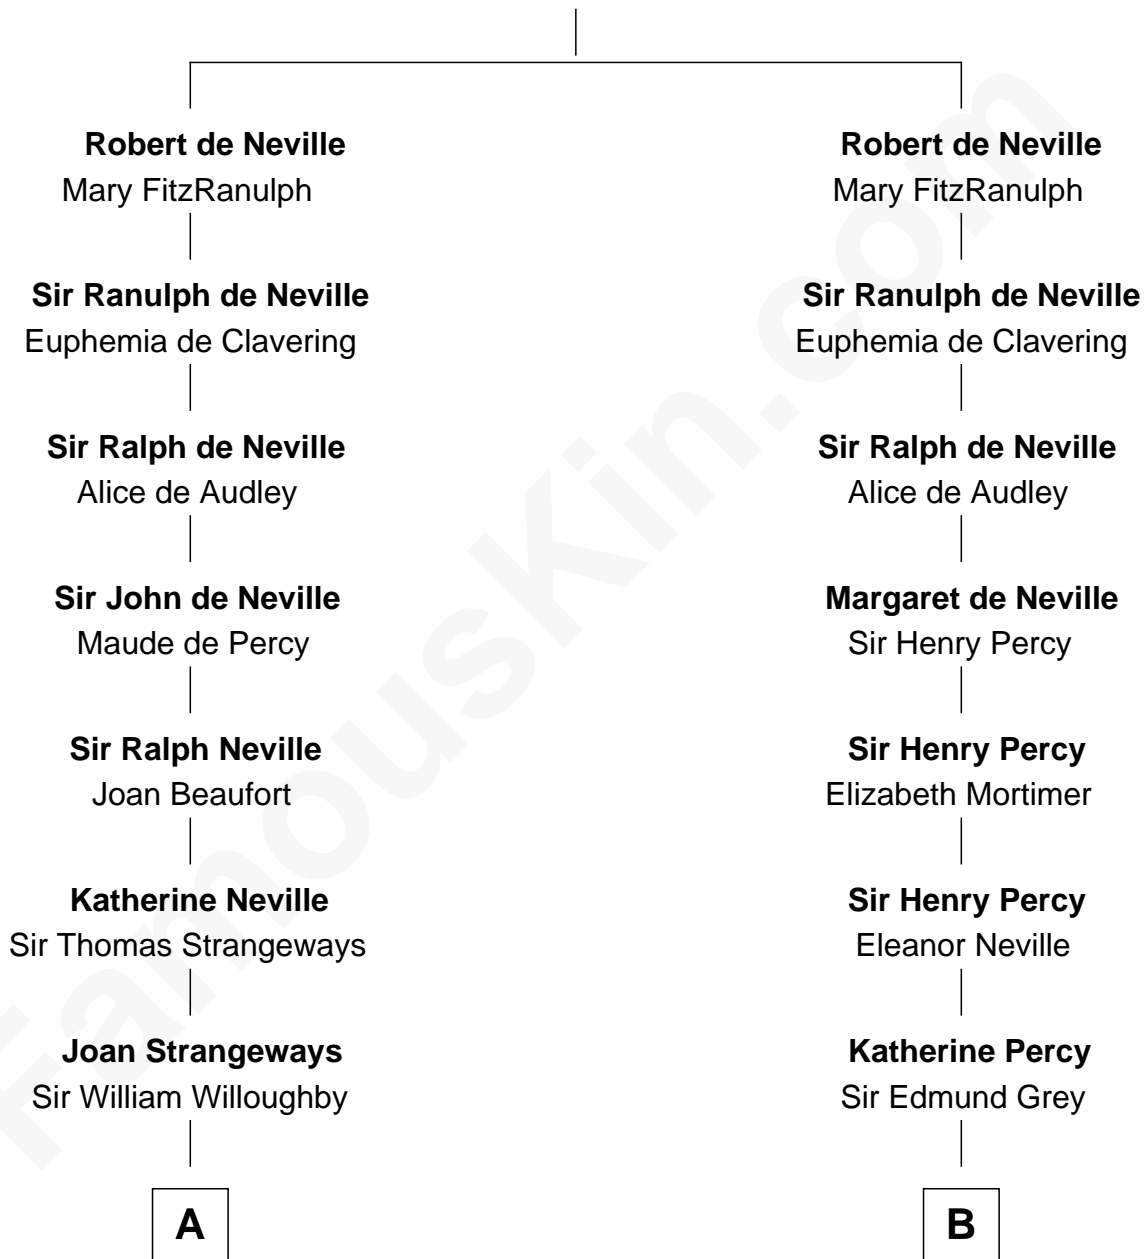

FamousKin.com
Relationship Chart of
Louis Auchincloss
Author

15th cousin 5 times removed of
George Clinton
4th U.S. Vice President

Sir Robert de Neville

C

Elizabeth Buck
John Auchincloss

John Winthrop Auchincloss
Joanna Hone Russell

Joseph Howland Auchincloss
Priscilla Dixon Stanton

Louis Auchincloss
Author

FamousKin.com