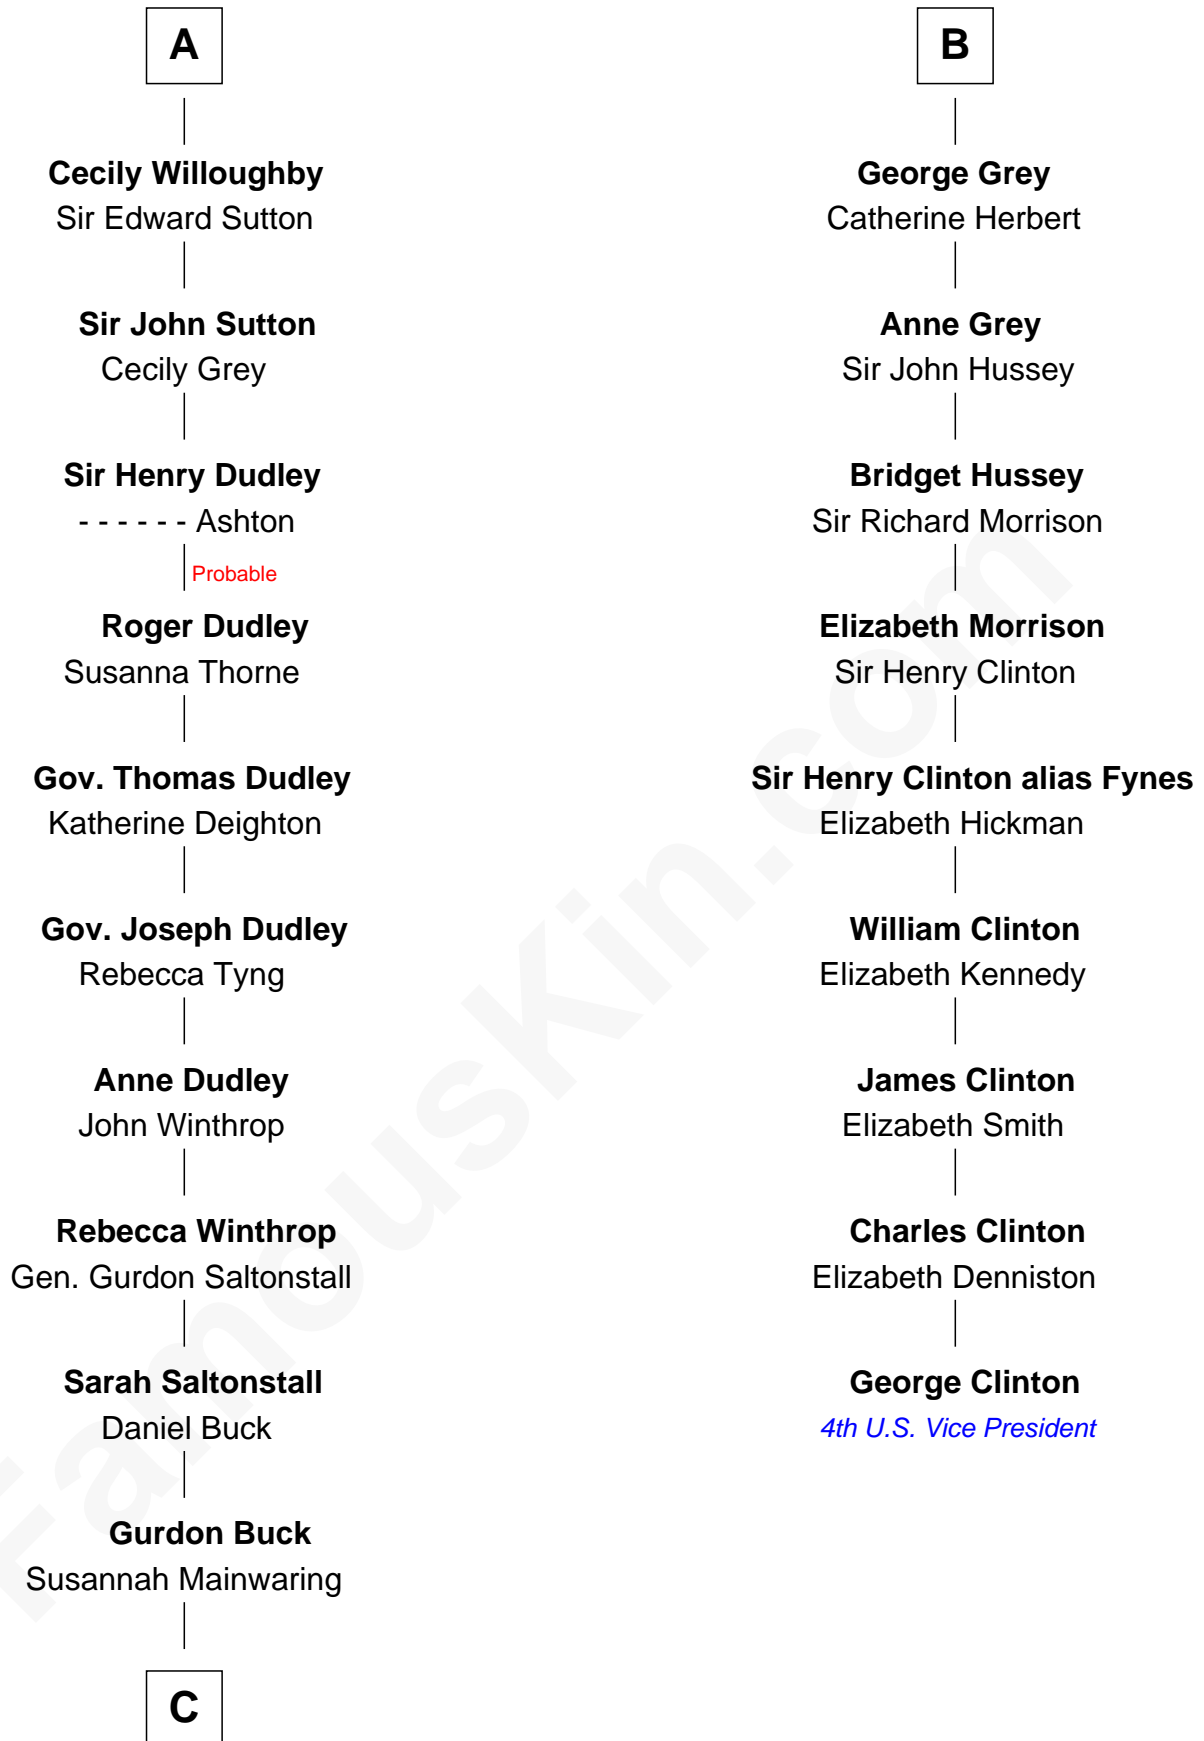

FamousKin.com
Relationship Chart of
Louis Auchincloss
Author

15th cousin 5 times removed of
George Clinton
4th U.S. Vice President

Sir Robert de Neville

C

Elizabeth Buck
John Auchincloss

John Winthrop Auchincloss
Joanna Hone Russell

Joseph Howland Auchincloss
Priscilla Dixon Stanton

Louis Auchincloss
Author

FamousKin.com