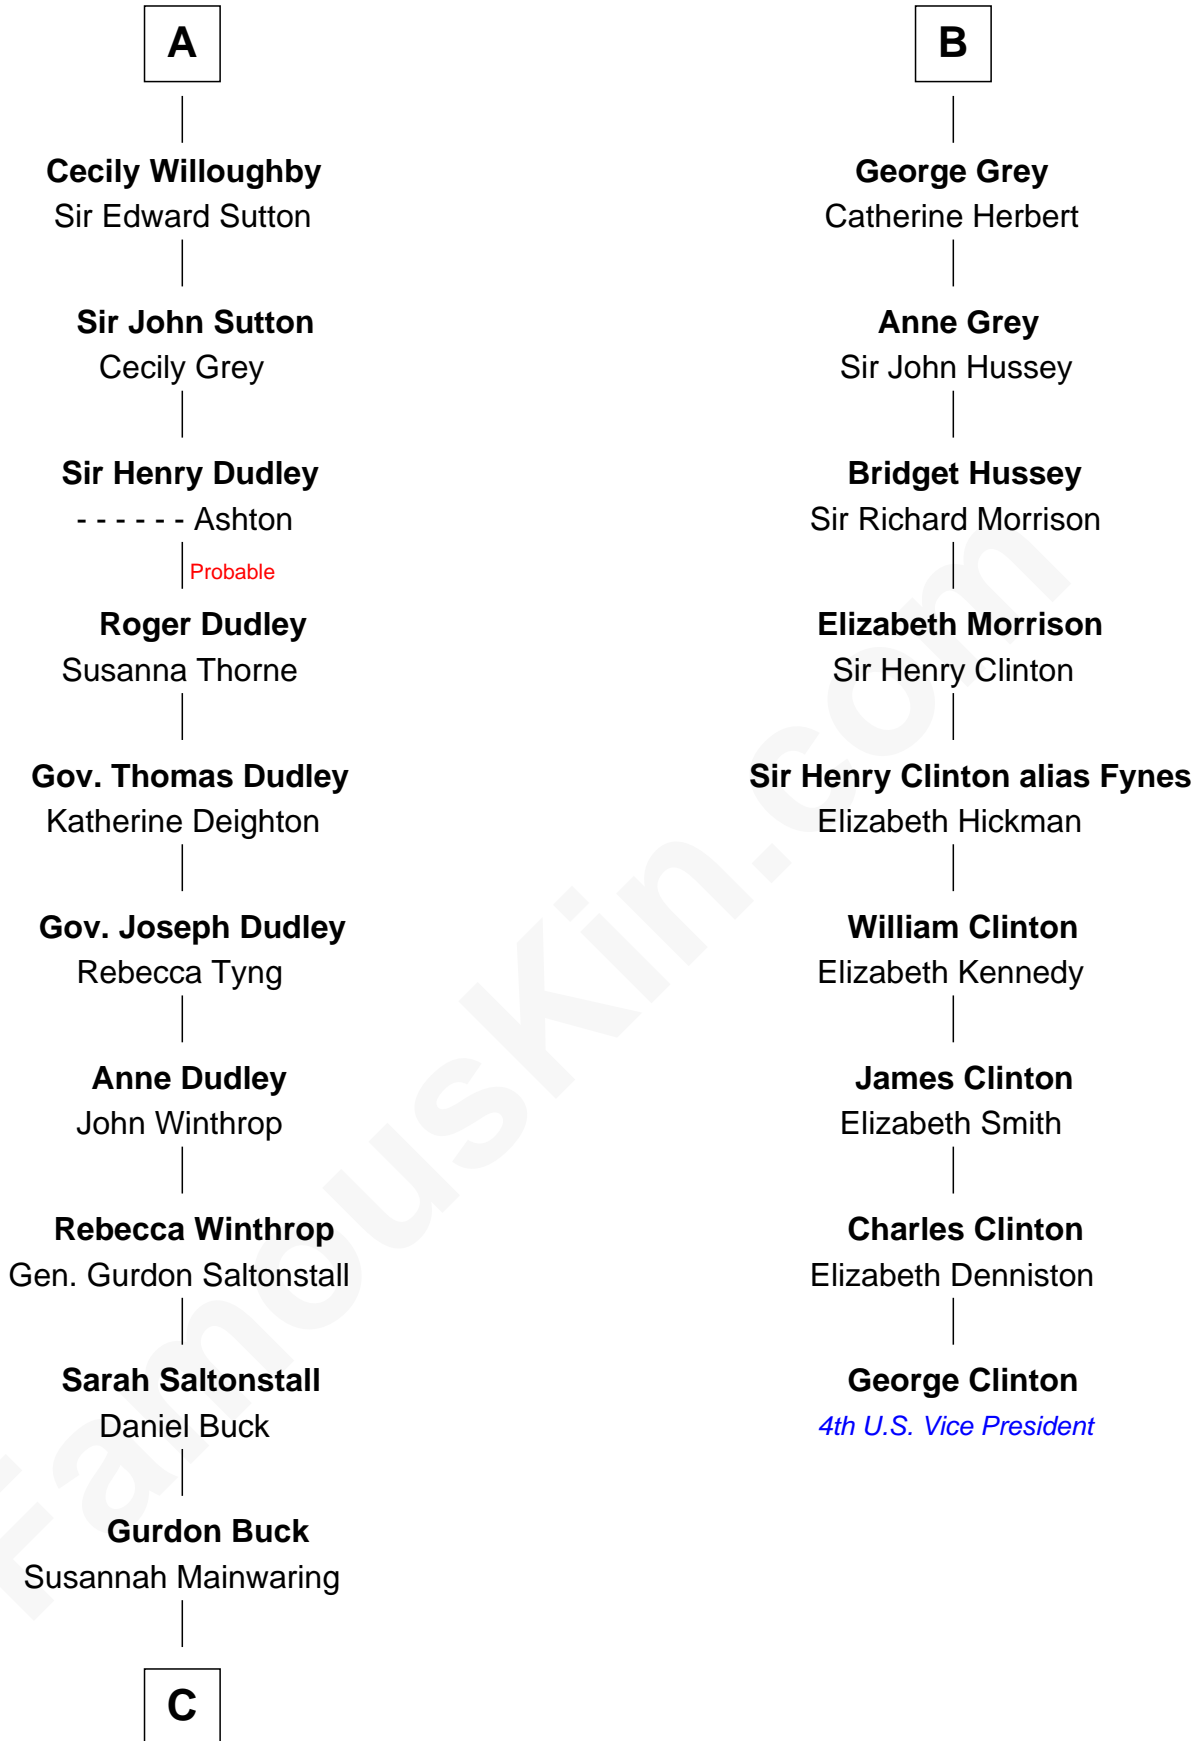

FamousKin.com
Relationship Chart of
Louis Auchincloss
Author

15th cousin 5 times removed of
George Clinton
4th U.S. Vice President

Sir William de Fiennes
 Blanche de Brienne

Margaret de Fiennes
 Sir Edmund Mortimer

Iseult de Mortimer
 Sir Hugh I de Audley

Alice de Audley
 Sir Ralph de Neville

Sir John de Neville
 Maude de Percy

Sir Ralph Neville
 Joan Beaufort

Katherine Neville
 Sir Thomas Strangeways

Joan Strangeways
 Sir William Willoughby

Katherine Percy
 Sir Edmund Grey

B

C

Elizabeth Buck
John Auchincloss

John Winthrop Auchincloss
Joanna Hone Russell

Joseph Howland Auchincloss
Priscilla Dixon Stanton

Louis Auchincloss
Author

FamousKin.com