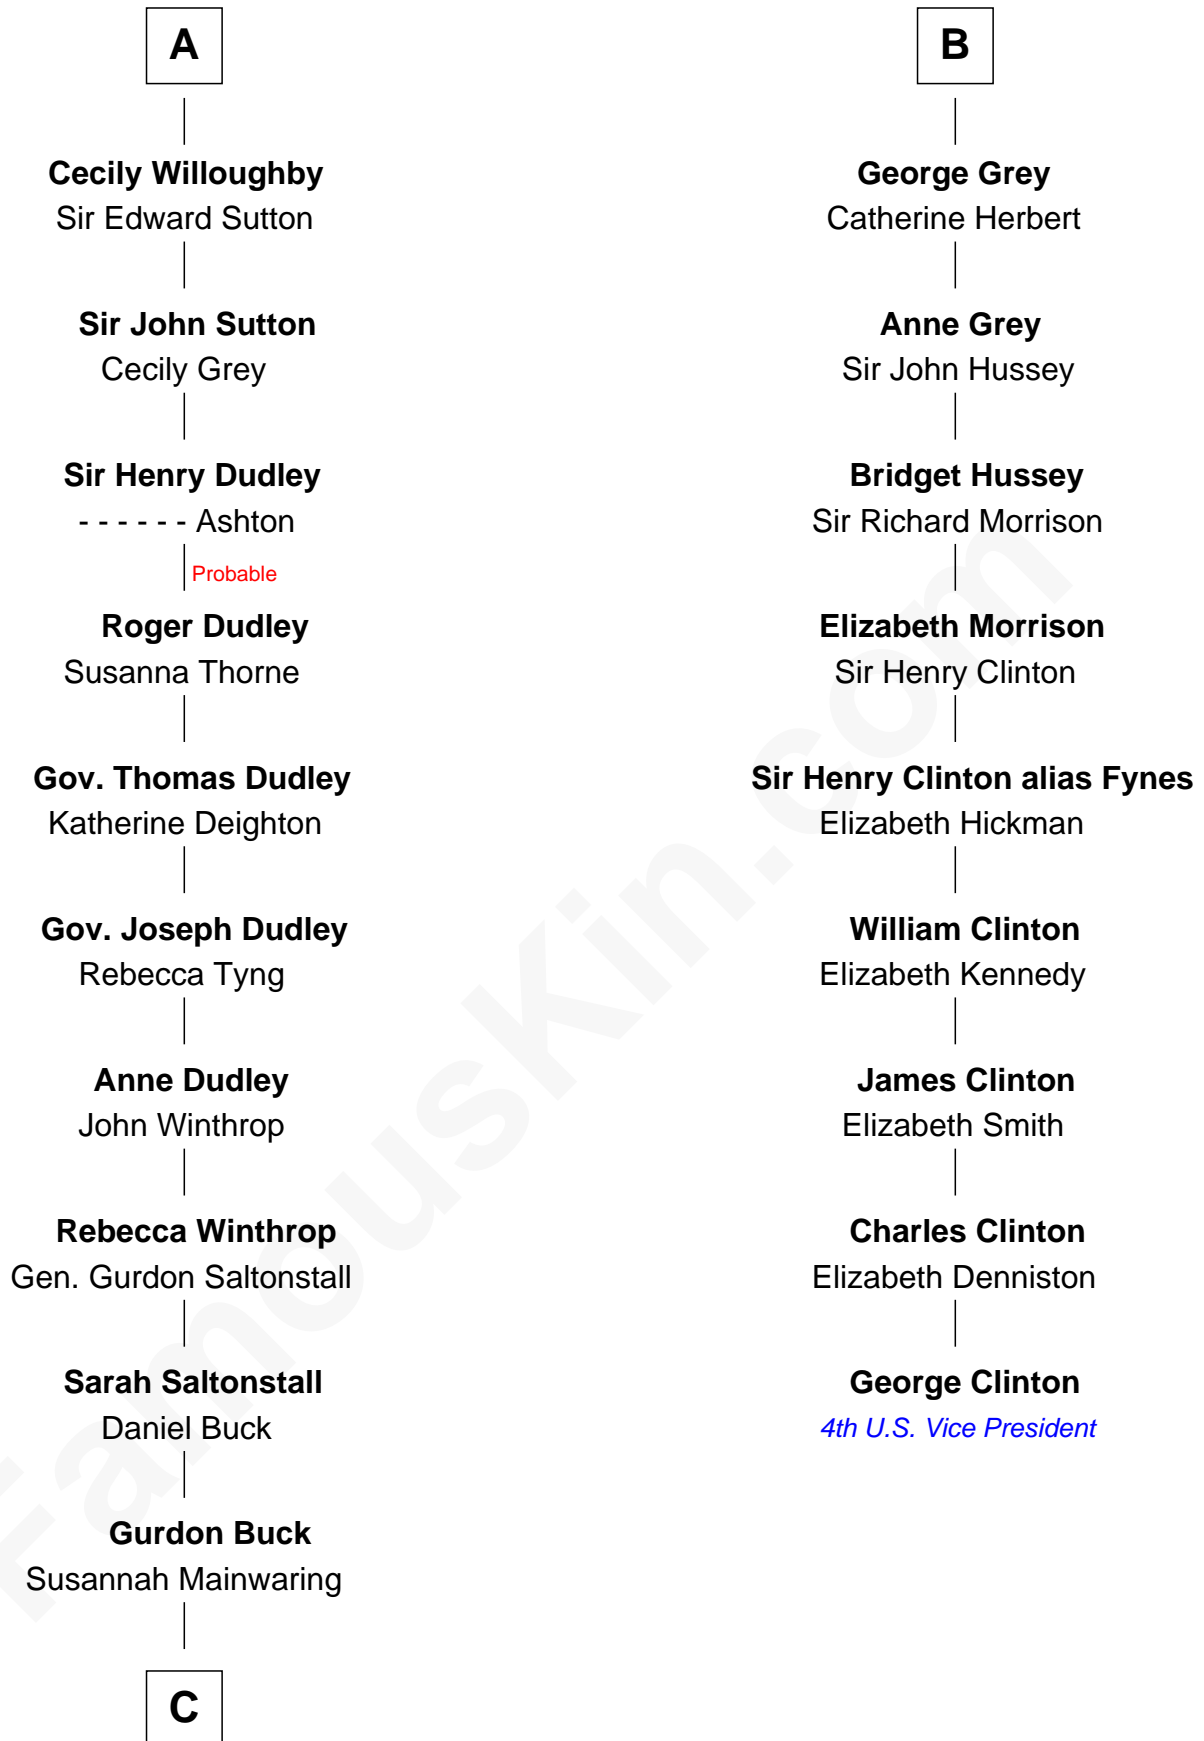

FamousKin.com
Relationship Chart of
Louis Auchincloss
Author

15th cousin 5 times removed of
George Clinton
4th U.S. Vice President

C

—
Elizabeth Buck
John Auchincloss

—
John Winthrop Auchincloss
Joanna Hone Russell

—
Joseph Howland Auchincloss
Priscilla Dixon Stanton

—
Louis Auchincloss
Author

FamousKin.com