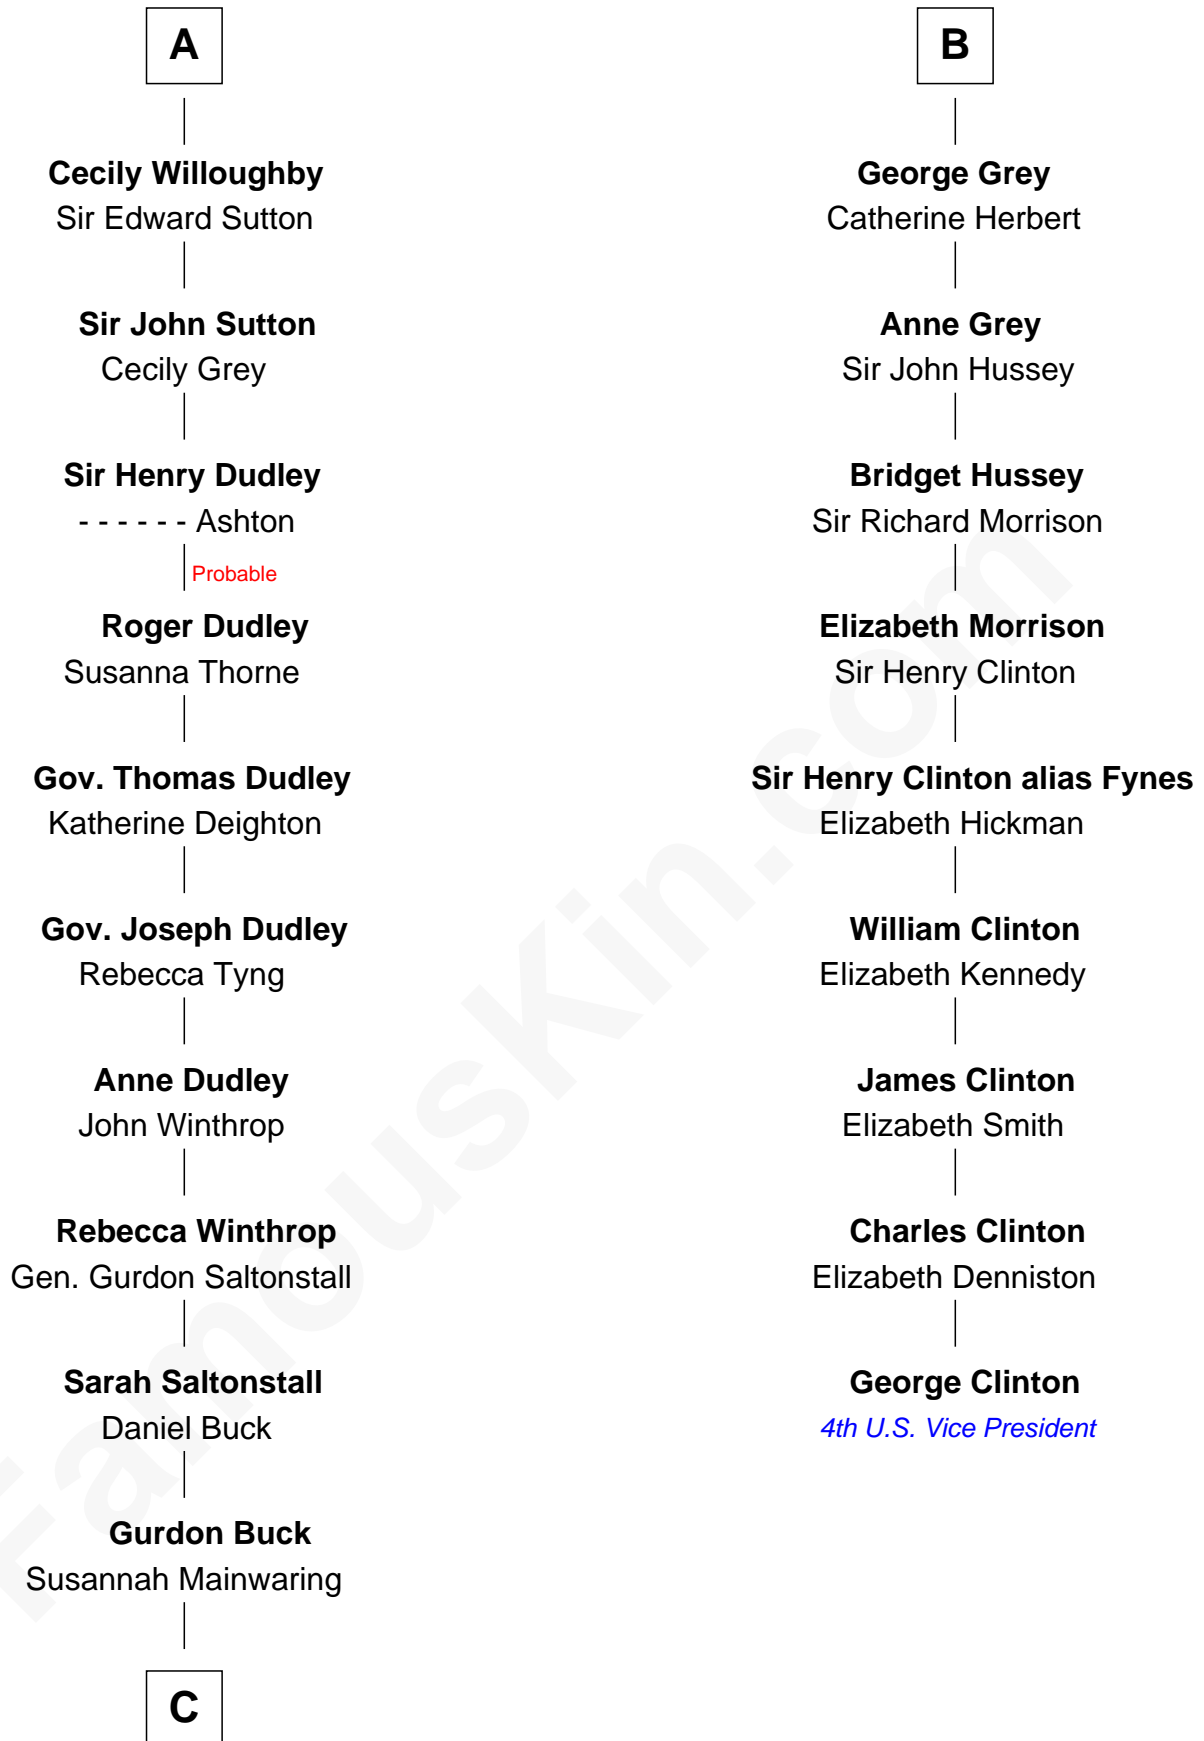

FamousKin.com
Relationship Chart of
Louis Auchincloss
Author

15th cousin 5 times removed of
George Clinton
4th U.S. Vice President

William Longespee
 Idoine de Camville

C

Elizabeth Buck
John Auchincloss

John Winthrop Auchincloss
Joanna Hone Russell

Joseph Howland Auchincloss
Priscilla Dixon Stanton

Louis Auchincloss
Author

FamousKin.com