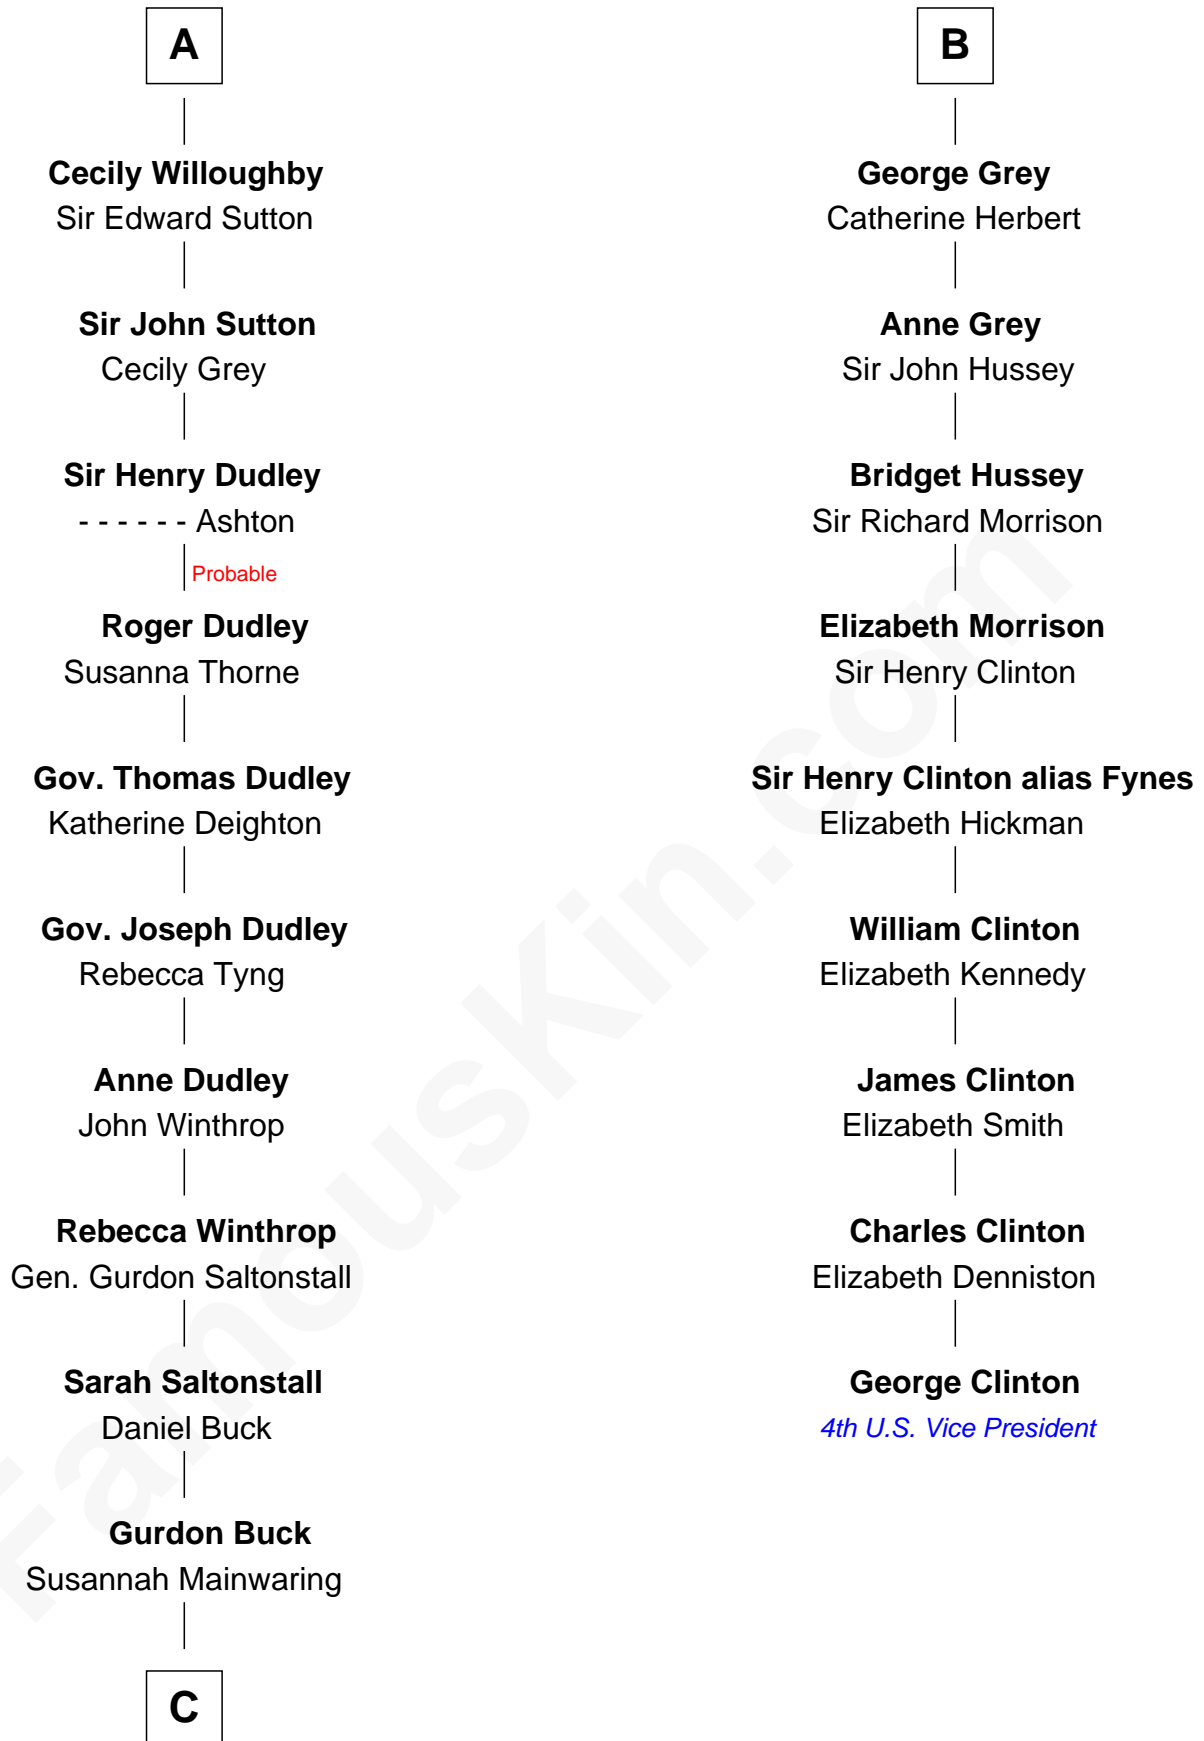

FamousKin.com
Relationship Chart of
Louis Auchincloss
Author

15th cousin 5 times removed of
George Clinton
4th U.S. Vice President

Roger FitzJohn
 Isabel - - - - -

C

Elizabeth Buck
John Auchincloss

John Winthrop Auchincloss
Joanna Hone Russell

Joseph Howland Auchincloss
Priscilla Dixon Stanton

Louis Auchincloss
Author

FamousKin.com