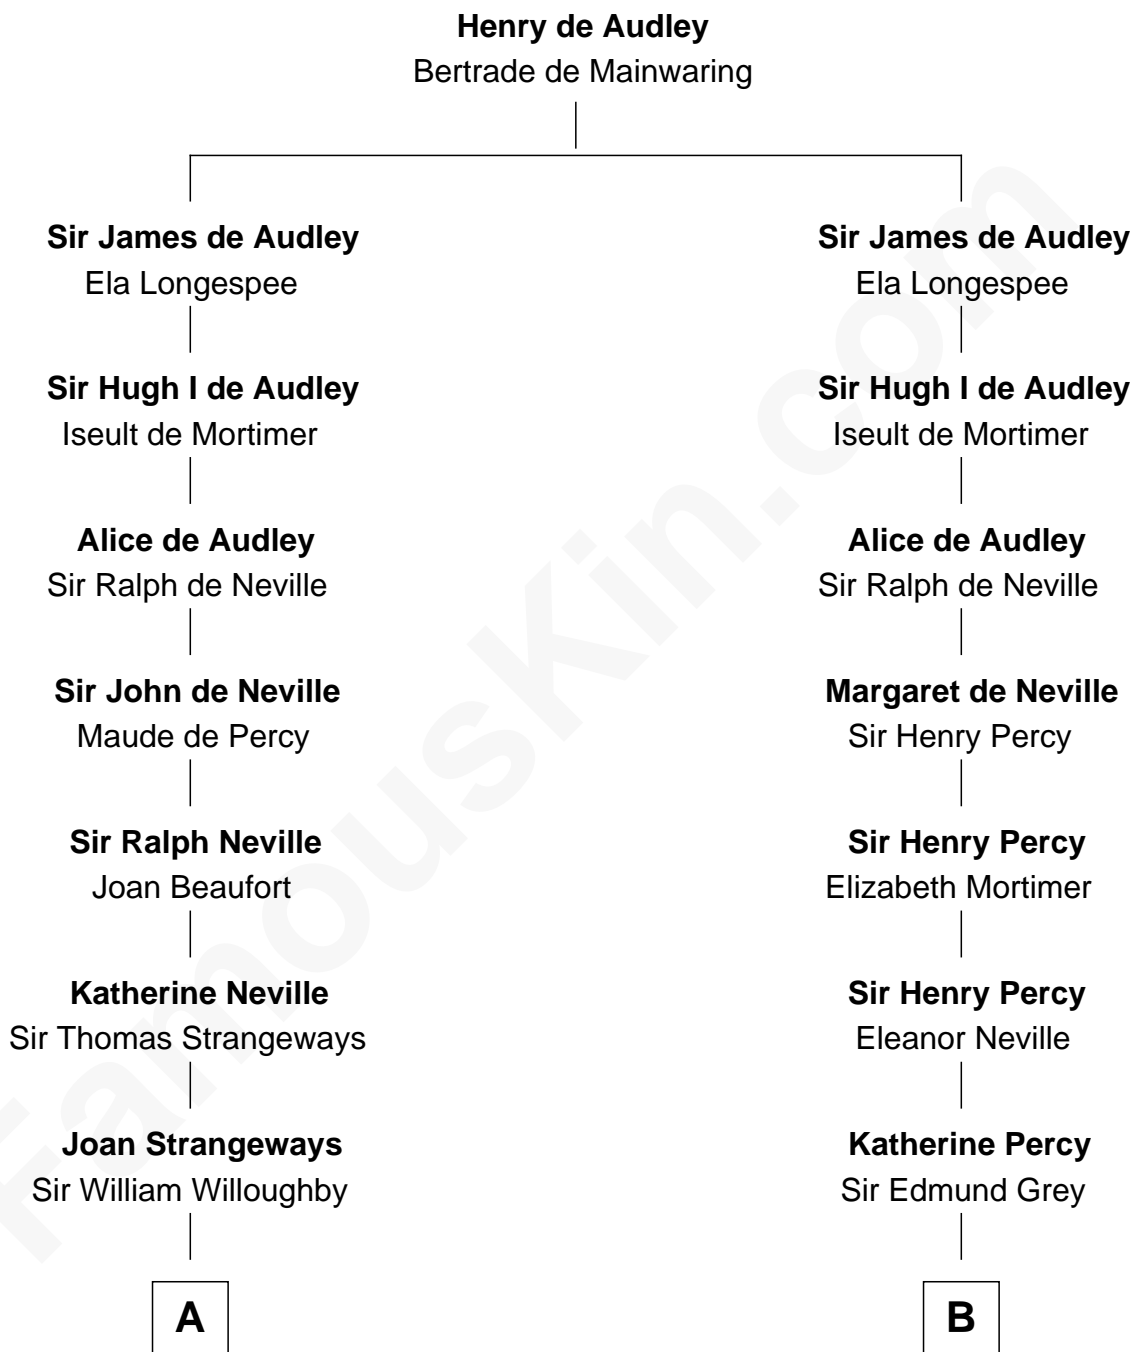

FamousKin.com
Relationship Chart of
Louis Auchincloss
Author

15th cousin 5 times removed of
George Clinton
4th U.S. Vice President

C

Elizabeth Buck
John Auchincloss

John Winthrop Auchincloss
Joanna Hone Russell

Joseph Howland Auchincloss
Priscilla Dixon Stanton

Louis Auchincloss
Author

FamousKin.com