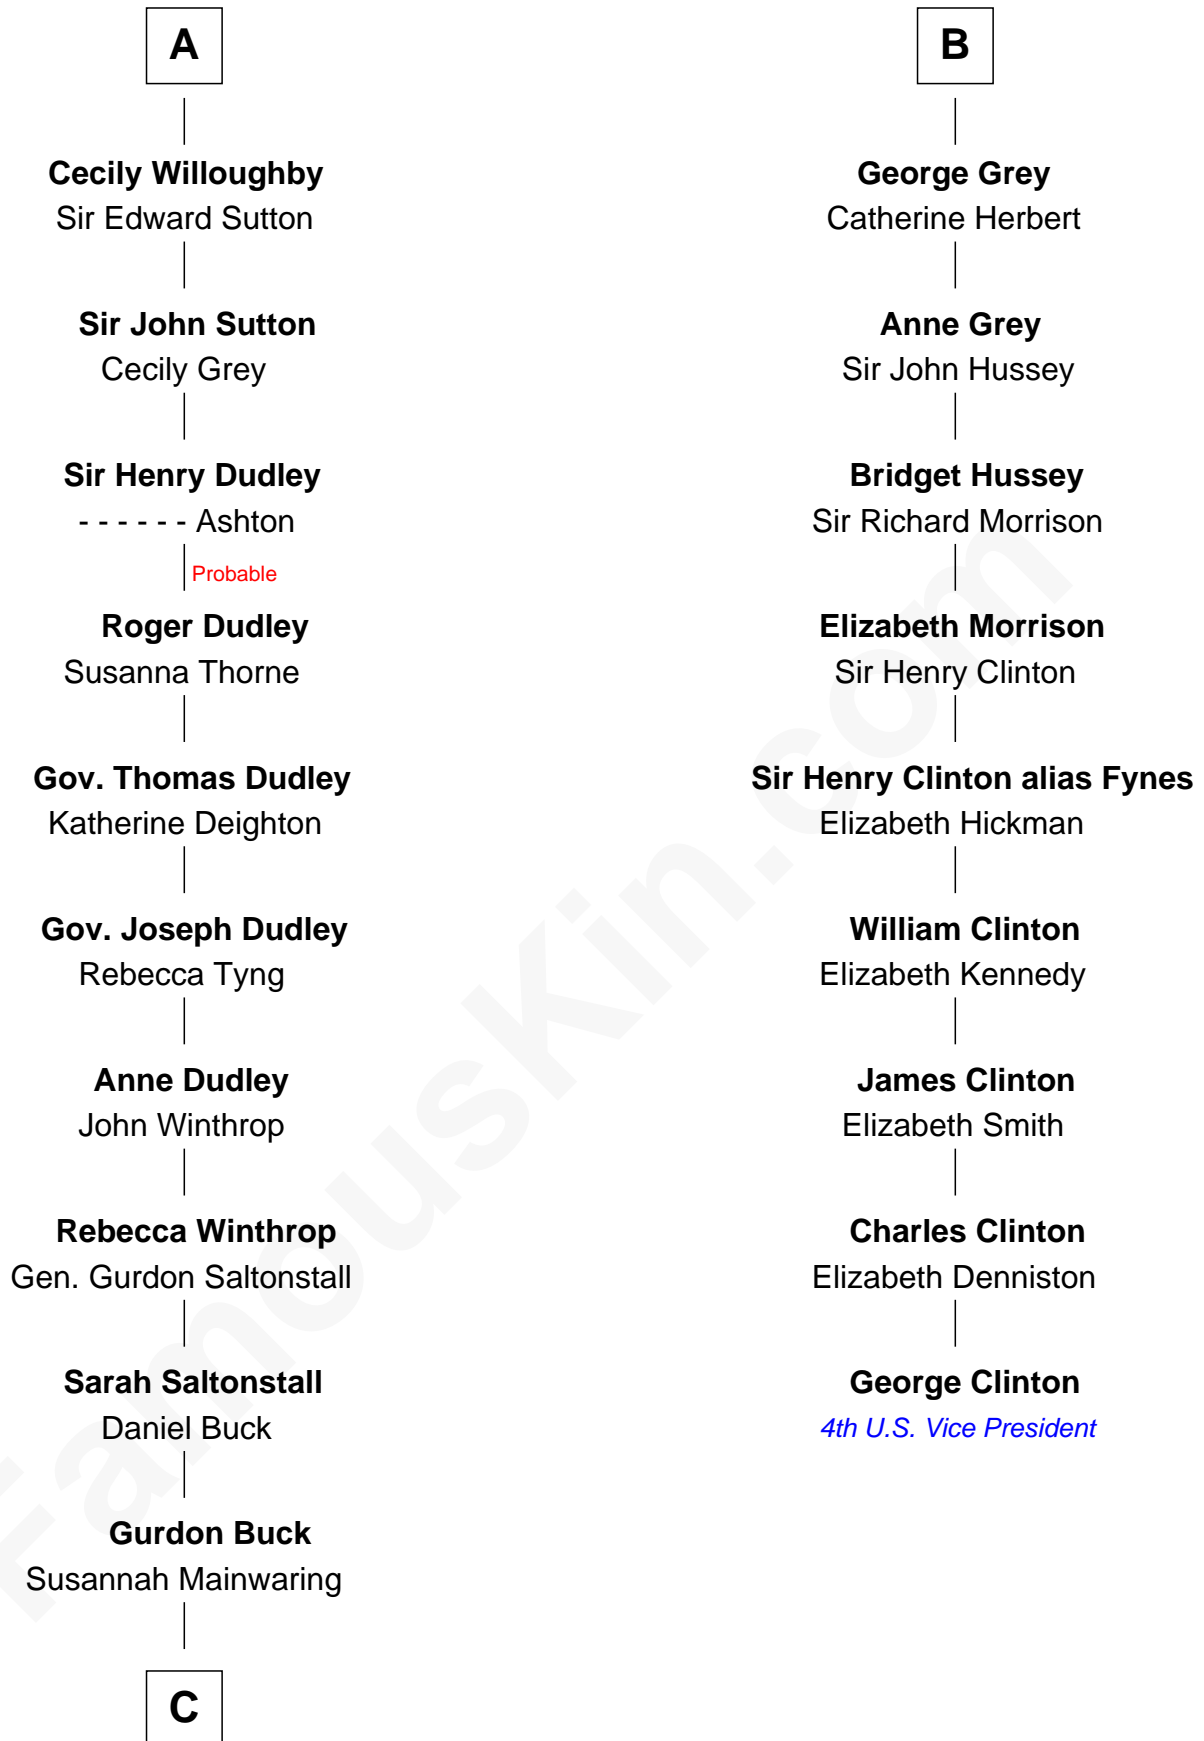

FamousKin.com
Relationship Chart of
Louis Auchincloss
Author

15th cousin 5 times removed of
George Clinton
4th U.S. Vice President

C

Elizabeth Buck
John Auchincloss

John Winthrop Auchincloss
Joanna Hone Russell

Joseph Howland Auchincloss
Priscilla Dixon Stanton

Louis Auchincloss
Author

FamousKin.com