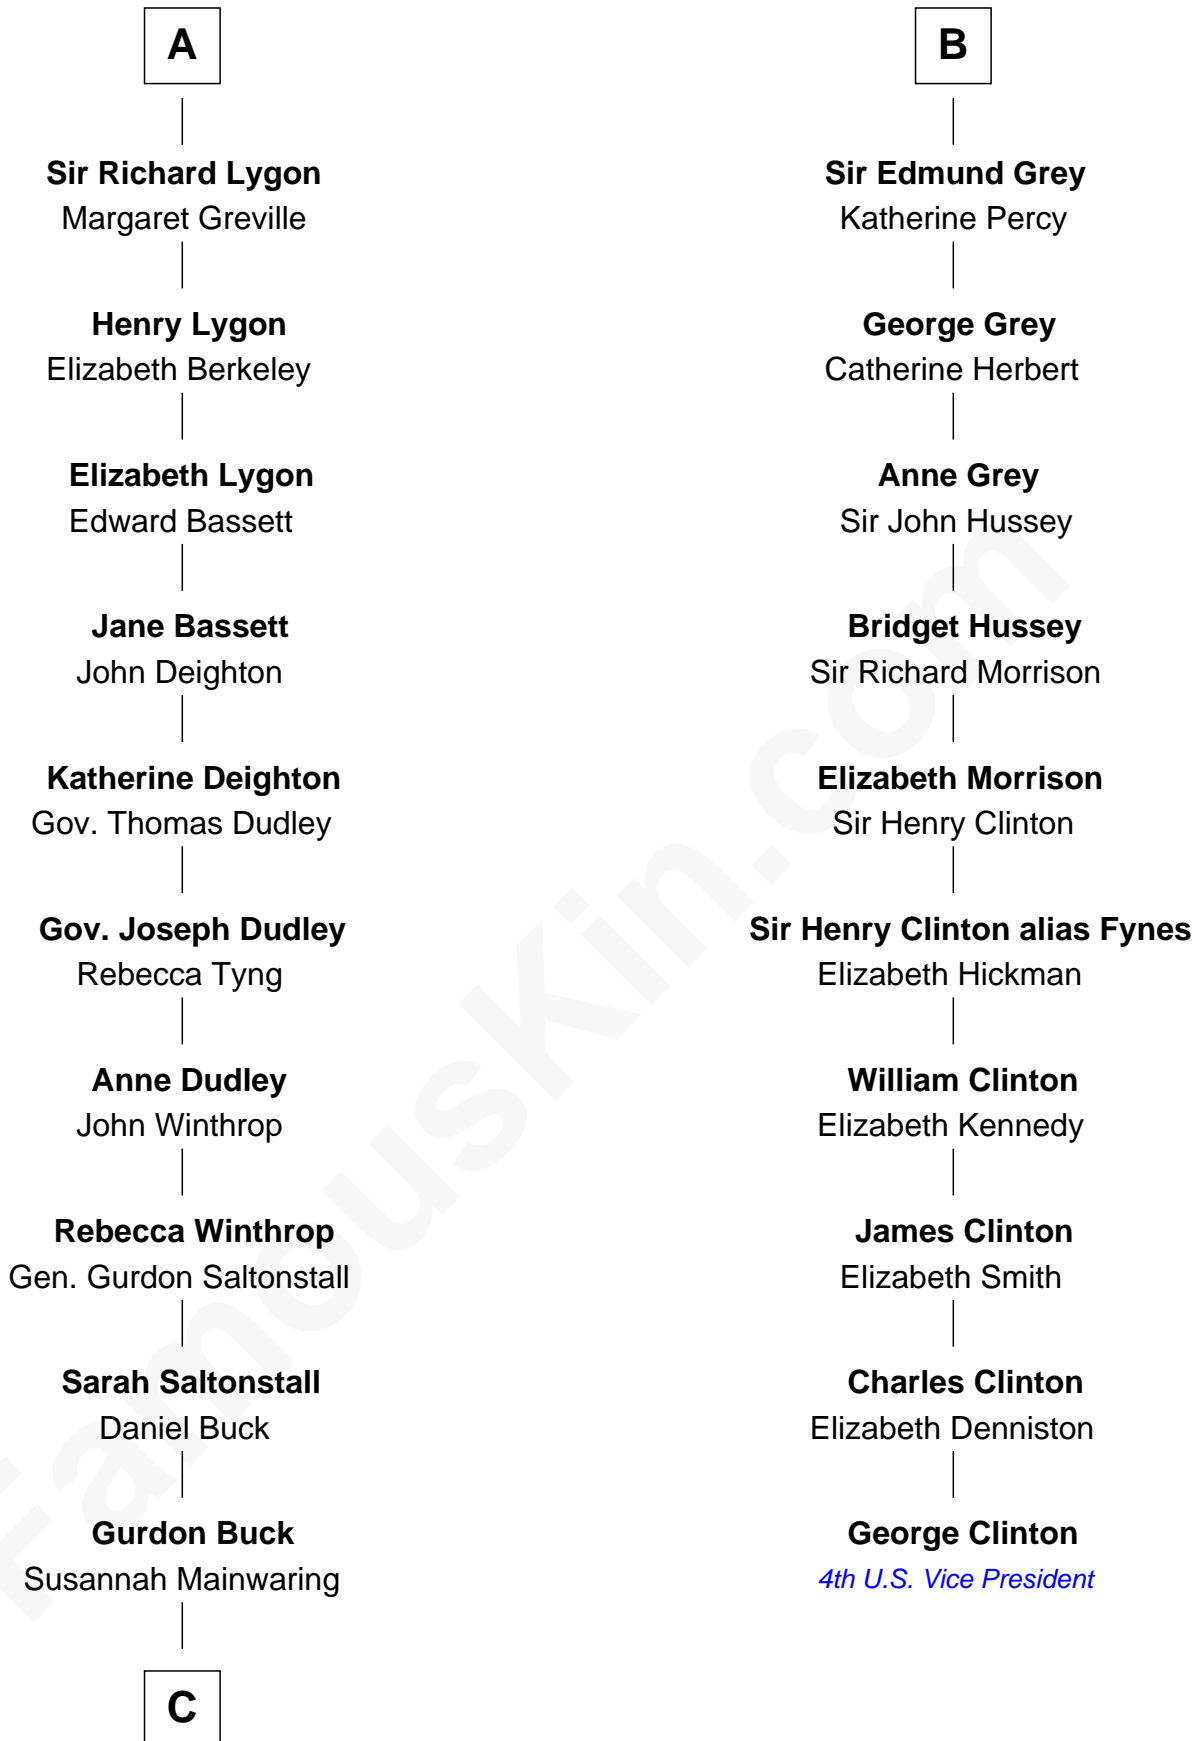

FamousKin.com
Relationship Chart of
Louis Auchincloss
Author

16th cousin 4 times removed of
George Clinton
4th U.S. Vice President

C

Elizabeth Buck
John Auchincloss

John Winthrop Auchincloss
Joanna Hone Russell

Joseph Howland Auchincloss
Priscilla Dixon Stanton

Louis Auchincloss
Author

FamousKin.com