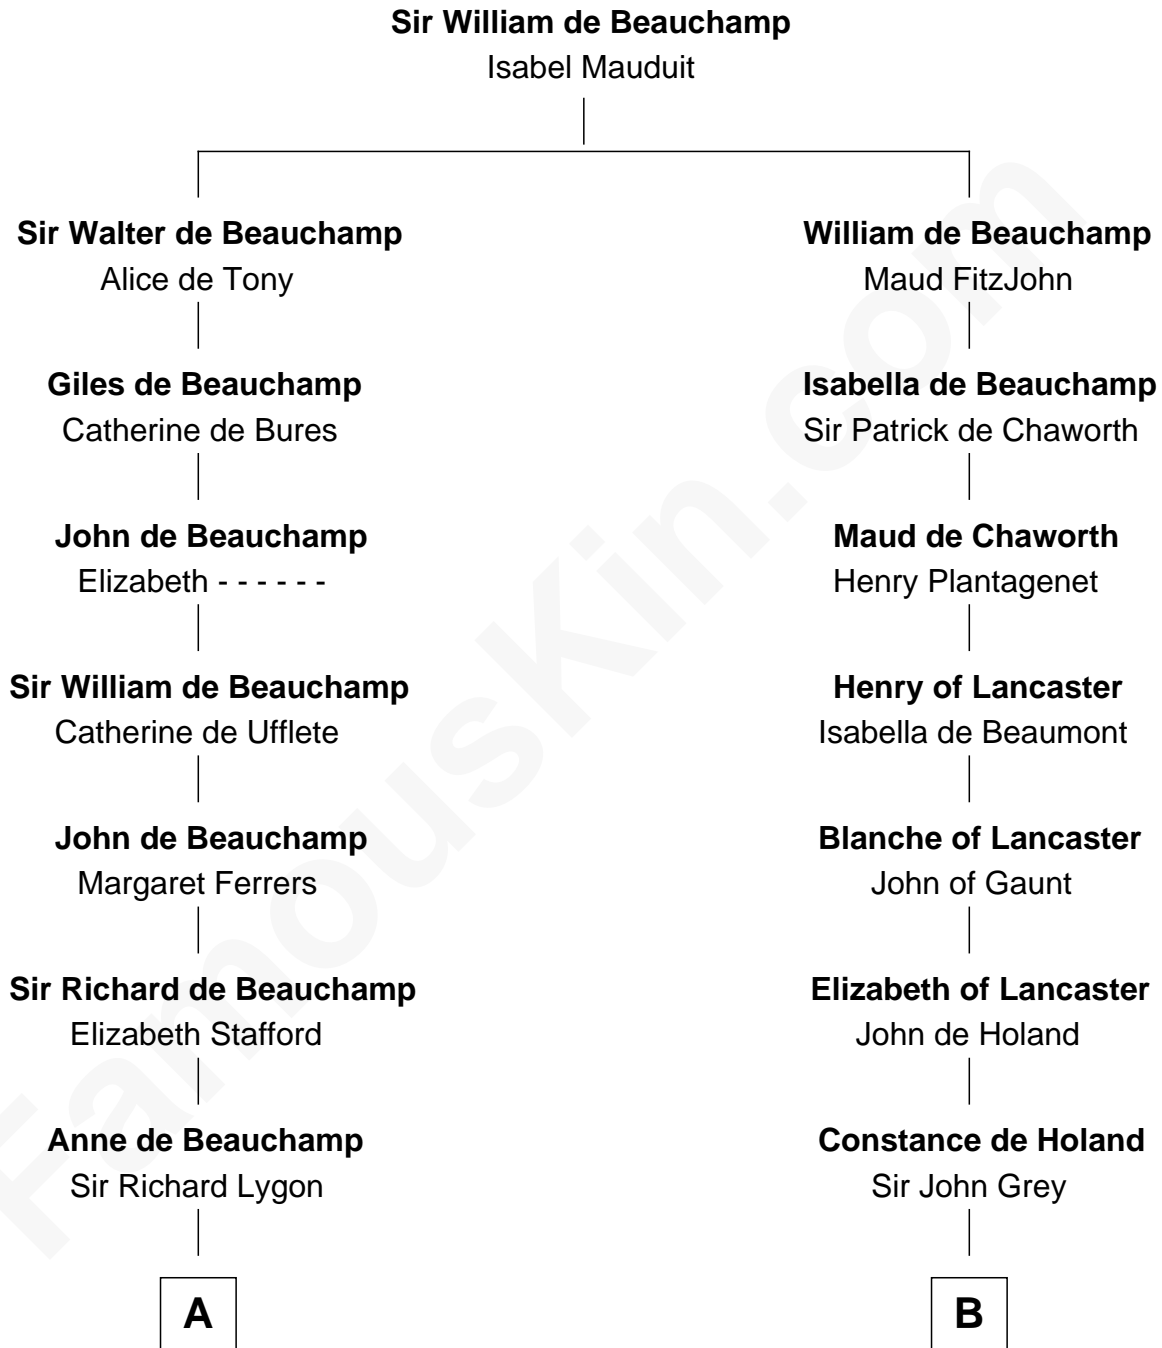

FamousKin.com
Relationship Chart of
Louis Auchincloss
Author

16th cousin 4 times removed of
George Clinton
4th U.S. Vice President

C

Elizabeth Buck
John Auchincloss

John Winthrop Auchincloss
Joanna Hone Russell

Joseph Howland Auchincloss
Priscilla Dixon Stanton

Louis Auchincloss
Author

FamousKin.com