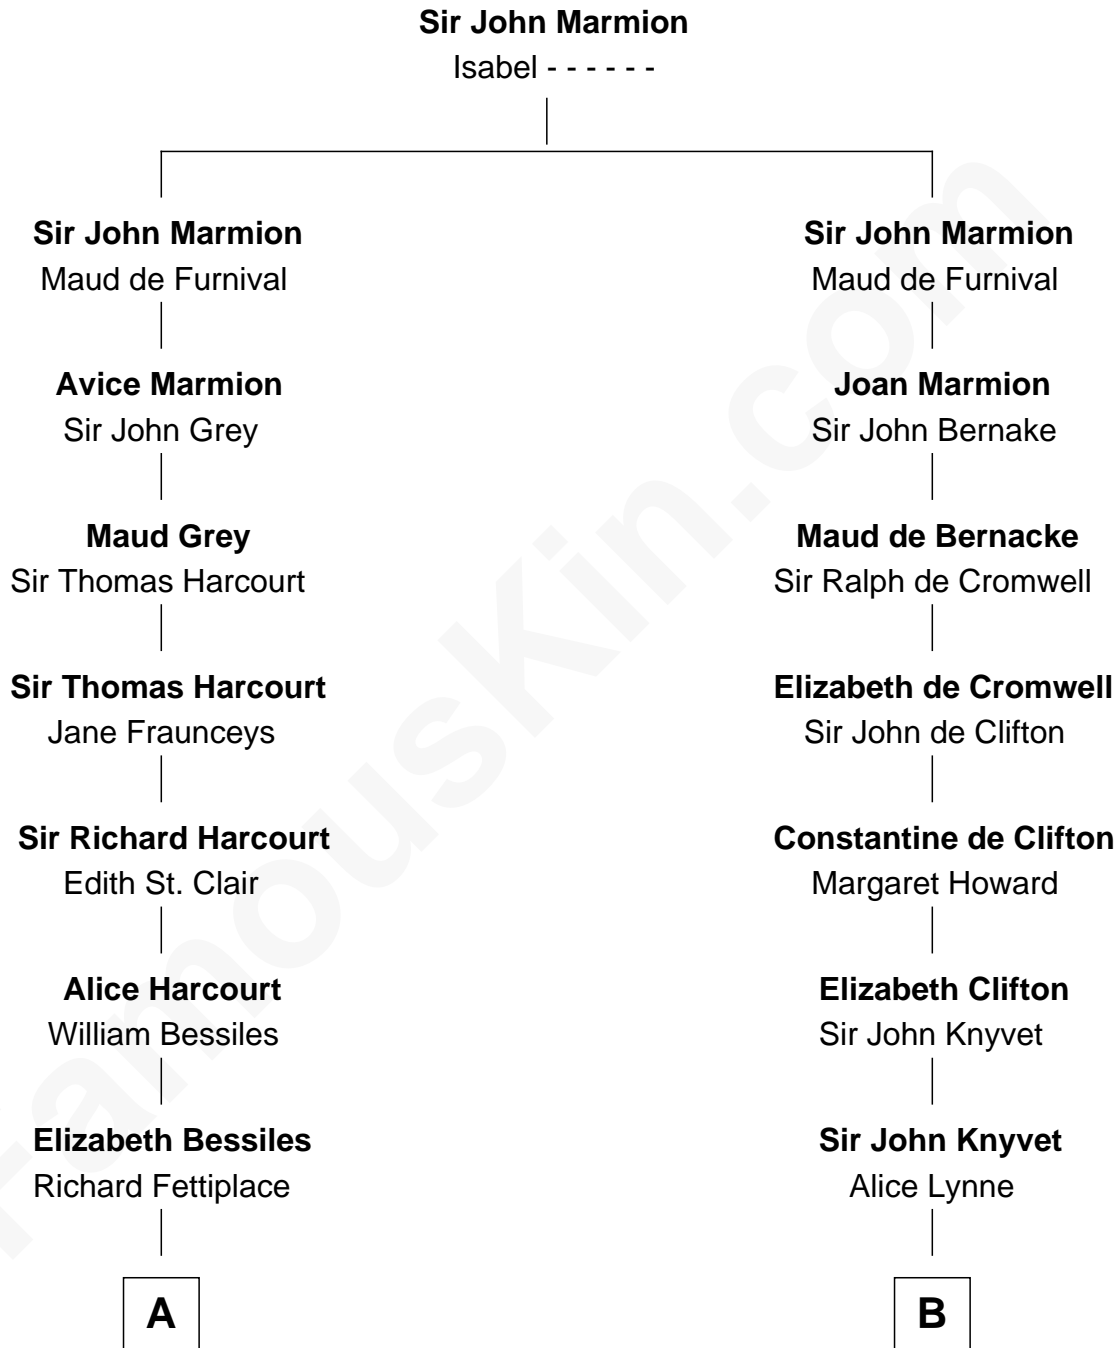

FamousKin.com

Relationship Chart of

Louis Auchincloss

Author

19th cousin 1 time removed of

Lt. Gen. James Brudenell

Leader of the "Charge of the Light Brigade"

C

John Winthrop Auchincloss

Joanna Hone Russell

Joseph Howland Auchincloss

Priscilla Dixon Stanton

Louis Auchincloss

Author

D

Sir William Bowyer