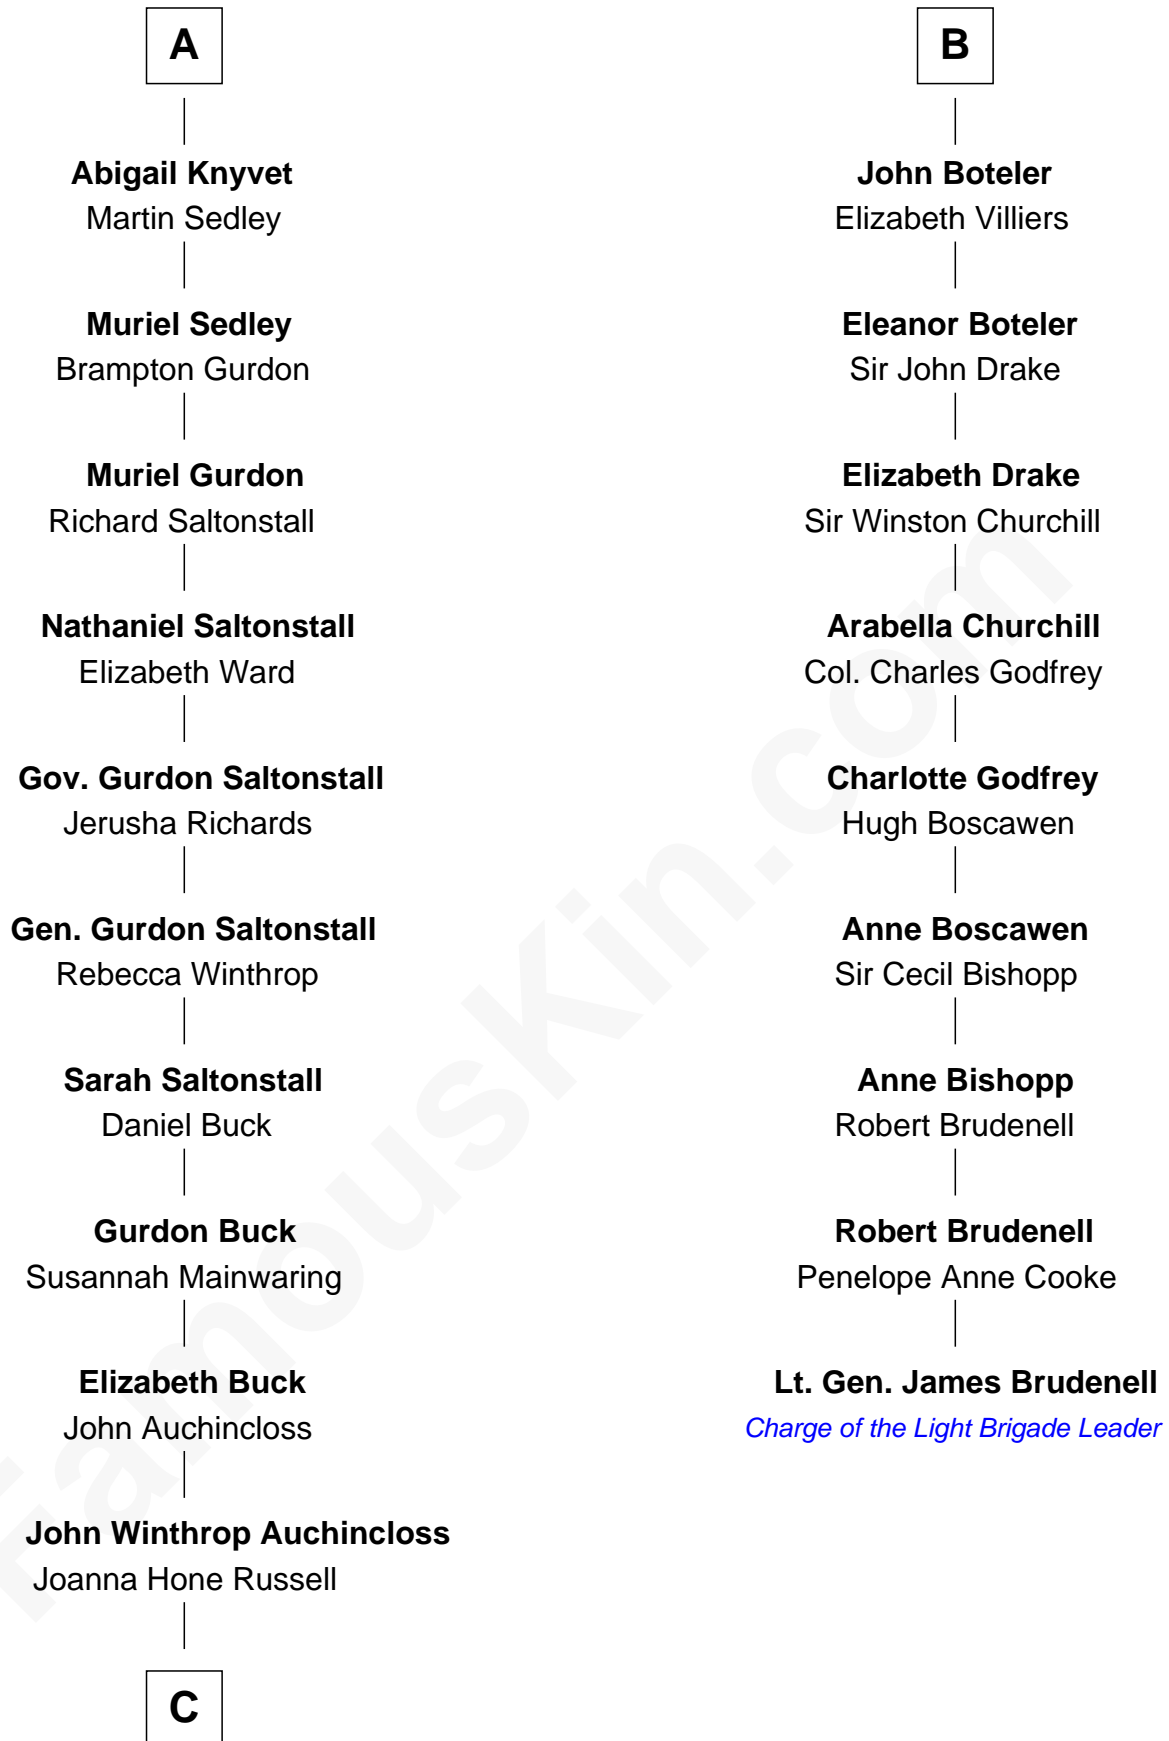

## Relationship Chart of

### Louis Auchincloss

Author

15th cousin 3 times removed of

### Lt. Gen. James Brudenell

Leader of the "Charge of the Light Brigade"

**C**

—  
**Joseph Howland Auchincloss**

Priscilla Dixon Stanton

—  
**Louis Auchincloss**

*Author*

FamousKin.com