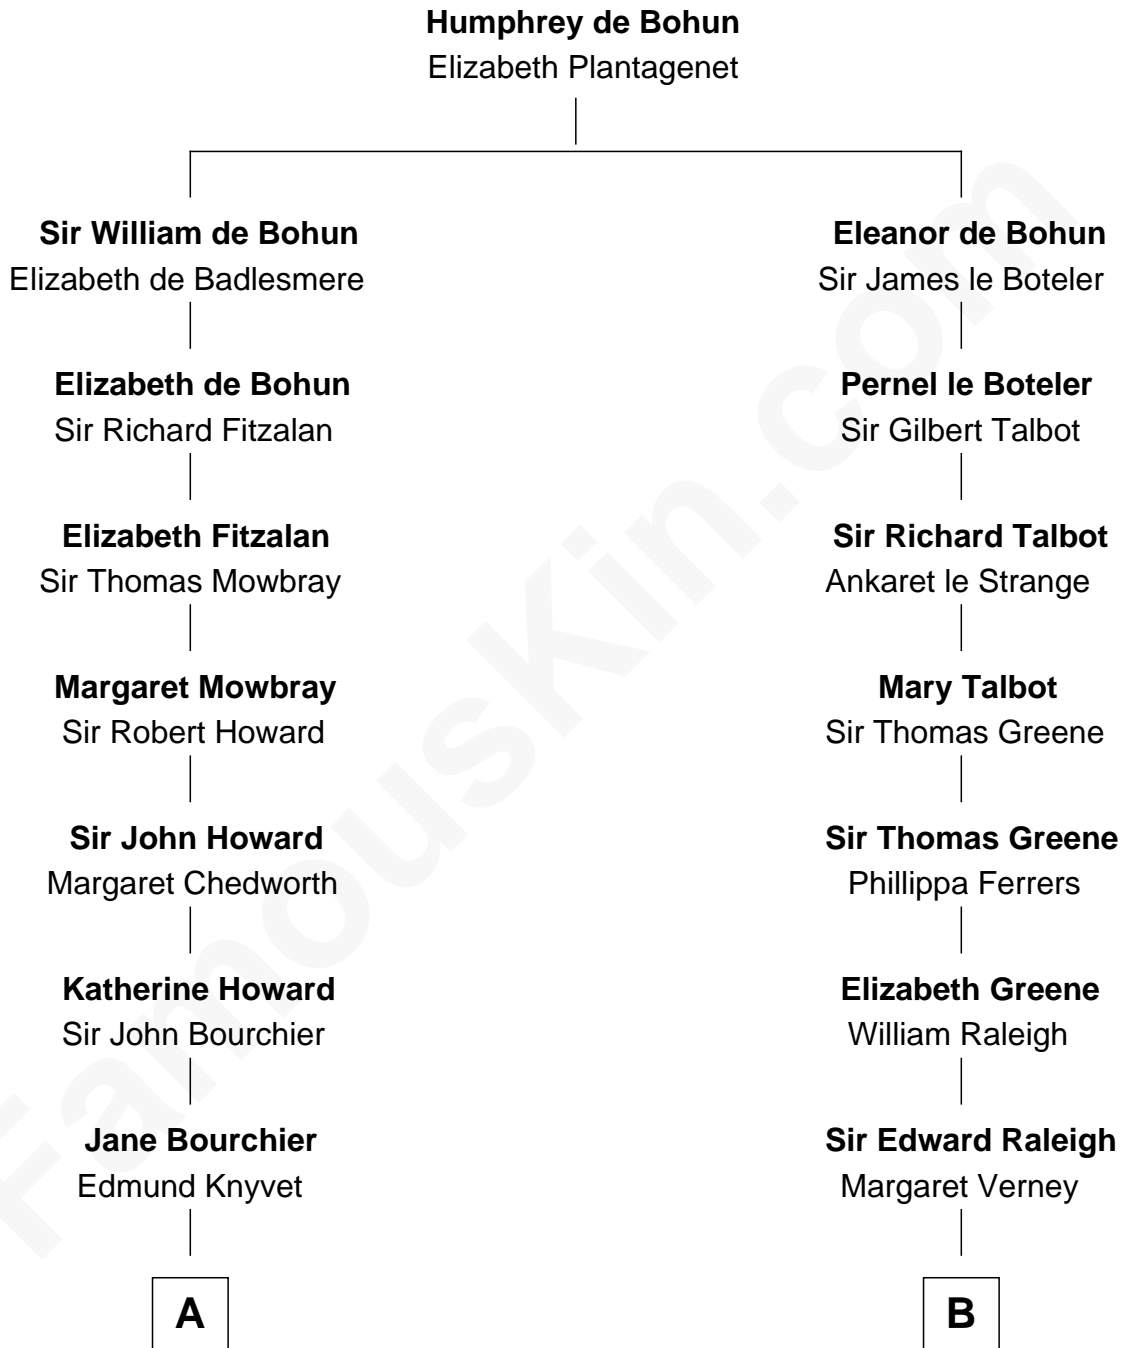

FamousKin.com
Relationship Chart of
Louis Auchincloss
Author

13th cousin 6 times removed of

Jonathan Swift
Author of Gulliver's Travels

C

—
John Winthrop Auchincloss

Joanna Hone Russell

—
Joseph Howland Auchincloss

Priscilla Dixon Stanton

—
Louis Auchincloss

Author

FamousKin.com