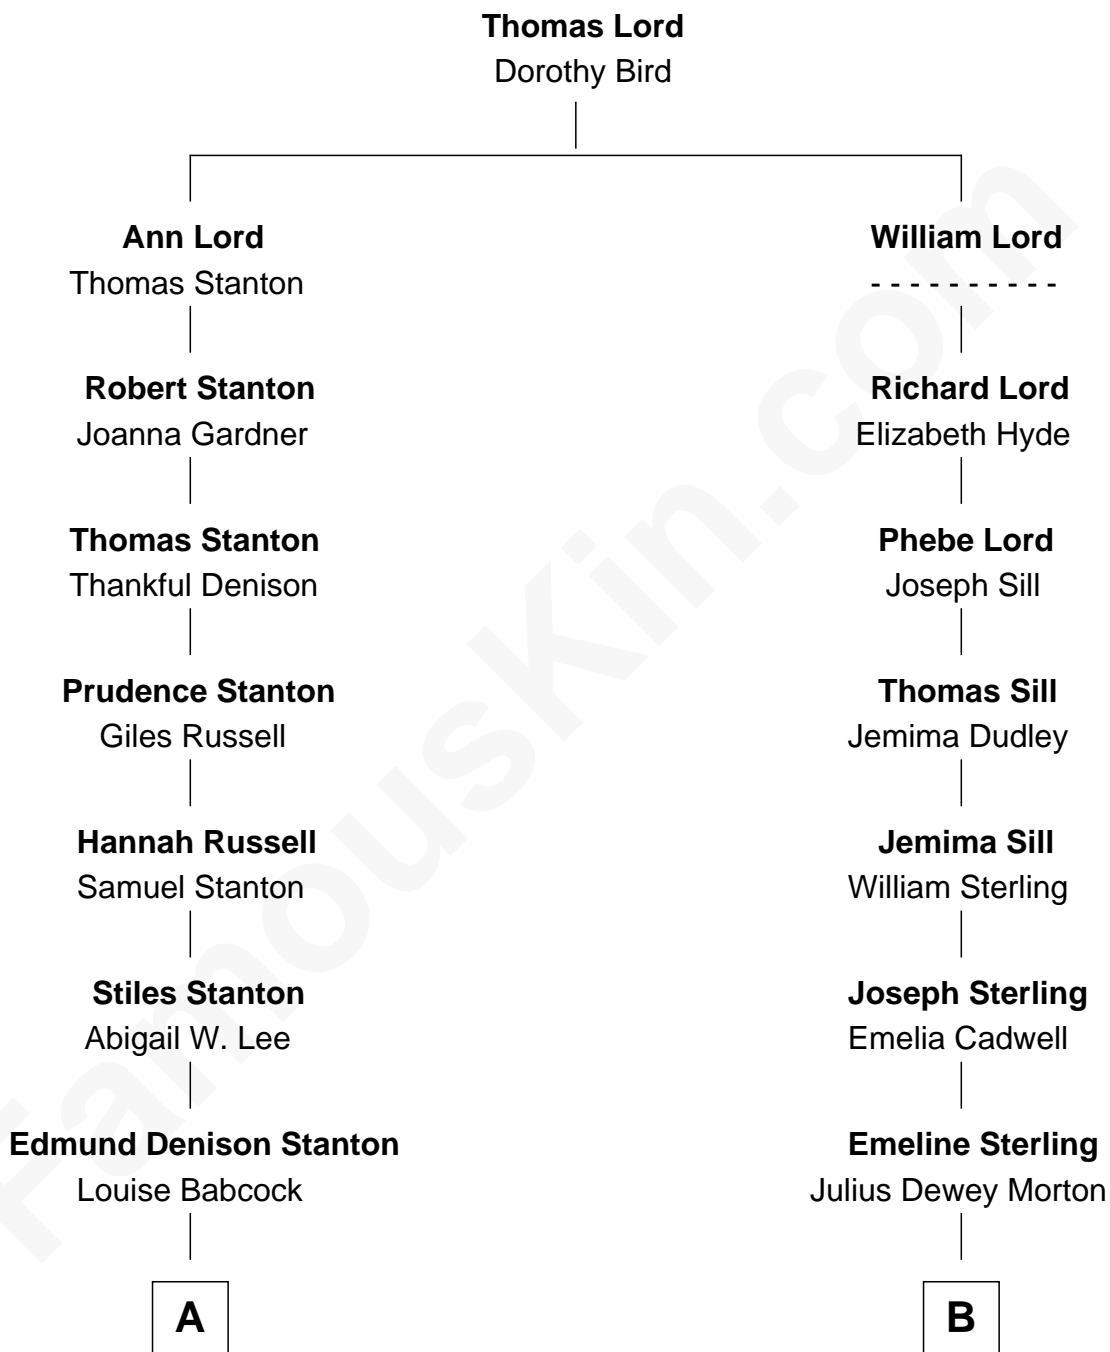

FamousKin.com

Relationship Chart of

Louis Auchincloss

Author

8th cousin 1 time removed of

Joy Morton

Founder of Morton Salt Company

FamousKin.com