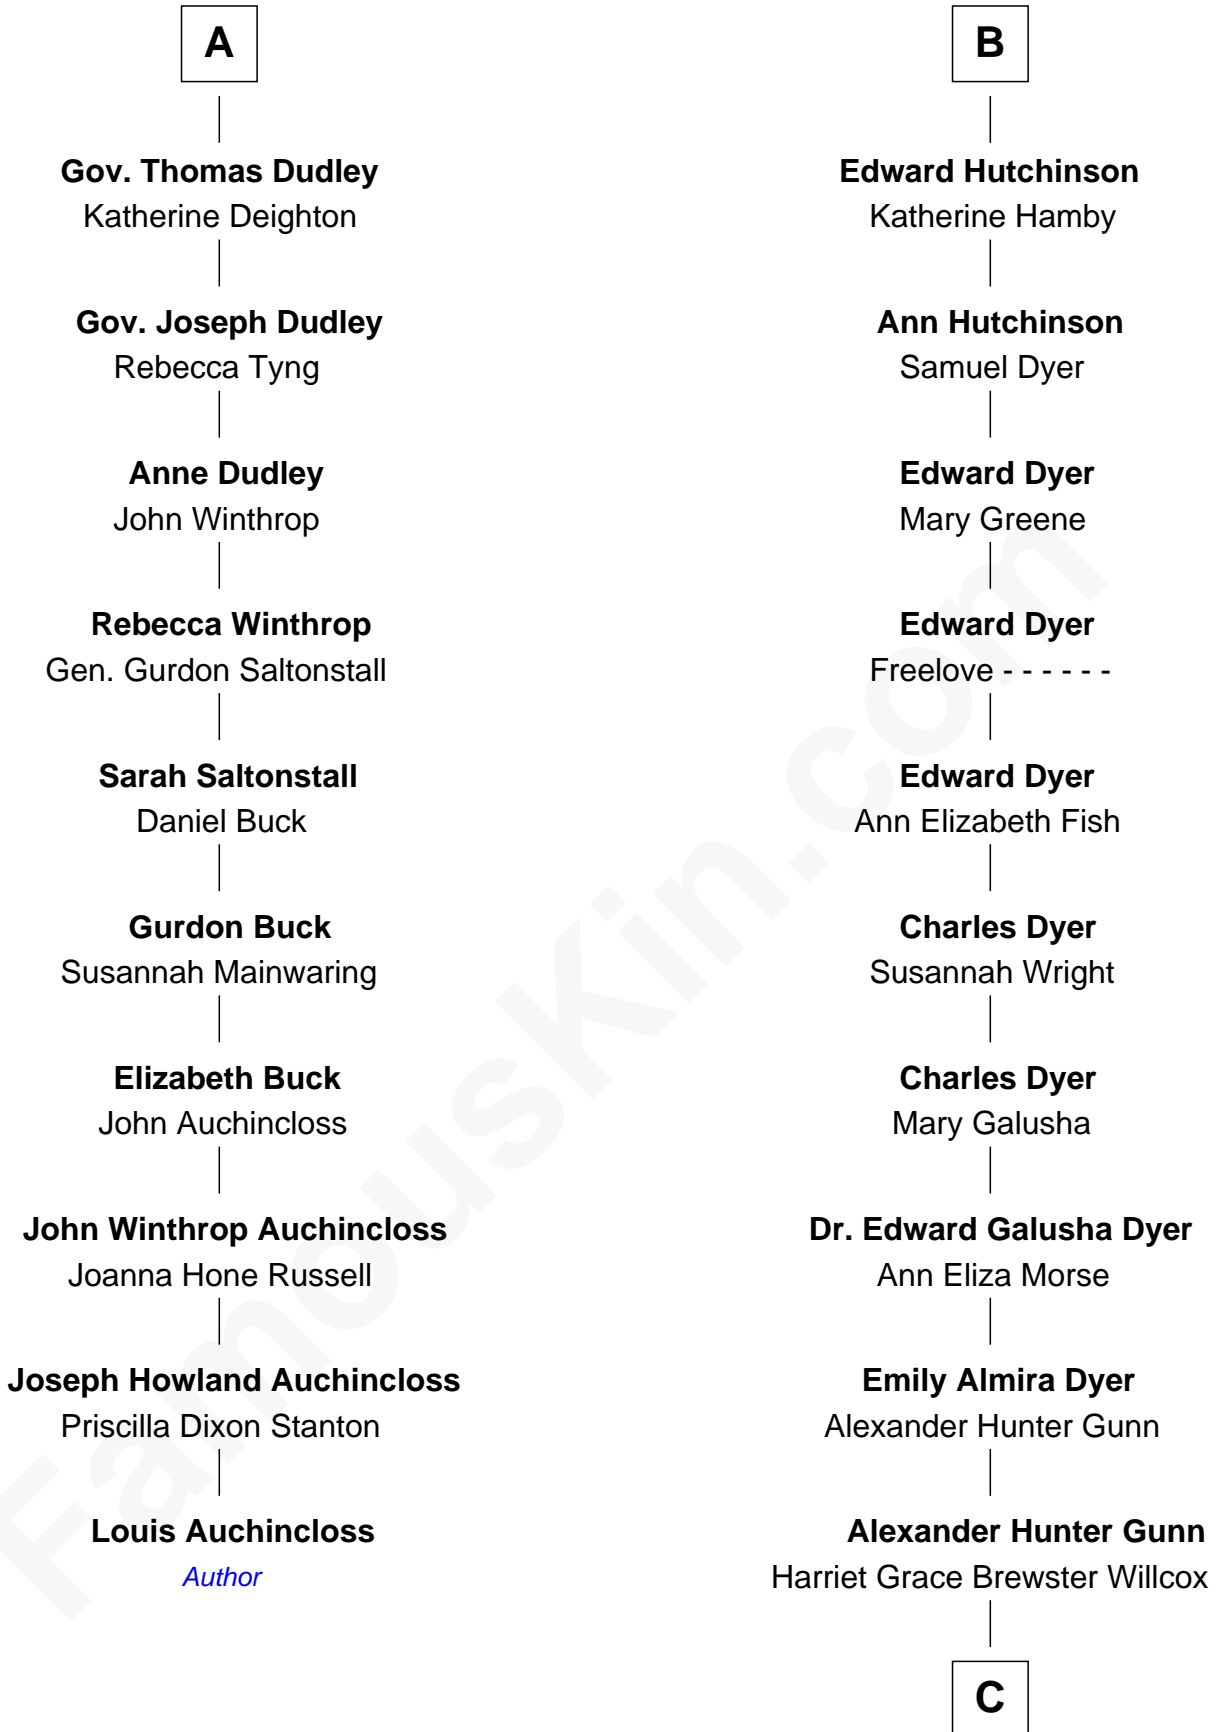

FamousKin.com

Relationship Chart of

Louis Auchincloss

Author

16th cousin 3 times removed of

Elisabeth Shue

TV and Movie Actress

Sir Walter Blount

Sancha de Ayala

C

Mary Brewster Gunn
Adoniram Judson Wells

Anne Brewster Wells
James William Shue

Elisabeth Shue
TV and Movie Actress

FamousKin.com