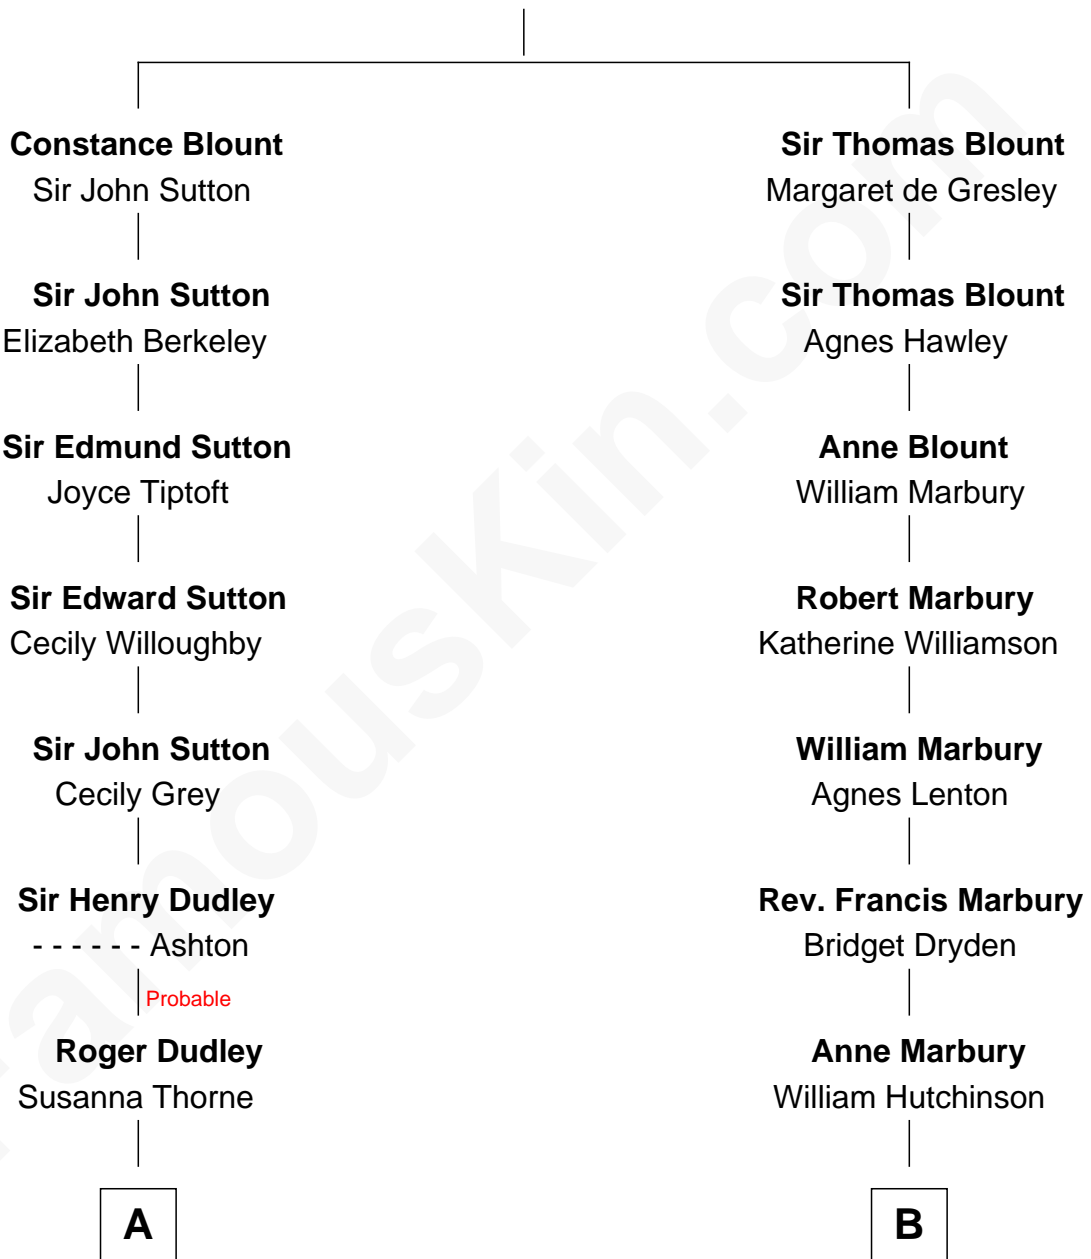

FamousKin.com

Relationship Chart of

Louis Auchincloss

Author

16th cousin 3 times removed of

Elisabeth Shue

TV and Movie Actress

Sir Walter Blount

Sancha de Ayala

C

Mary Brewster Gunn
Adoniram Judson Wells

Anne Brewster Wells
James William Shue

Elisabeth Shue
TV and Movie Actress

FamousKin.com