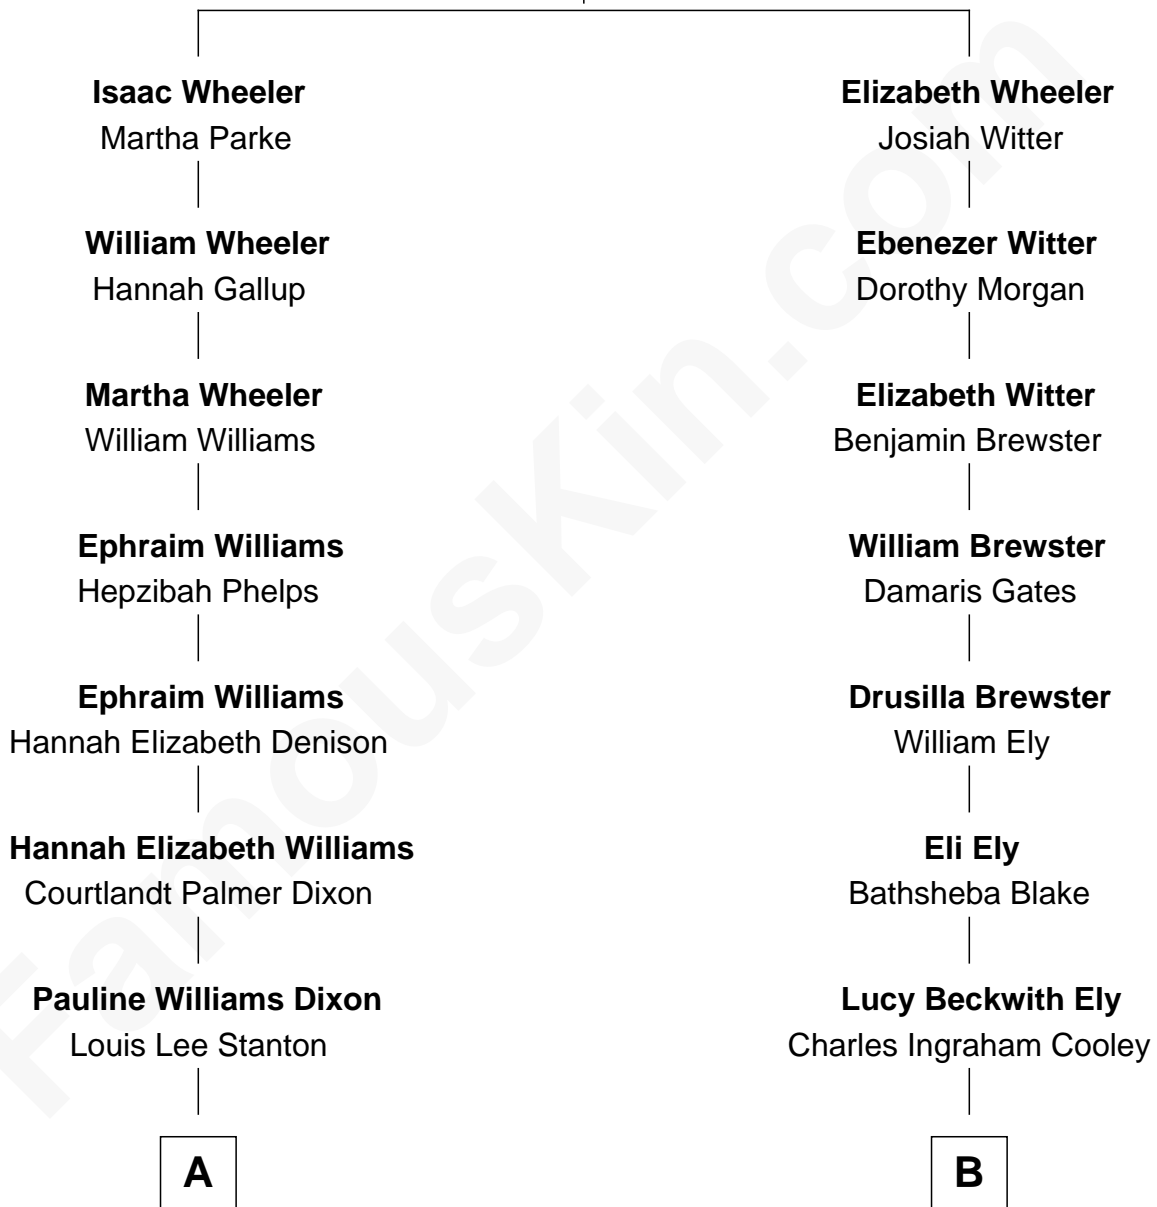

FamousKin.com

Relationship Chart of

Louis Auchincloss

Author

8th cousin 3 times removed of

Elisabeth Shue

TV and Movie Actress

Thomas Wheeler

Mary - - - - -

A

Priscilla Dixon Stanton
Joseph Howland Auchincloss

Louis Auchincloss
Author

B

Mary Jane Cooley
Giles Buckingham Willcox

Harriet Grace Brewster Willcox
Alexander Hunter Gunn

Mary Brewster Gunn
Adoniram Judson Wells