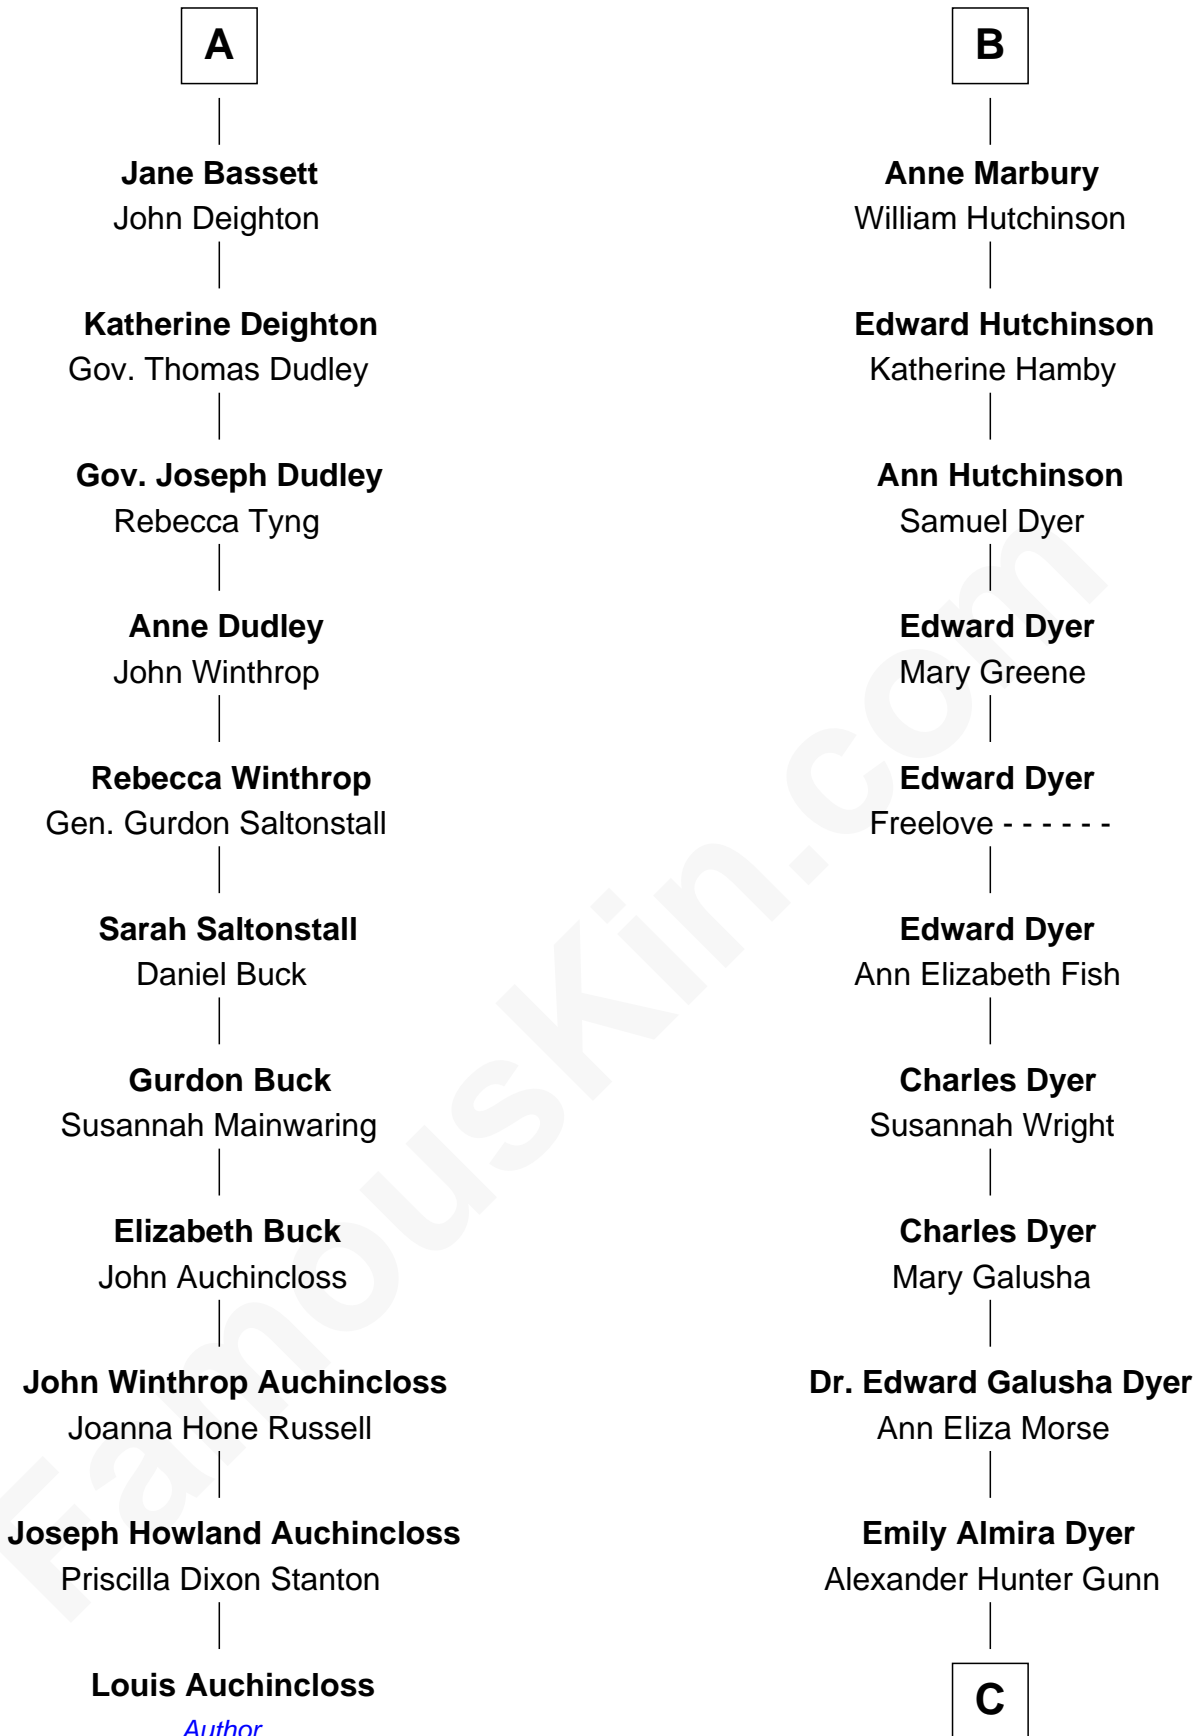

FamousKin.com

Relationship Chart of

Louis Auchincloss

Author

17th cousin 3 times removed of

Elisabeth Shue

TV and Movie Actress

C

—
Alexander Hunter Gunn
Harriet Grace Brewster Willcox

—
Mary Brewster Gunn
Adoniram Judson Wells

—
Anne Brewster Wells
James William Shue

—
Elisabeth Shue
TV and Movie Actress