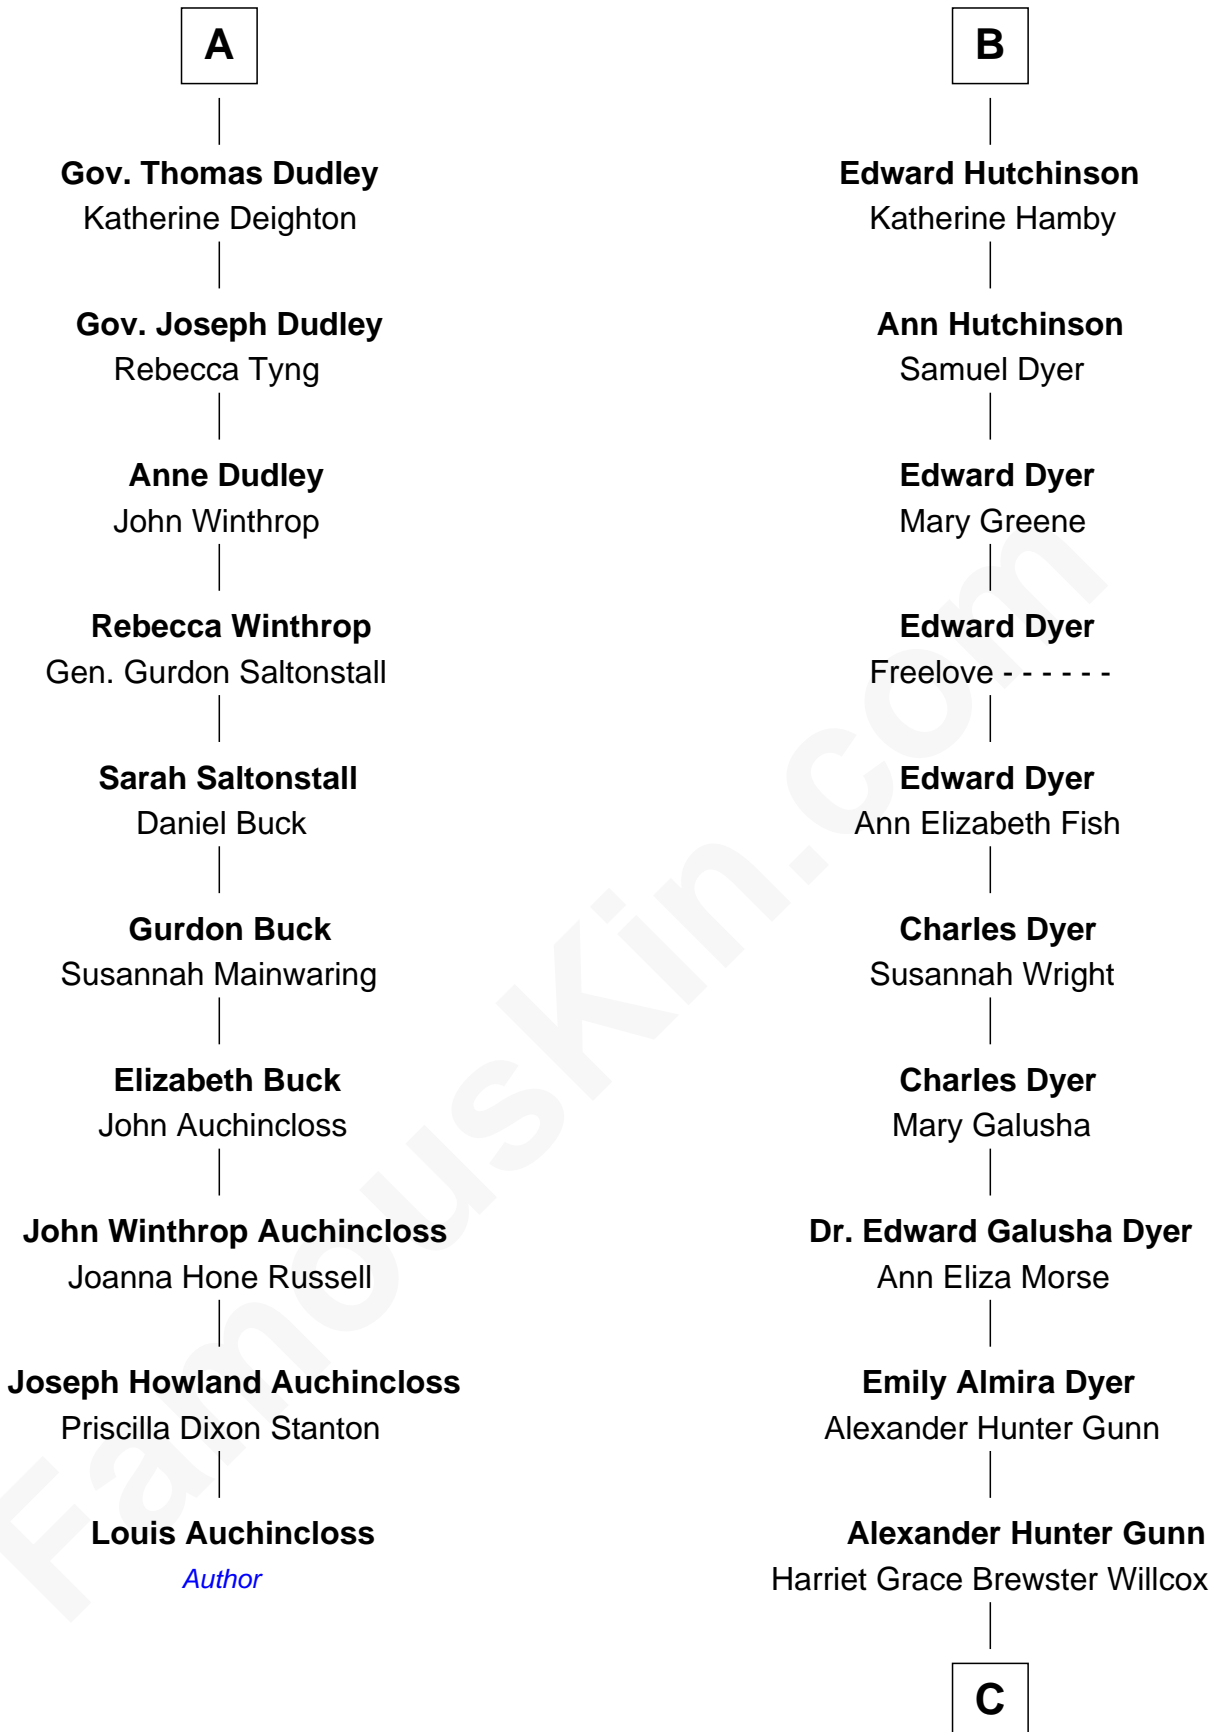

FamousKin.com

Relationship Chart of

Louis Auchincloss

Author

16th cousin 3 times removed of

Andrew Shue

TV Actor

Sir Walter Blount

Cecily Willoughby

Sir John Sutton

Cecily Grey

Sir Henry Dudley

----- Ashton

Probable

Roger Dudley

Susanna Thorne

Katherine Williamson

William Marbury

Agnes Lenton

Rev. Francis Marbury

Bridget Dryden

Anne Marbury

William Hutchinson

B

C

Mary Brewster Gunn
Adoniram Judson Wells

Anne Brewster Wells
James William Shue

Andrew Shue
TV Actor

FamousKin.com