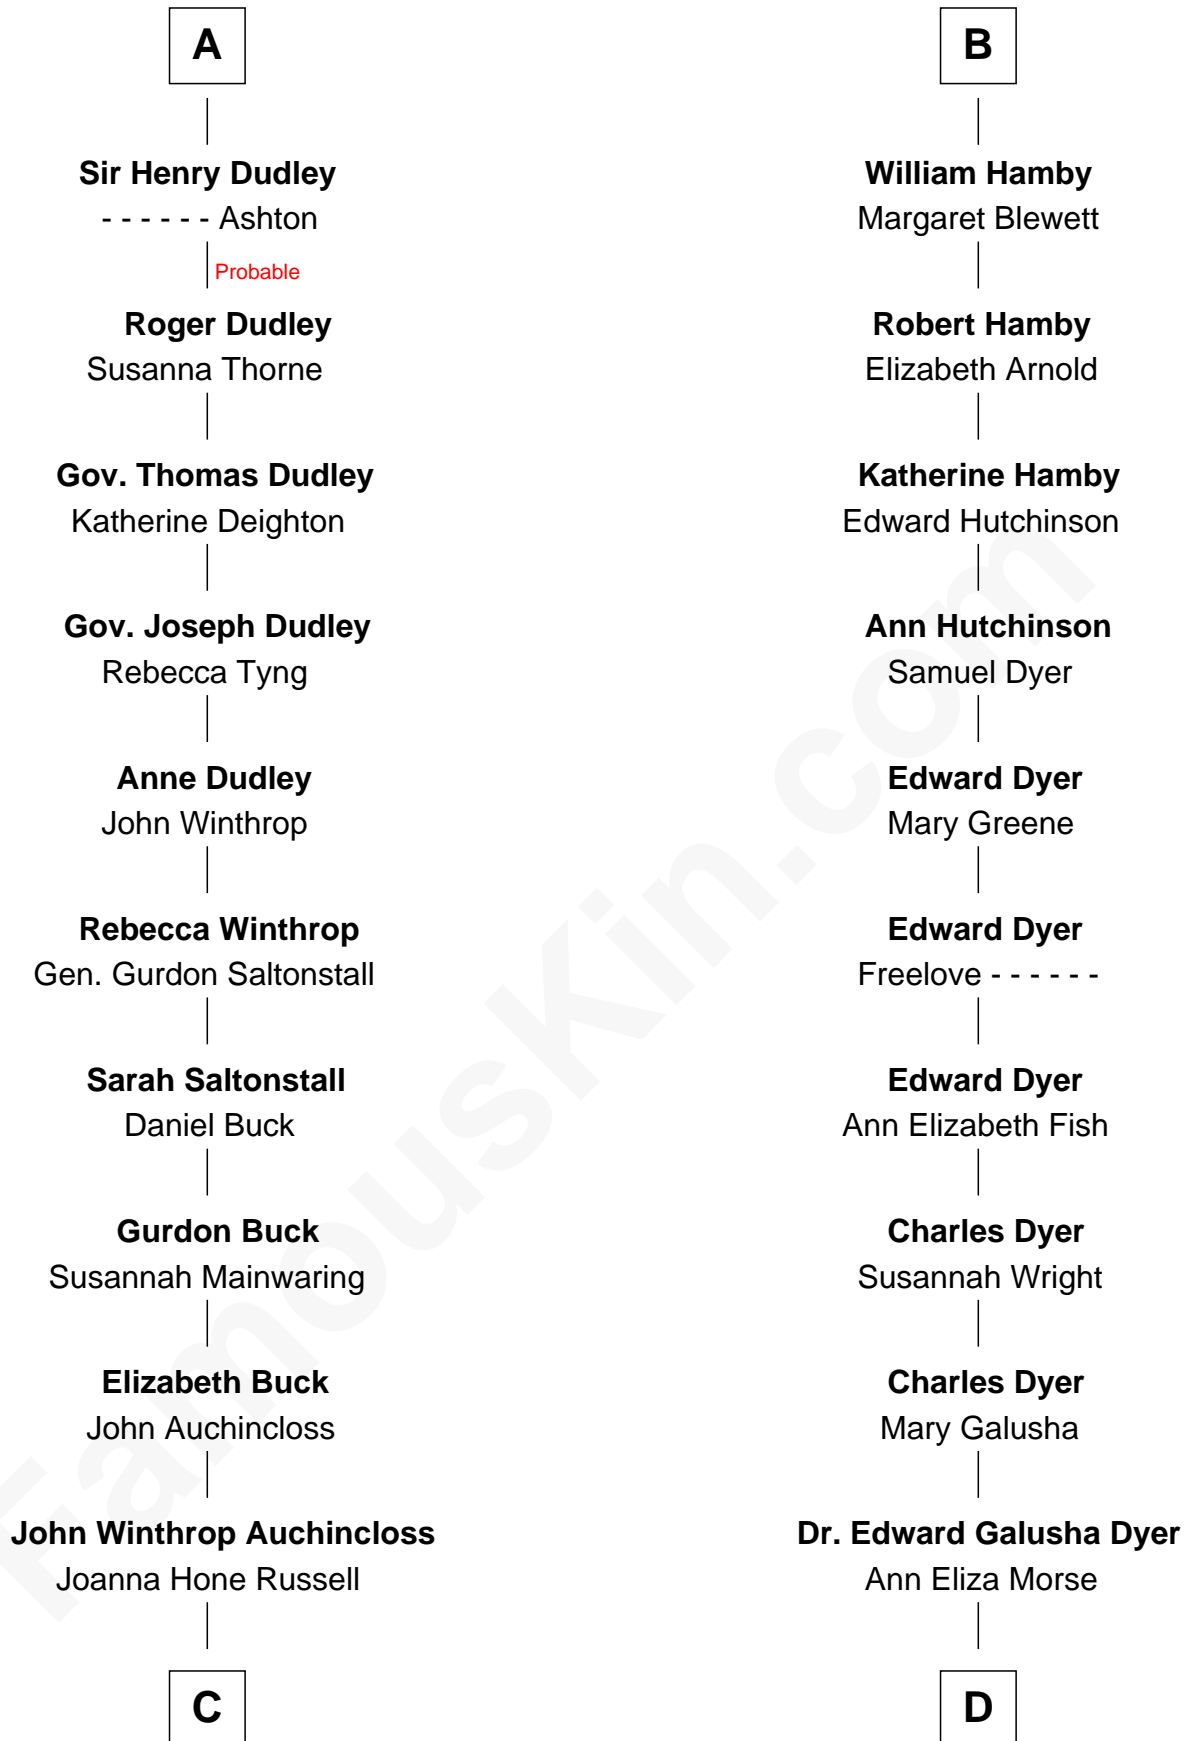

FamousKin.com

Relationship Chart of

Louis Auchincloss

Author

18th cousin 3 times removed of

Andrew Shue

TV Actor

Sir Philip le Despencer

Elizabeth Hilton

Richard Thimbleby

Anne Thimbleby

John Booth

Eleanor Booth

Edward Hamby

B

C

Joseph Howland Auchincloss

Priscilla Dixon Stanton

Louis Auchincloss

Author

D

Emily Almira Dyer

Alexander Hunter Gunn

Alexander Hunter Gunn