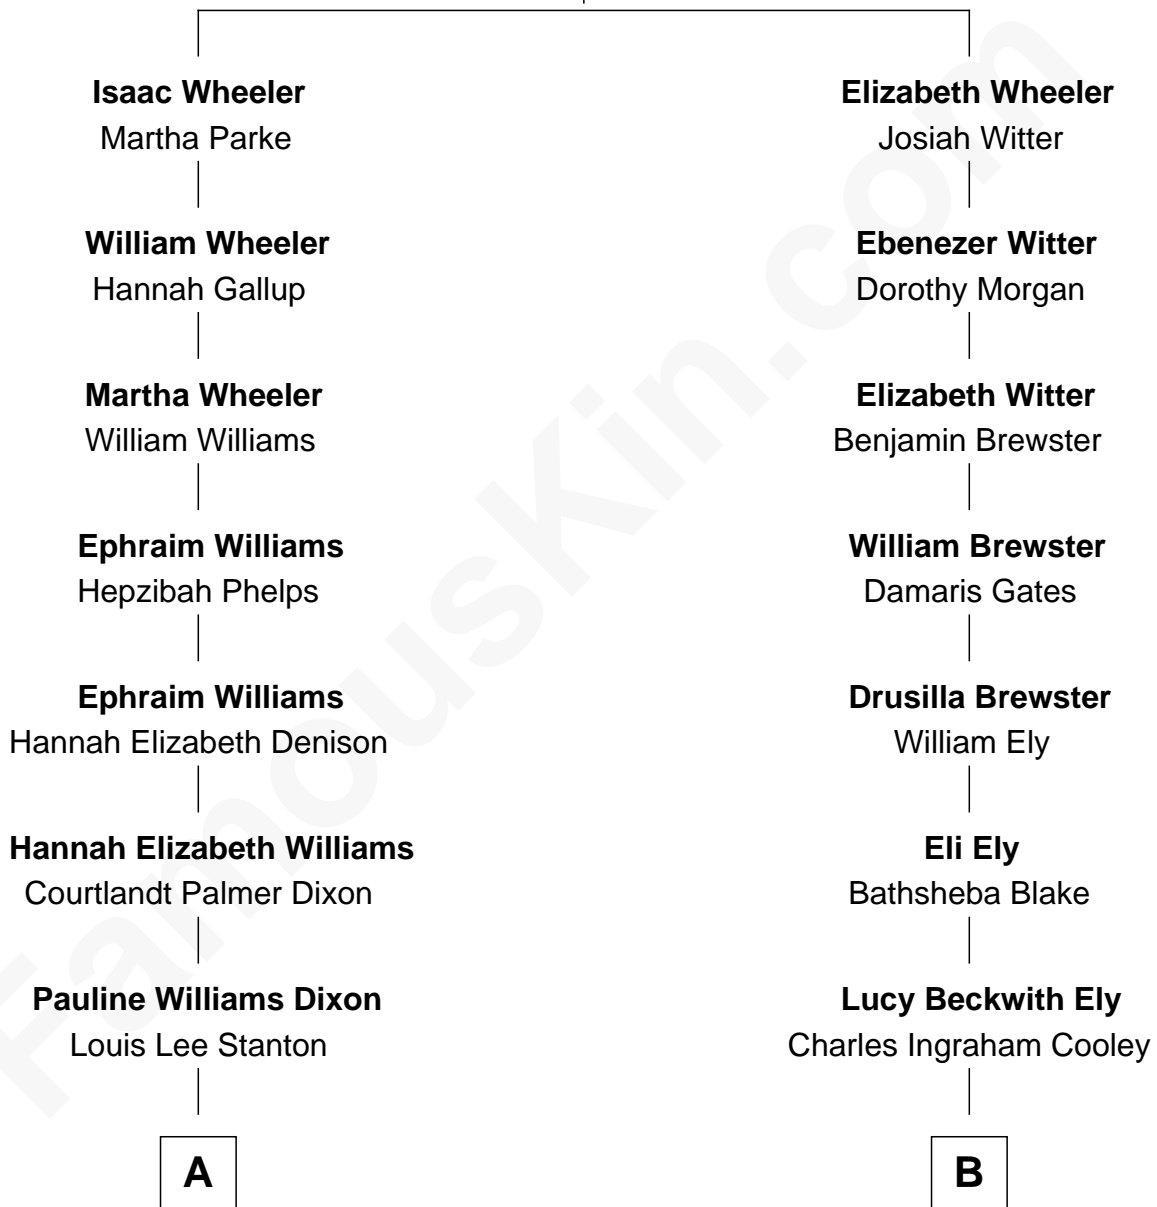

## Relationship Chart of

### Louis Auchincloss

Author

8th cousin 3 times removed of

### Andrew Shue

TV Actor

**Thomas Wheeler**

Mary - - - - -

**A**

**Priscilla Dixon Stanton**  
Joseph Howland Auchincloss

**Louis Auchincloss**  
*Author*

**B**