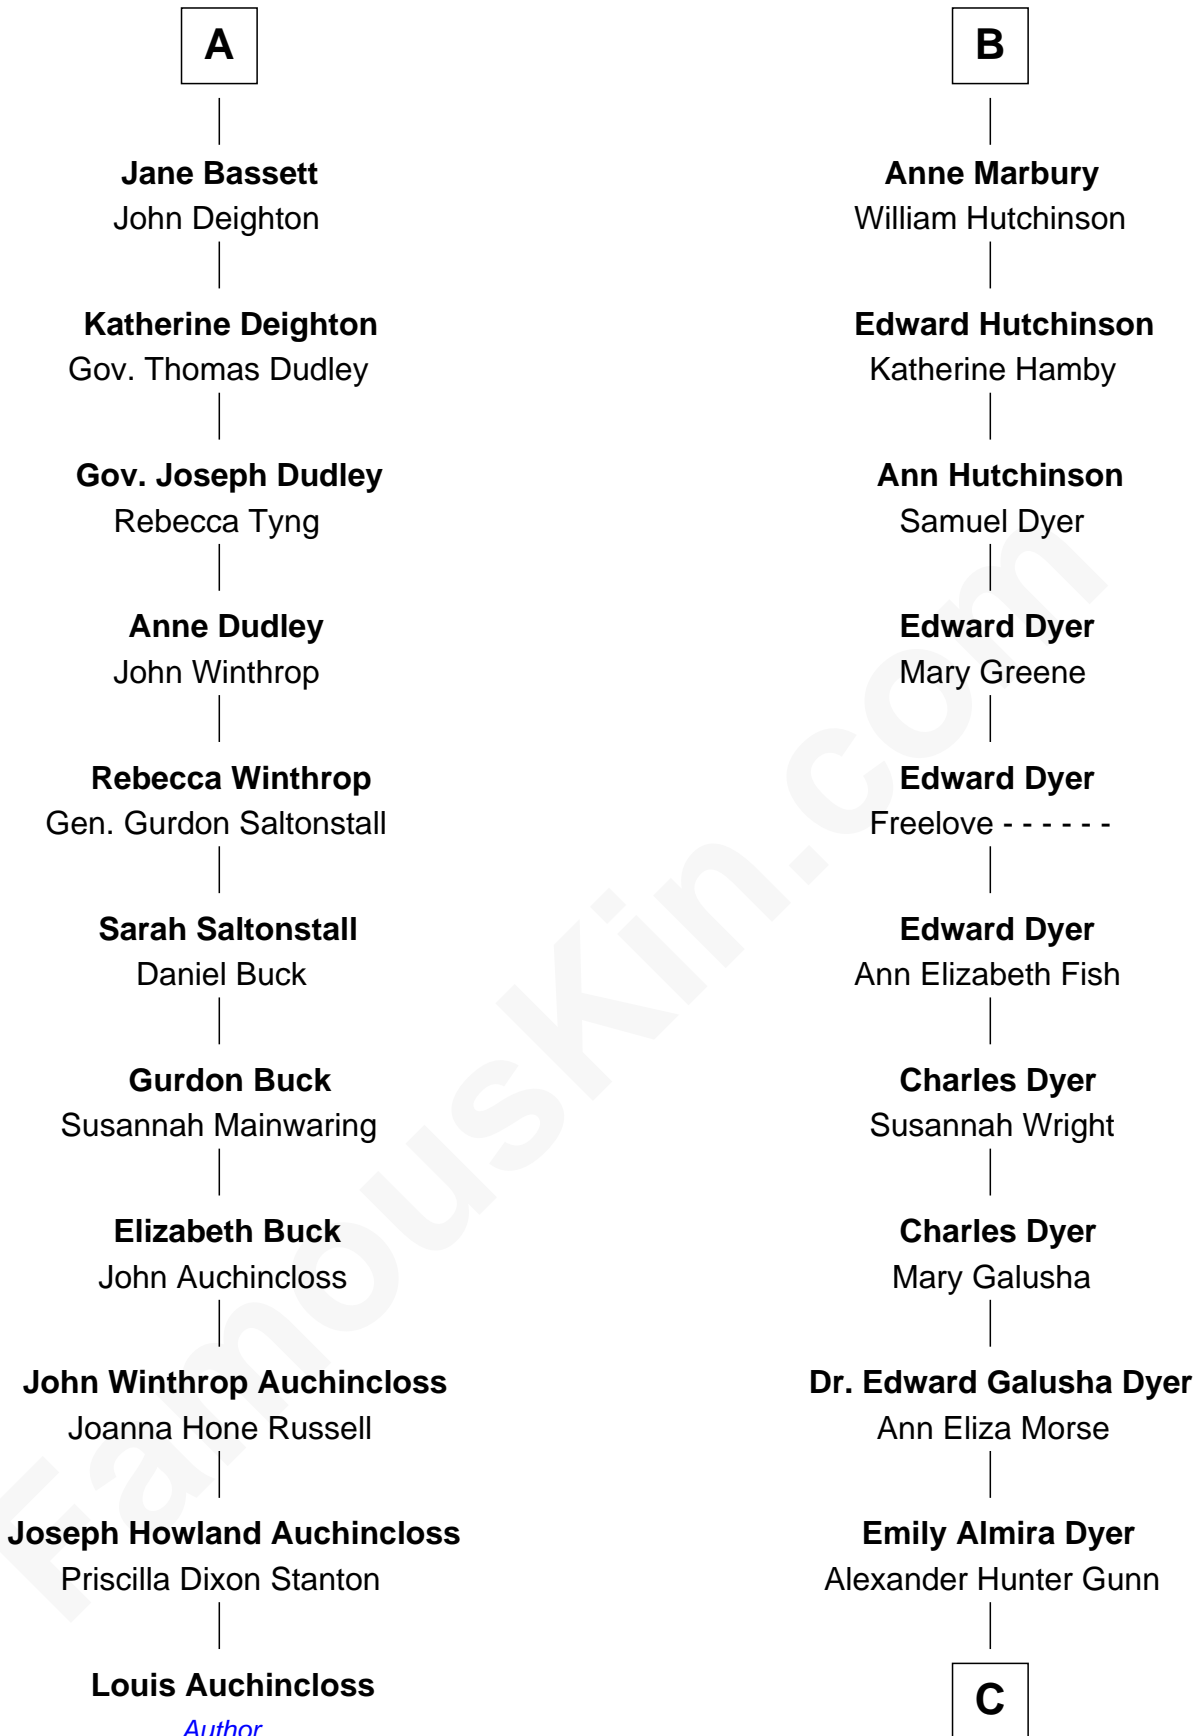

## Relationship Chart of

### Louis Auchincloss

Author

17th cousin 3 times removed of

### Andrew Shue

TV Actor

**C**

**Alexander Hunter Gunn**  
Harriet Grace Brewster Willcox

**Mary Brewster Gunn**  
Adoniram Judson Wells

**Anne Brewster Wells**  
James William Shue

**Andrew Shue**  
*TV Actor*