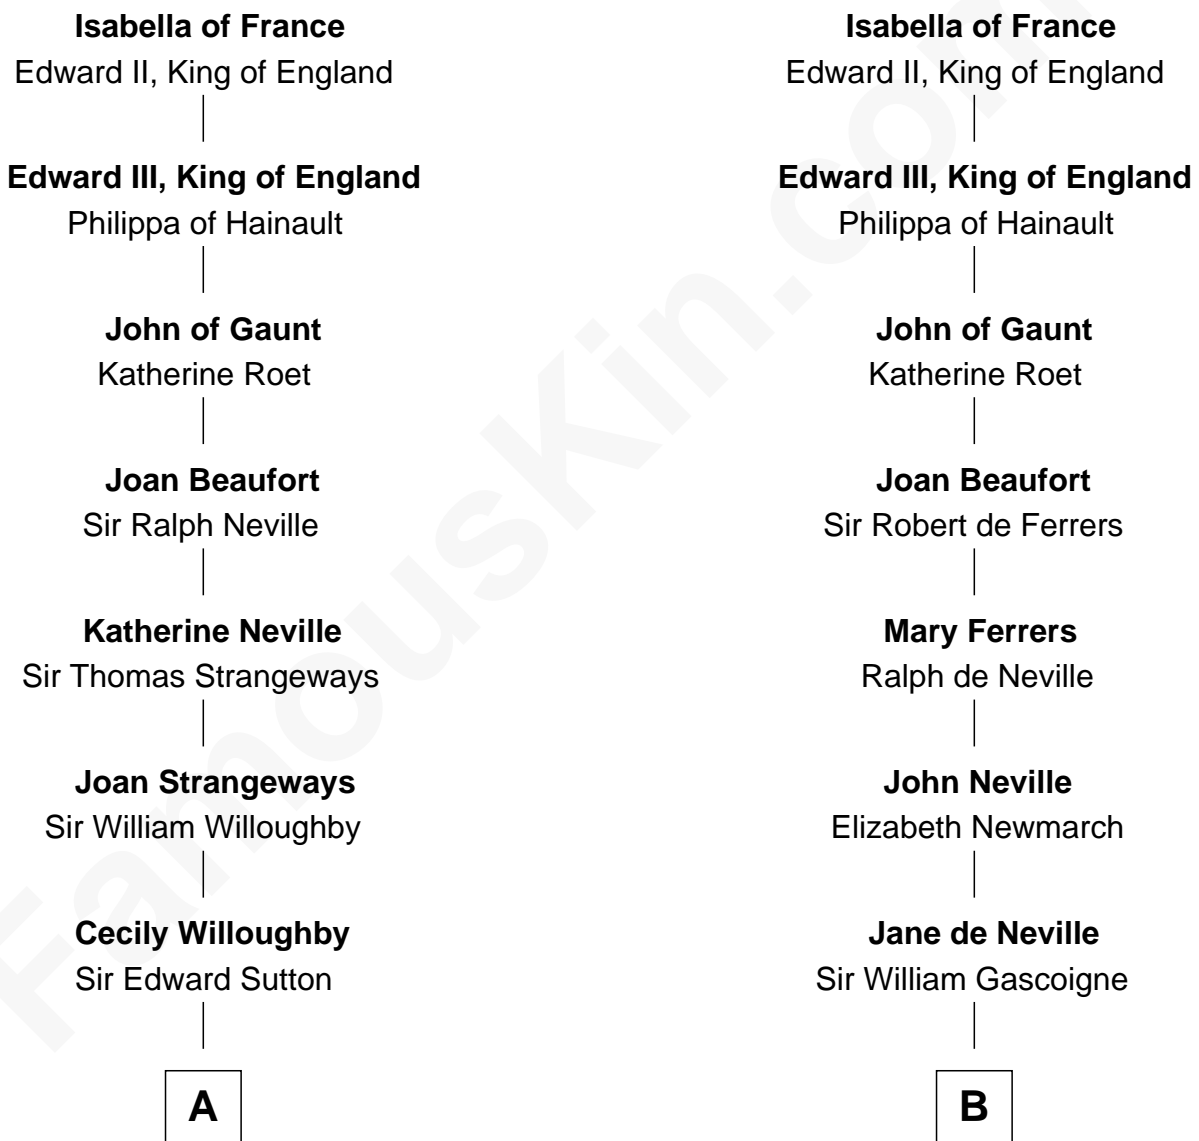

FamousKin.com

Relationship Chart of

Louis Auchincloss

Author

19th cousin 1 time removed of

Charles A. Pillsbury

Co-Founder of C.A. Pillsbury Co.

King Philip IV of France

Joan of Navarre

C

John Winthrop Auchincloss

Joanna Hone Russell

Joseph Howland Auchincloss

Priscilla Dixon Stanton

Louis Auchincloss

Author