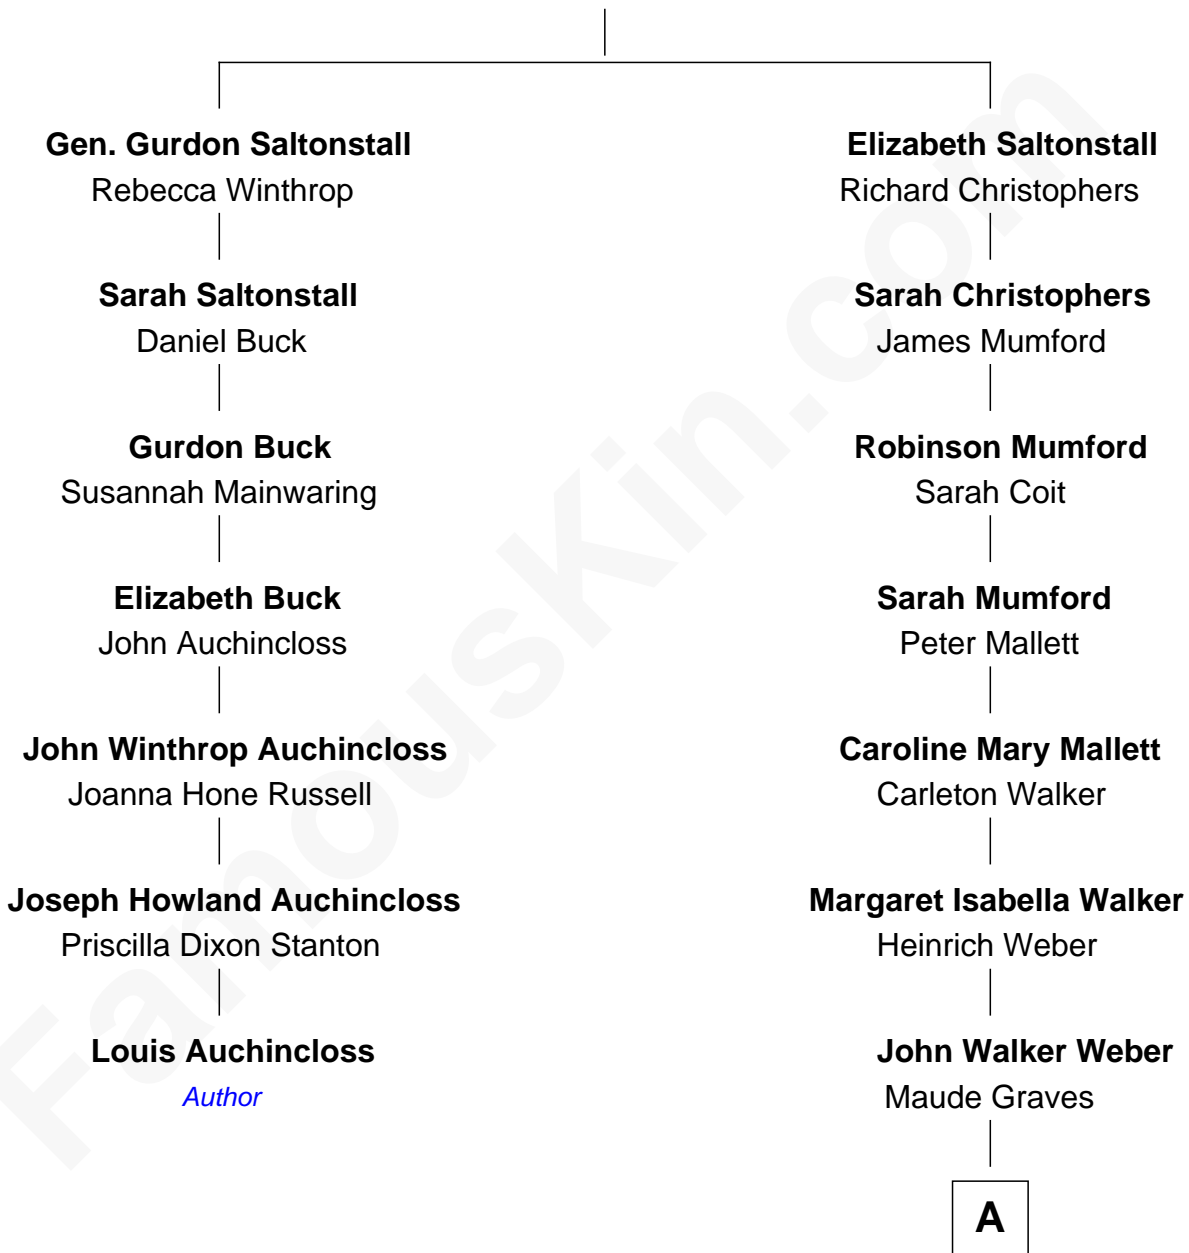

FamousKin.com
Relationship Chart of
Louis Auchincloss

Author

6th cousin 3 times removed of

Carly Fiorina

CEO of Hewlett-Packard

Gov. Gurdon Saltonstall

Jerusha Richards

A

—
Cara Carleton Weber

Harold Marvin Sneed

—
Joseph Tyree Sneed

Madelon Montross Juergens

—
Carly Fiorina

CEO of Hewlett-Packard

FamousKin.com