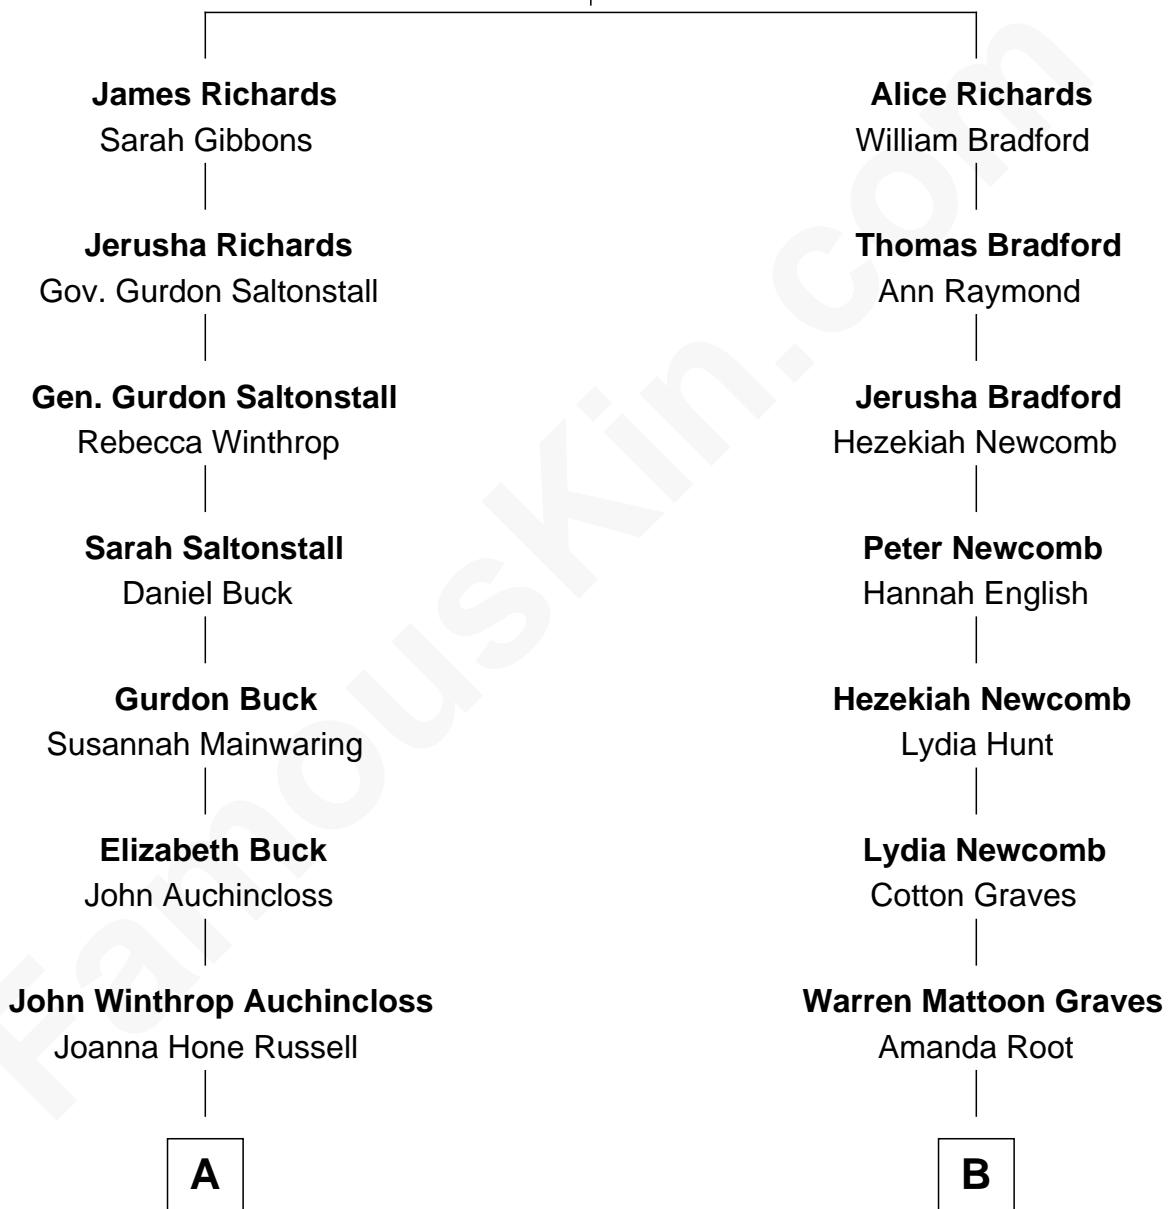

FamousKin.com

Relationship Chart of

Louis Auchincloss

Author

8th cousin 2 times removed of

John Lithgow

Stage, TV, and Movie Actor

Thomas Richards

Welthian - - - - -

A

Joseph Howland Auchincloss

Priscilla Dixon Stanton

Louis Auchincloss

Author

B

Albert Mattoon Graves