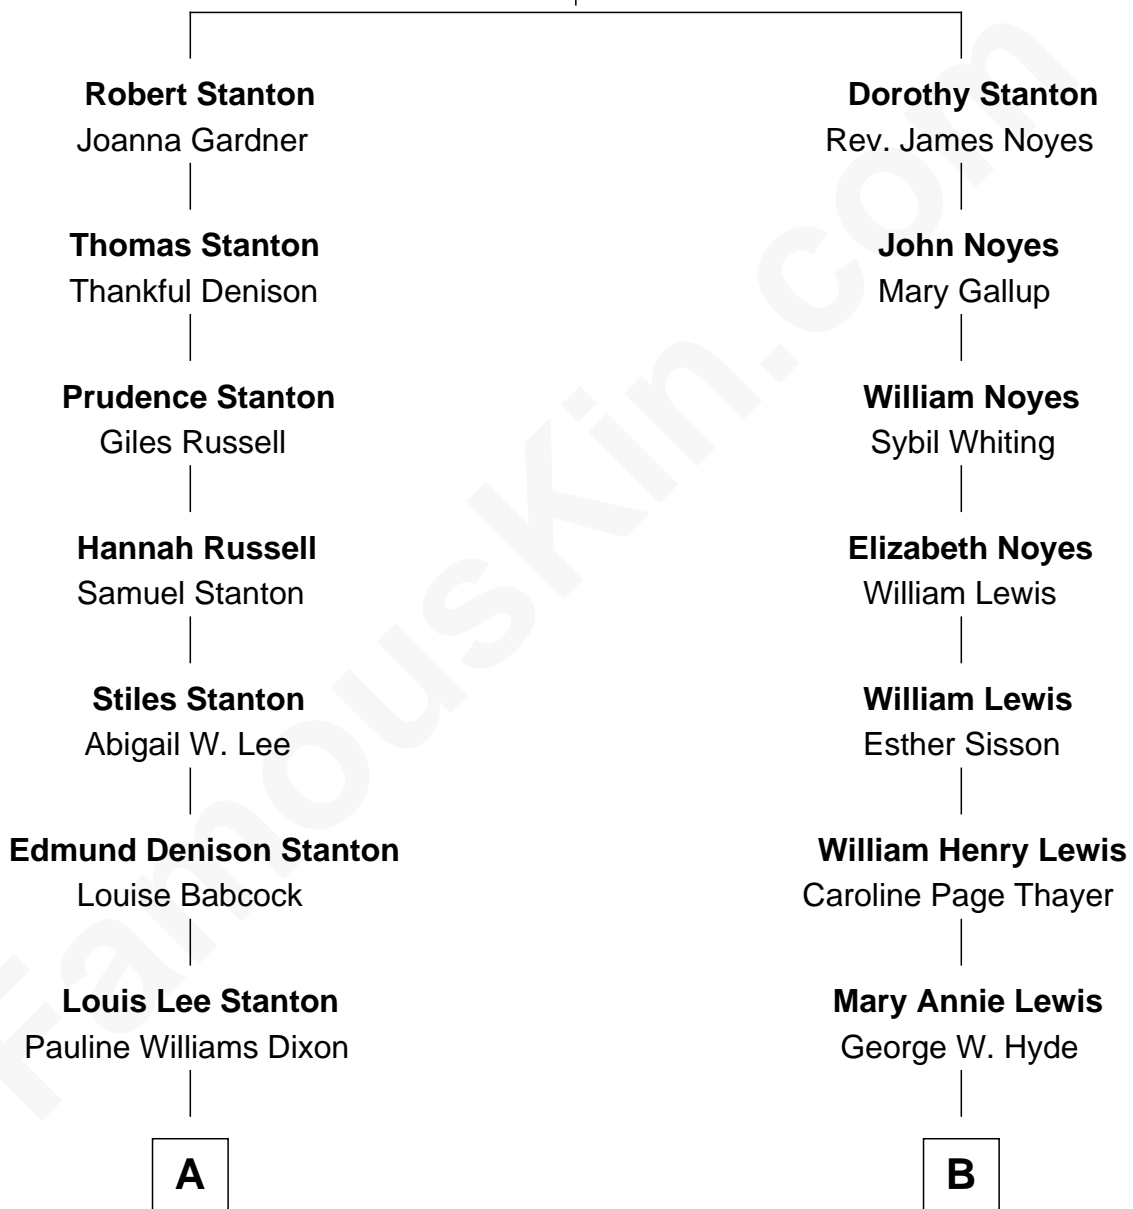

FamousKin.com Relationship Chart of

Louis Auchincloss

Author

8th cousin 1 time removed of

David Hyde Pierce

Stage, TV, and Movie Actor

Thomas Stanton

Ann Lord

A

Priscilla Dixon Stanton
Joseph Howland Auchincloss

Louis Auchincloss
Author

B

Helen E. Hyde
Arthur J. Pierce

George Hyde Pierce
Laura Marie Hughes

David Hyde Pierce
Stage, TV, and Movie Actor

FamousKin.com