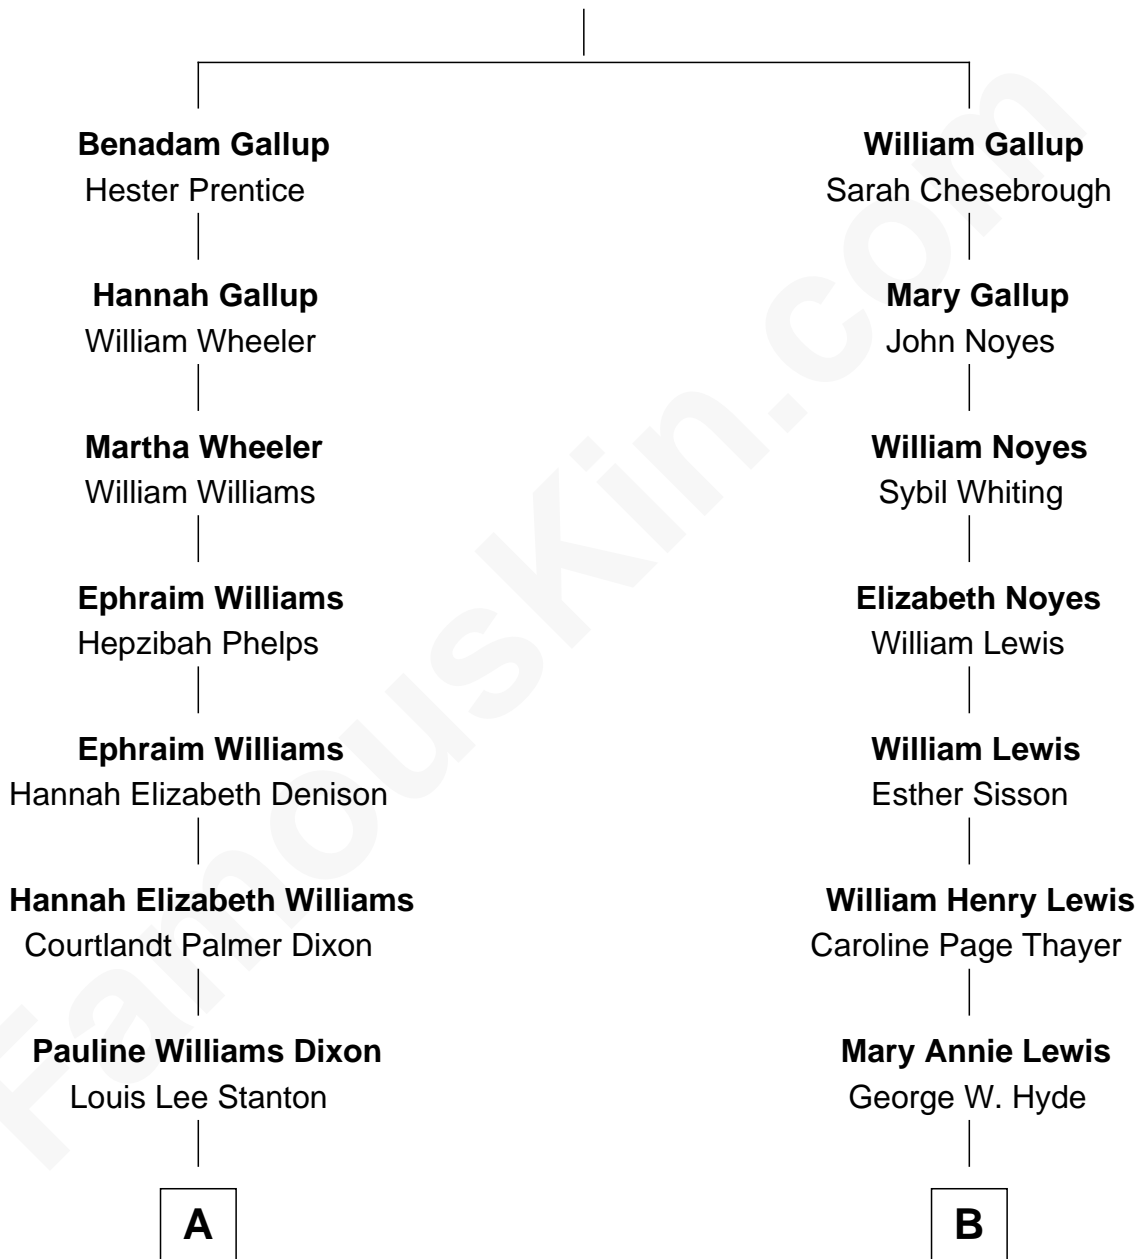

FamousKin.com Relationship Chart of

Louis Auchincloss

Author

8th cousin 1 time removed of

David Hyde Pierce

Stage, TV, and Movie Actor

John Gallop

Hannah Lake

A

Priscilla Dixon Stanton
Joseph Howland Auchincloss

Louis Auchincloss
Author

B

Helen E. Hyde
Arthur J. Pierce

George Hyde Pierce
Laura Marie Hughes

David Hyde Pierce
Stage, TV, and Movie Actor

FamousKin.com