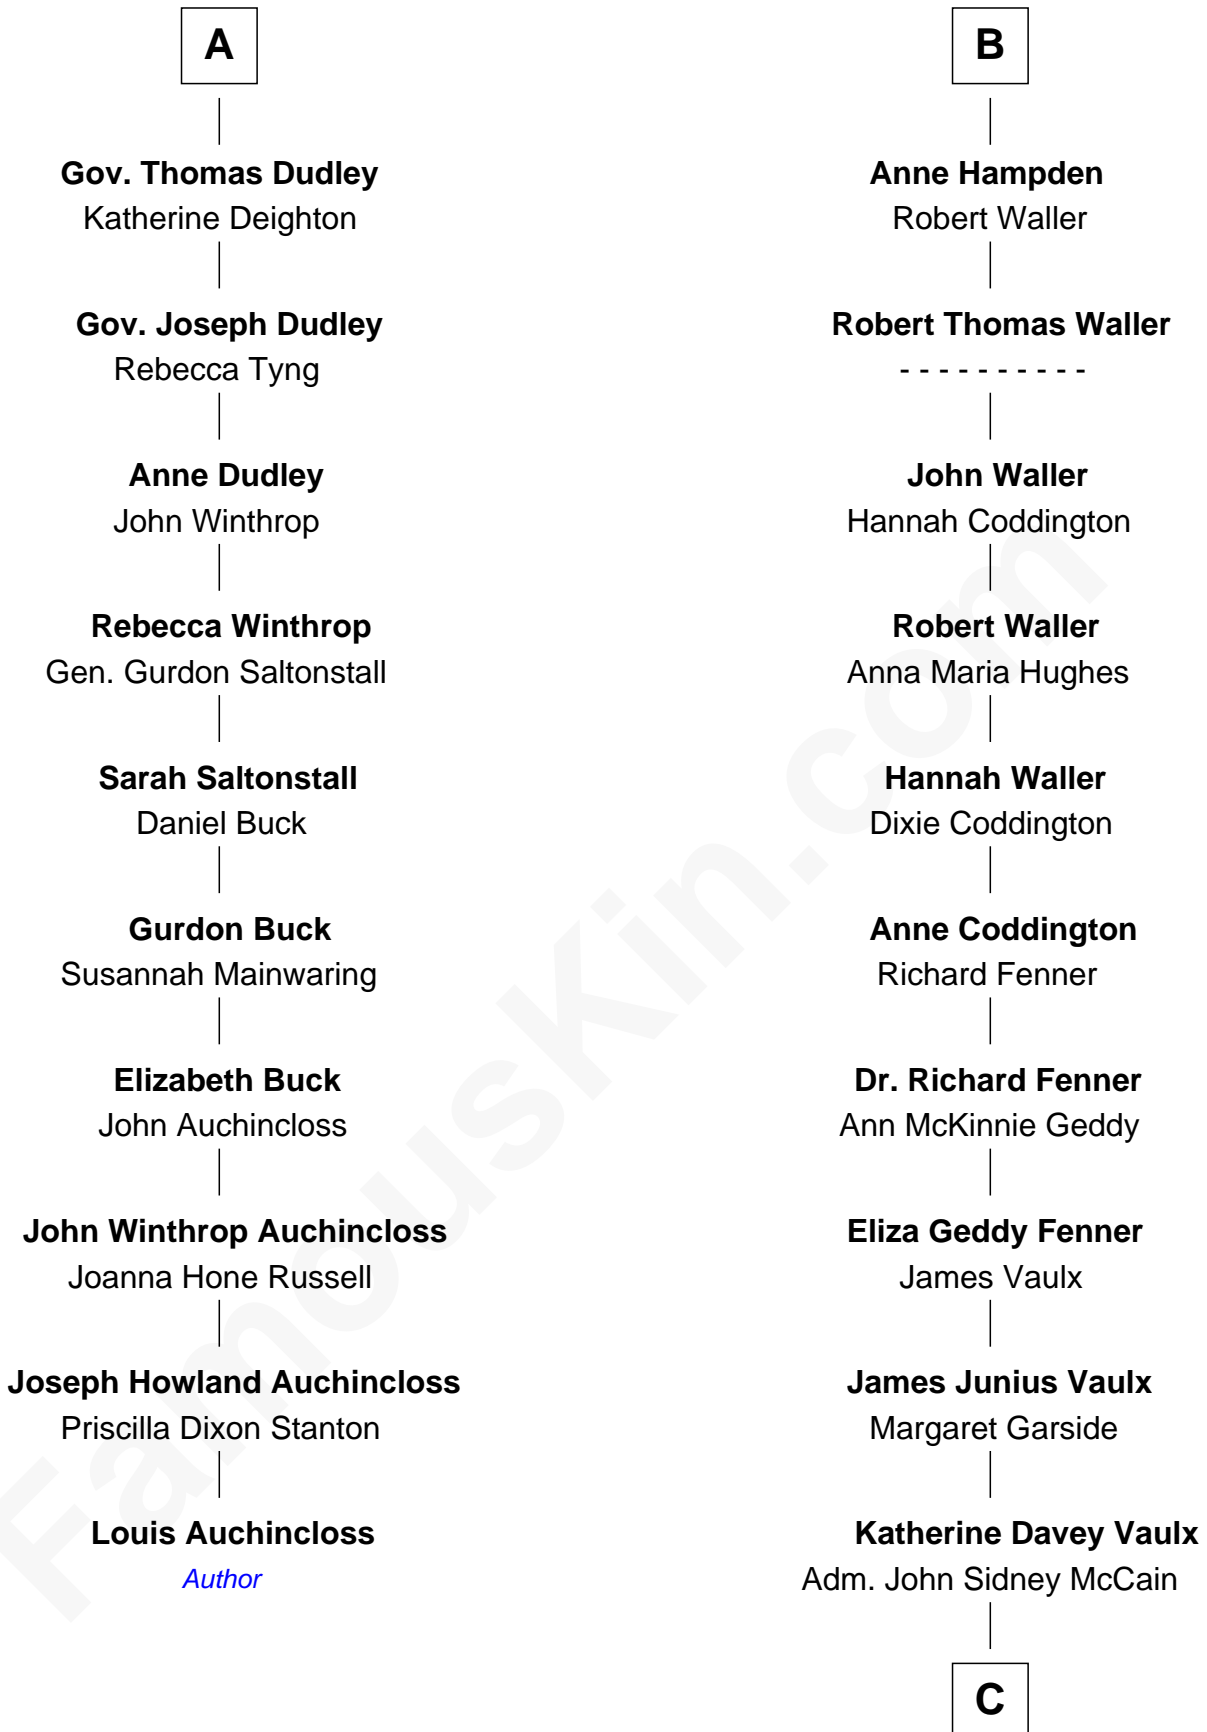

FamousKin.com

Relationship Chart of

Louis Auchincloss

Author

16th cousin 2 times removed of

John McCain

U.S. Senator from Arizona

Sir Walter Blount

Cecily Willoughby

Sir John Sutton

Cecily Grey

Sir Henry Dudley

----- Ashton

Probable

Roger Dudley

Susanna Thorne

A

Sir Thomas Blount

Margaret de Gresley

Sanchia Blount

Edward Langford

Alice Langford

John Stradling

Anne Stradling

Sir John Danvers

Anne Danvers

Thomas Lovett

Elizabeth Lovett

Anthony Cave

Anne Cave

Griffith Hampden

B