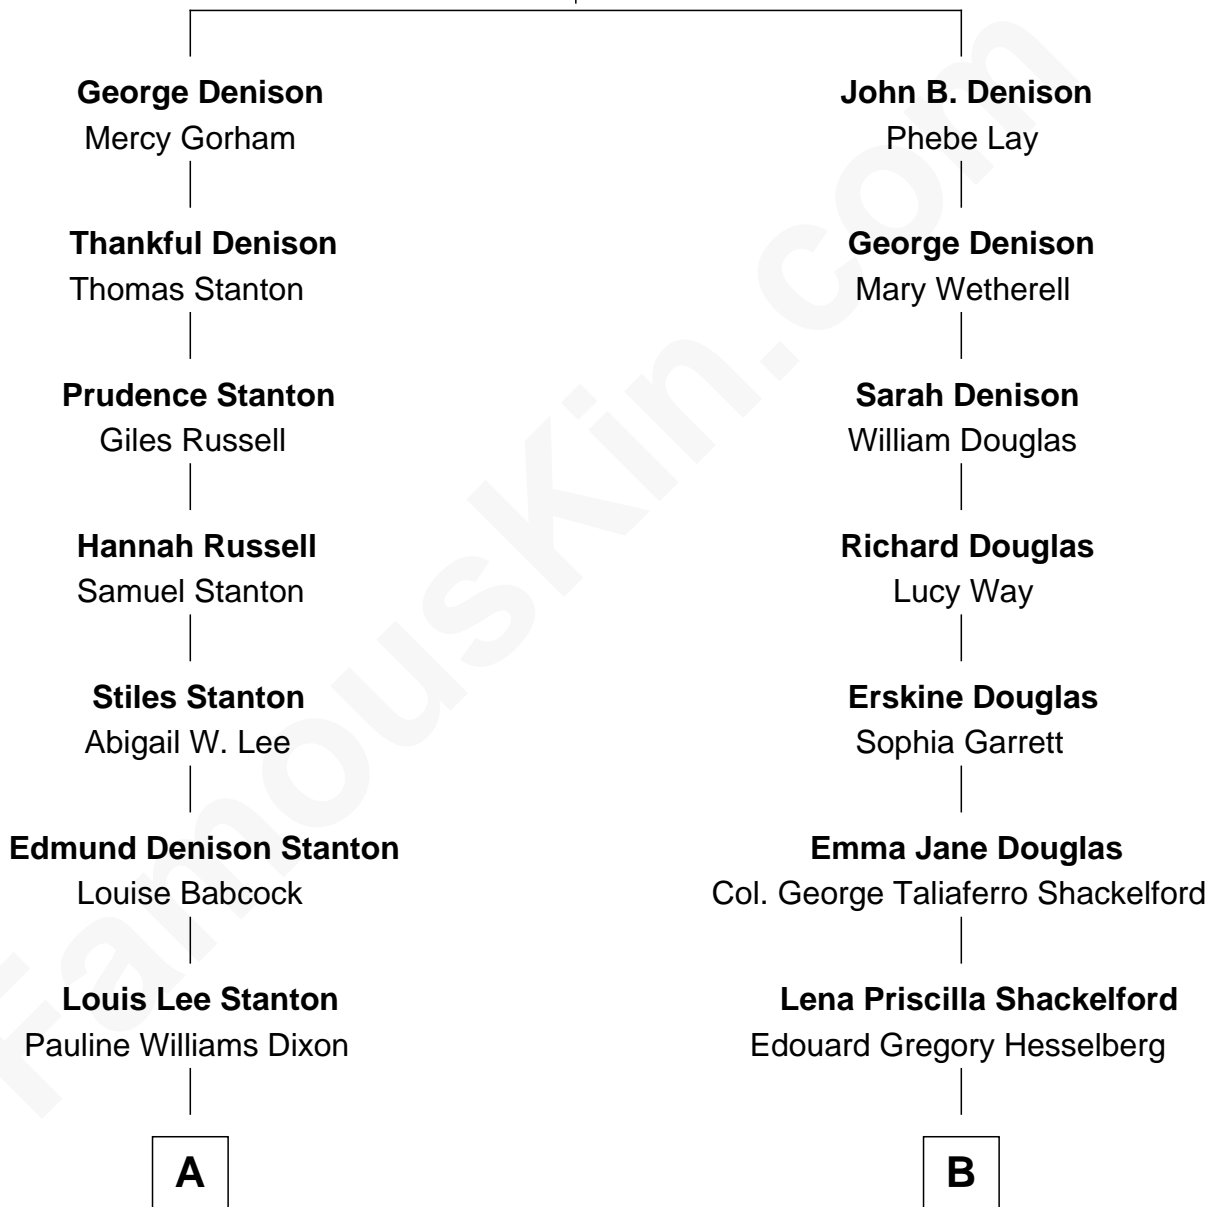

FamousKin.com

Relationship Chart of

Louis Auchincloss

Author

8th cousin 1 time removed of

Illeana Douglas

TV and Movie Actress

George Denison

Ann Borodell

A

Priscilla Dixon Stanton
Joseph Howland Auchincloss

Louis Auchincloss
Author

B

Melvyn Edouard Hesselberg
Rosalind Hightower

Gregory Hesselberg
Joan Georgescu

Illeana Douglas
TV and Movie Actress