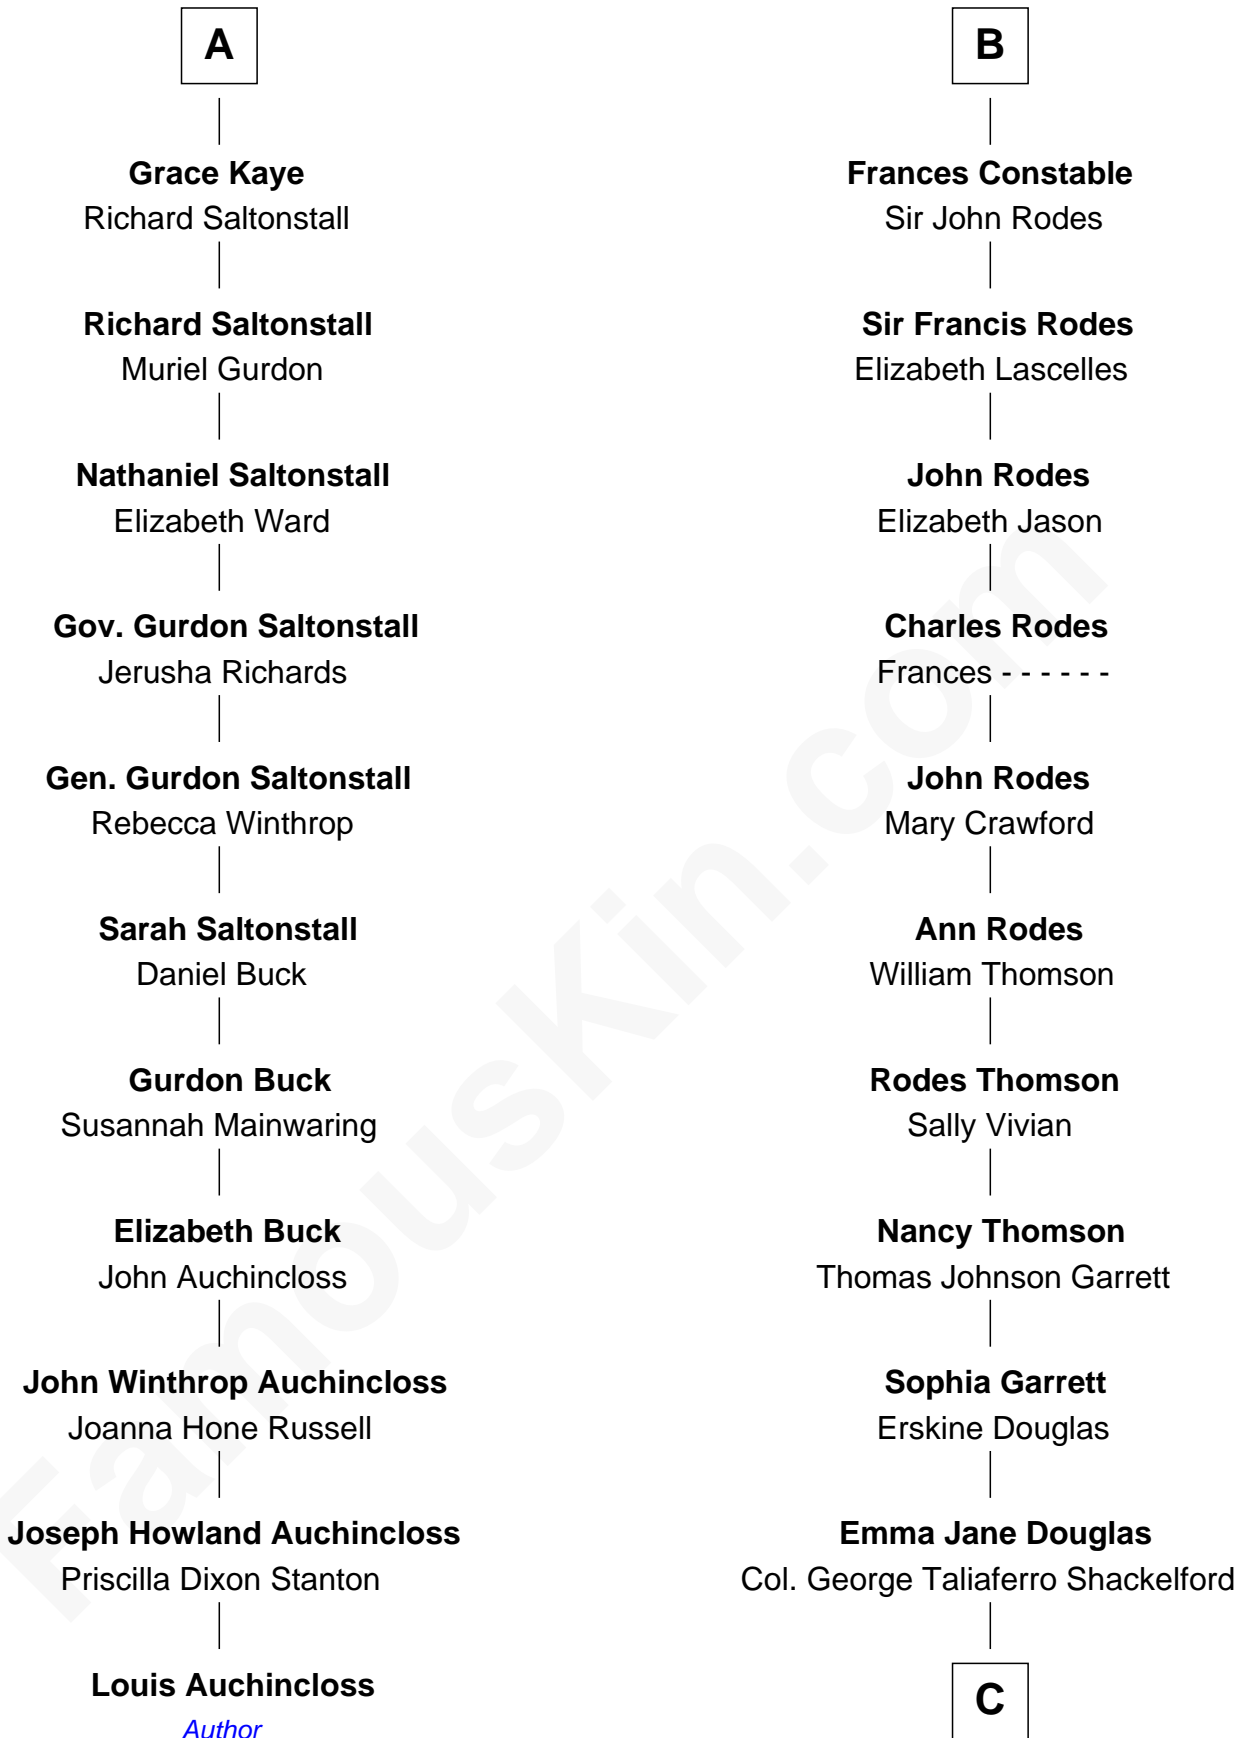

FamousKin.com

Relationship Chart of

Louis Auchincloss

Author

17th cousin 3 times removed of

Illeana Douglas

TV and Movie Actress

C

Lena Priscilla Shackelford
Edouard Gregory Hesselberg

Melvyn Edouard Hesselberg
Rosalind Hightower

Gregory Hesselberg
Joan Georgescu

Illeana Douglas
TV and Movie Actress