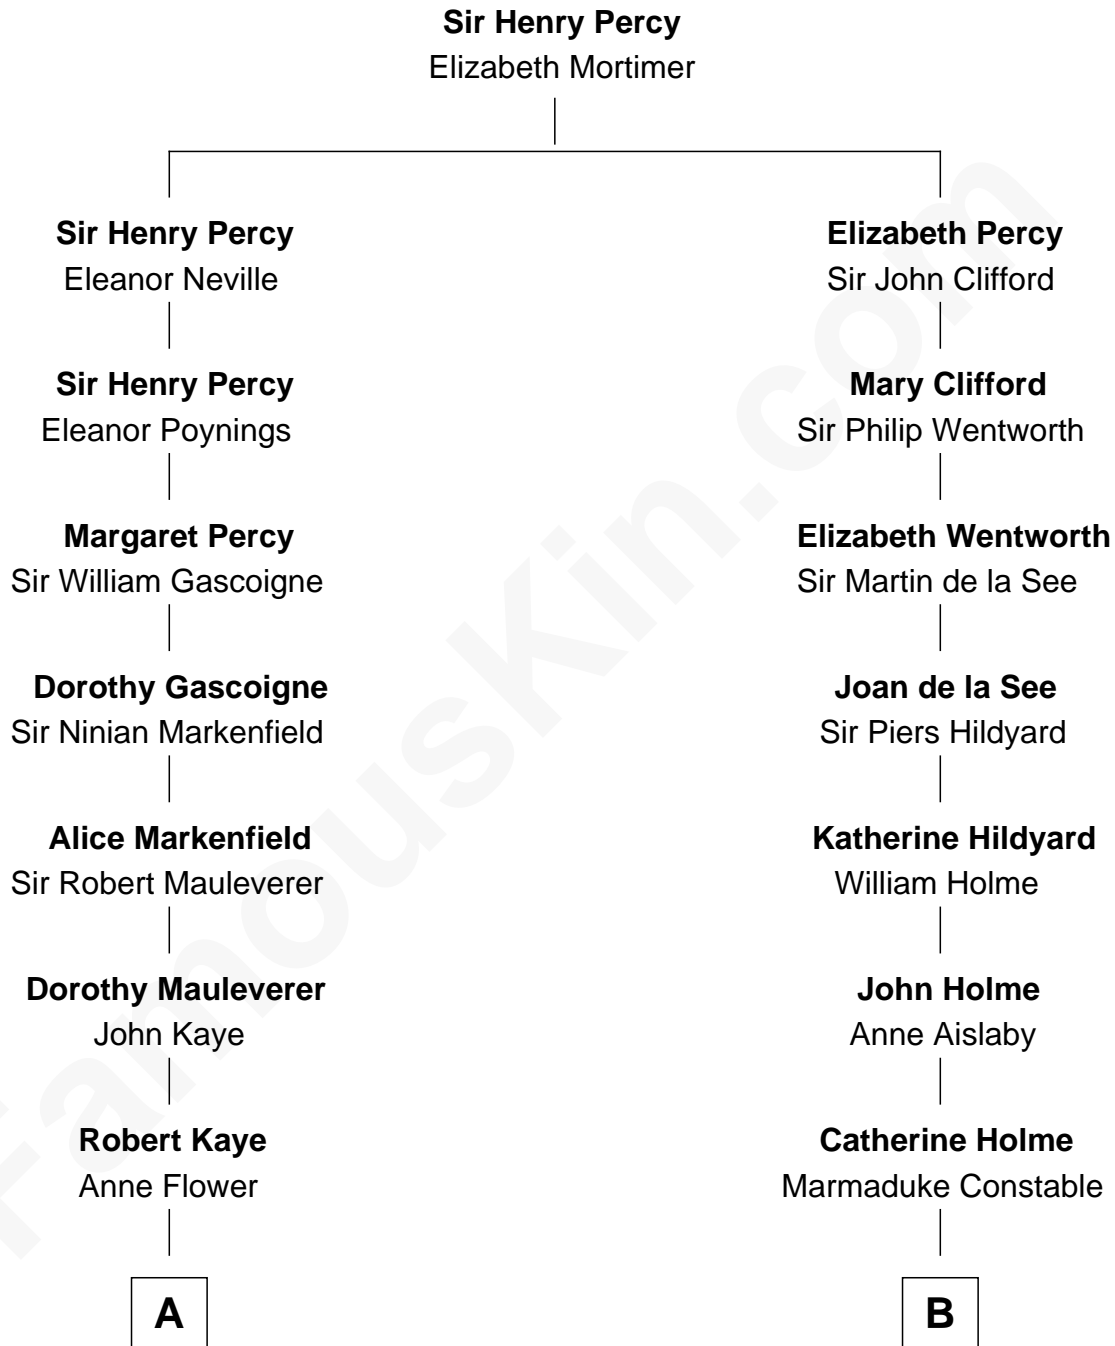

FamousKin.com

Relationship Chart of

Louis Auchincloss

Author

17th cousin 3 times removed of

Illeana Douglas

TV and Movie Actress

C

Lena Priscilla Shackelford
Edouard Gregory Hesselberg

Melvyn Edouard Hesselberg
Rosalind Hightower

Gregory Hesselberg
Joan Georgescu

Illeana Douglas
TV and Movie Actress