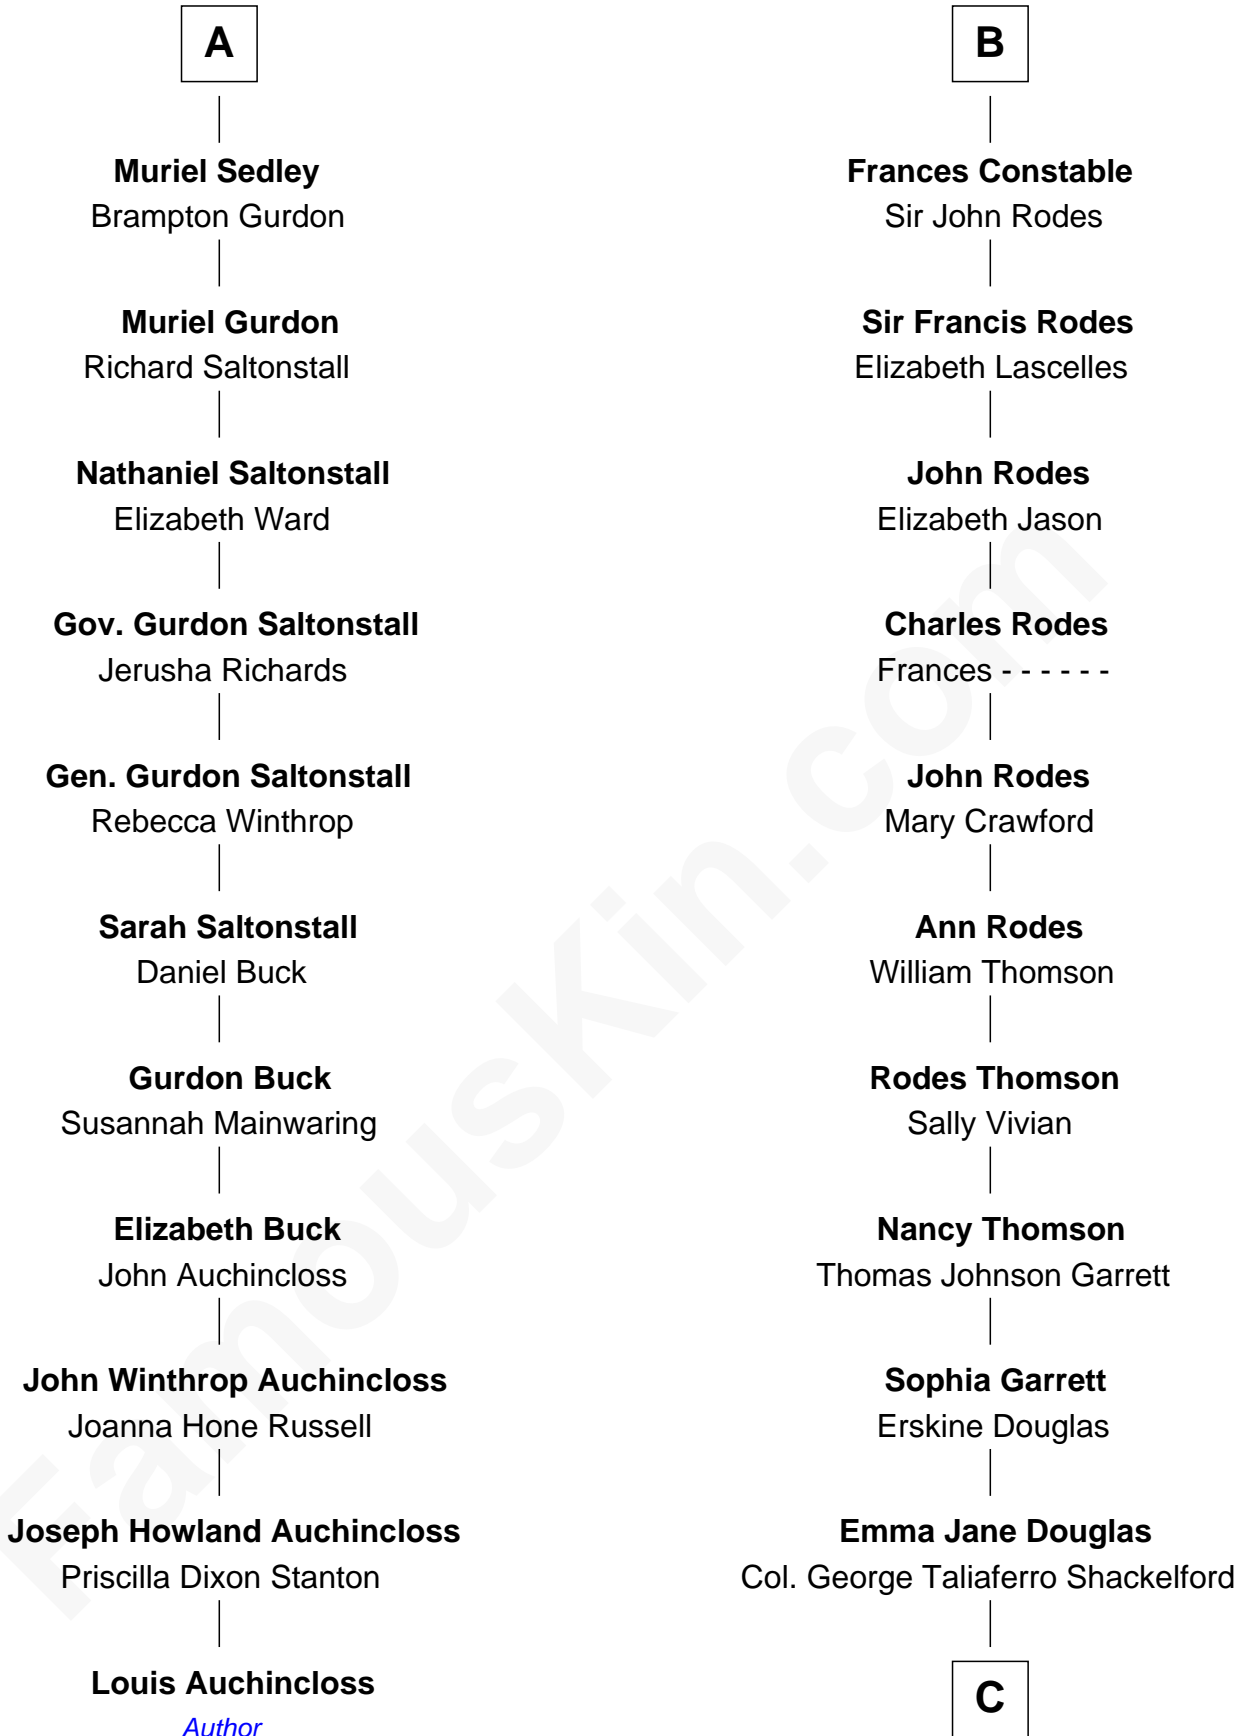

FamousKin.com

Relationship Chart of

Louis Auchincloss

Author

17th cousin 3 times removed of

Illeana Douglas

TV and Movie Actress

C

Lena Priscilla Shackelford
Edouard Gregory Hesselberg

Melvyn Edouard Hesselberg
Rosalind Hightower

Gregory Hesselberg
Joan Georgescu

Illeana Douglas
TV and Movie Actress