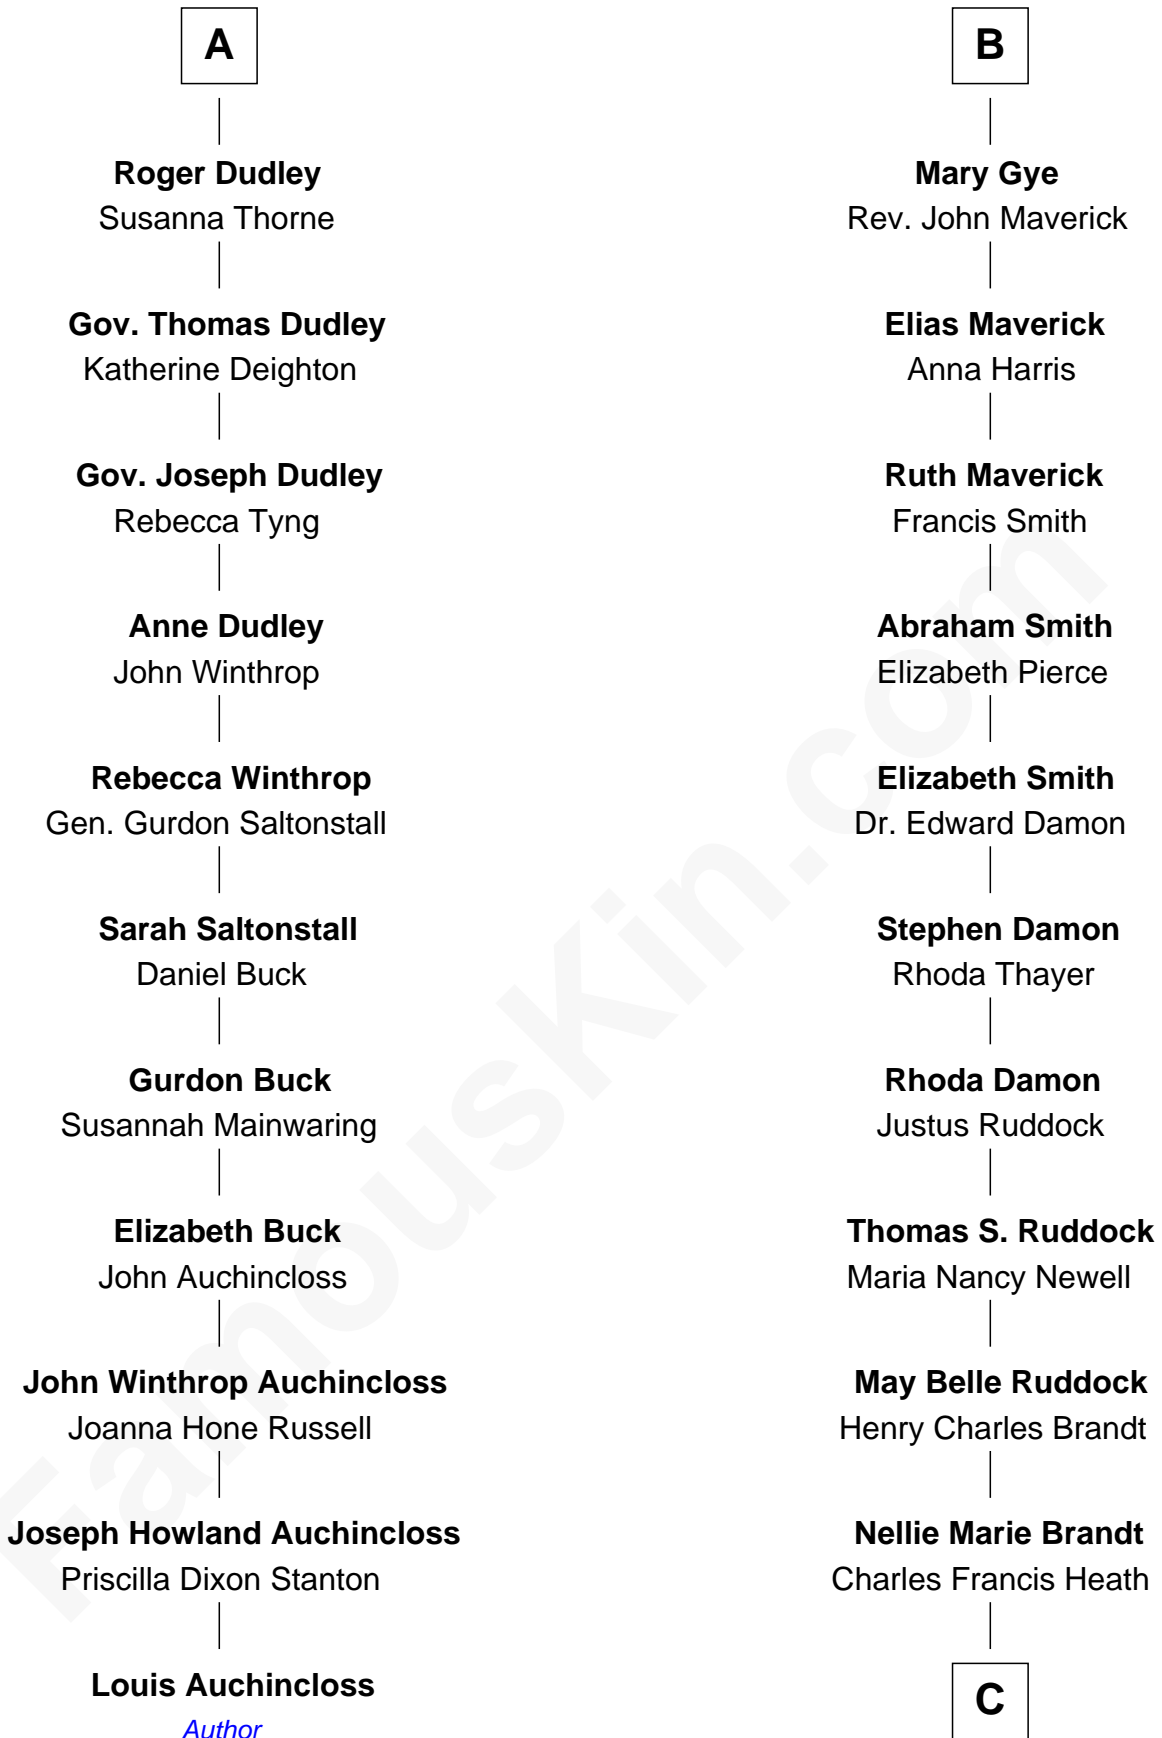

## Relationship Chart of

### Louis Auchincloss

Author

17th cousin 1 time removed of

### Sarah Palin

9th Governor of Alaska

**C**

Charles Richard Heath

Sarah Sheeran

**Sarah Palin**

*9th Governor of Alaska*

FamousKin.com