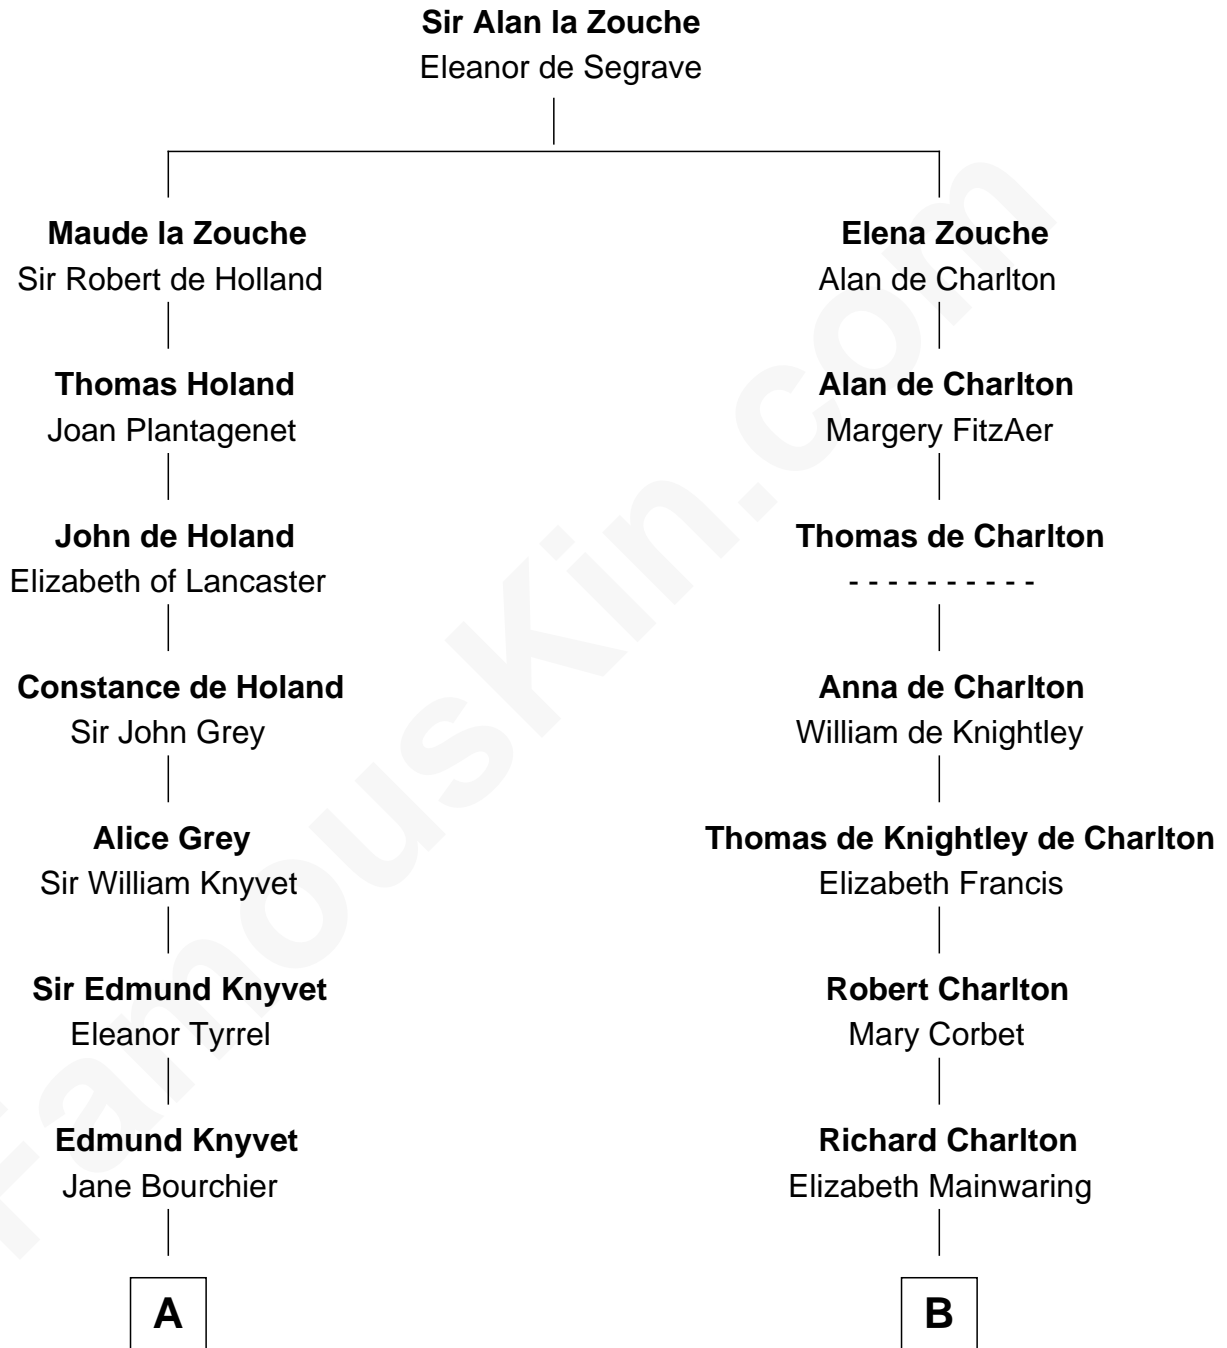

## Relationship Chart of

### Louis Auchincloss

Author

19th cousin 2 times removed of

**Sarah Palin**

9th Governor of Alaska

**C**

**John Winthrop Auchincloss**

Joanna Hone Russell

**Joseph Howland Auchincloss**

Priscilla Dixon Stanton

**Louis Auchincloss**

*Author*

**D**

**Thomas S. Ruddock**

Maria Nancy Newell

**May Belle Ruddock**