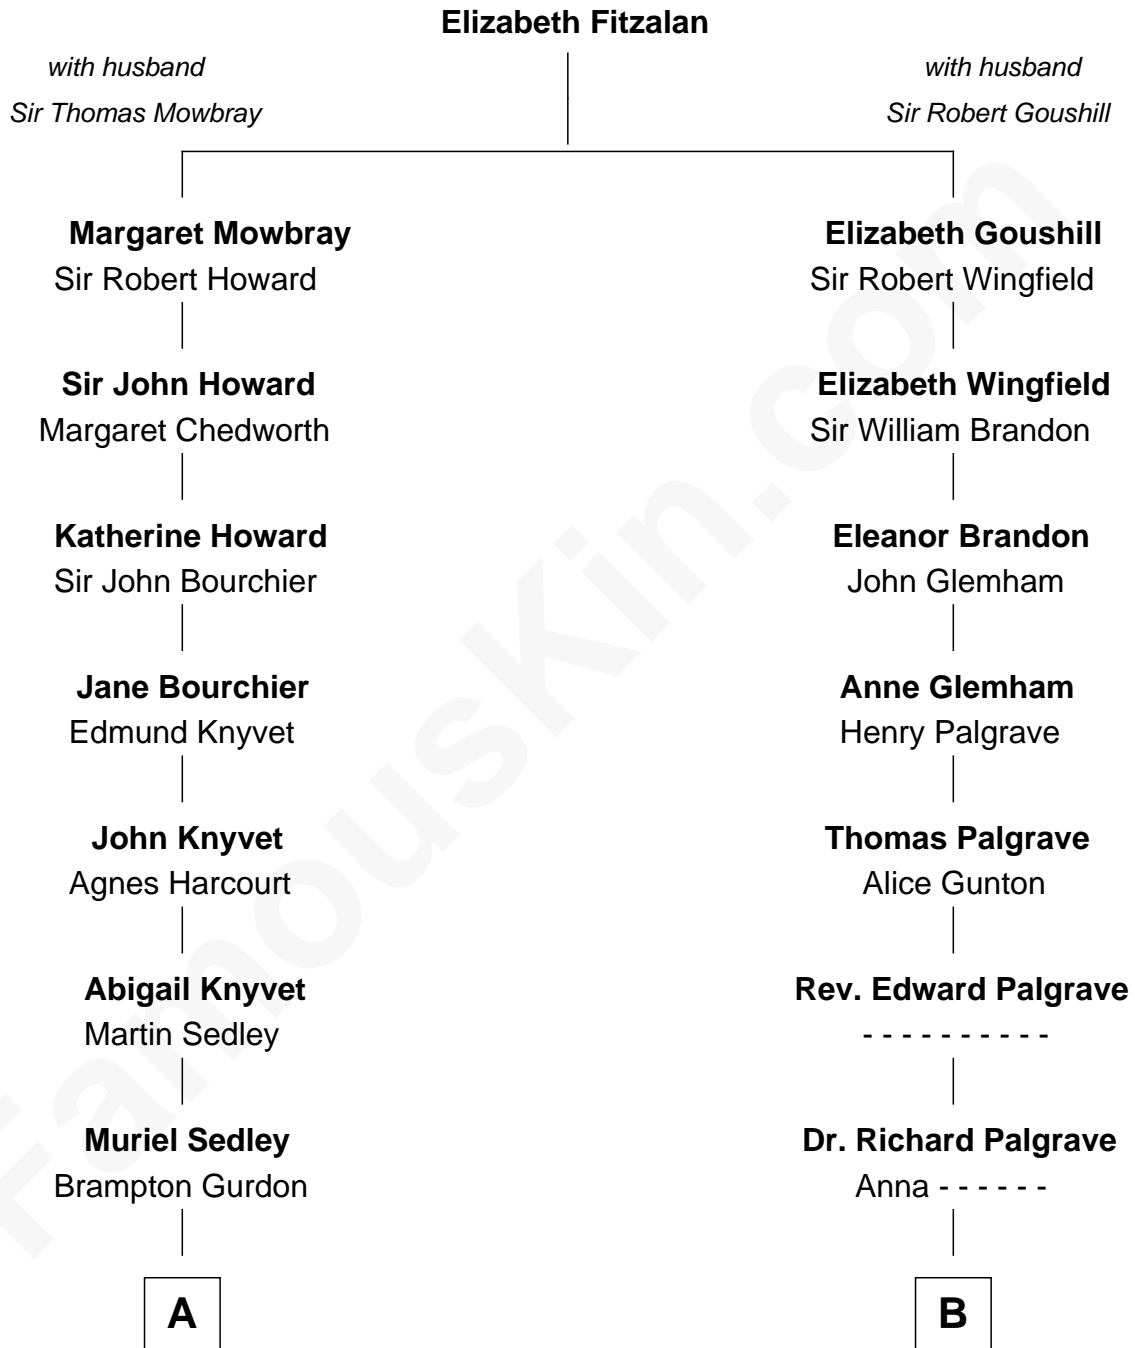

FamousKin.com

Relationship Chart of

Louis Auchincloss

Author

16th cousin 3 times removed of

Sarah Palin
9th Governor of Alaska

C

Charles Francis Heath

Nellie Marie Brandt

Charles Richard Heath

Sarah Sheeran

Sarah Palin

9th Governor of Alaska

FamousKin.com