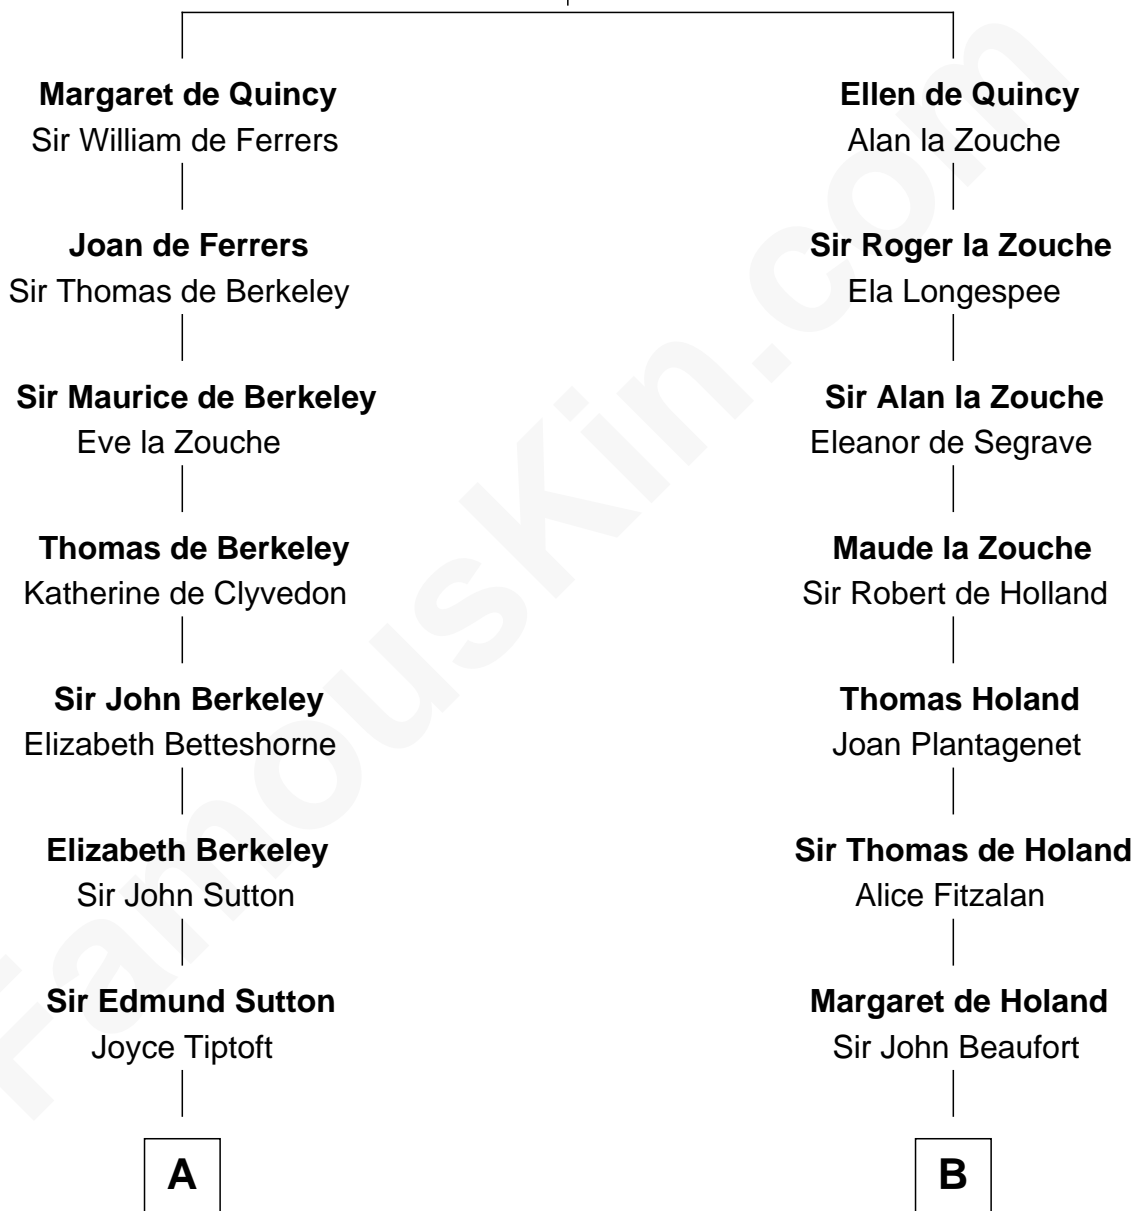

# FamousKin.com Relationship Chart of

**Louis Auchincloss**

*Author*

20th cousin of

**Alexander Hamilton**

*1st U.S. Secretary of the Treasury*

**Sir Roger de Quincy**

Helen of Galloway

**C**

**Elizabeth Buck**  
John Auchincloss

**John Winthrop Auchincloss**  
Joanna Hone Russell

**Joseph Howland Auchincloss**  
Priscilla Dixon Stanton

**Louis Auchincloss**  
*Author*

**D**

**Rebecca Cunningham**  
John Hamilton