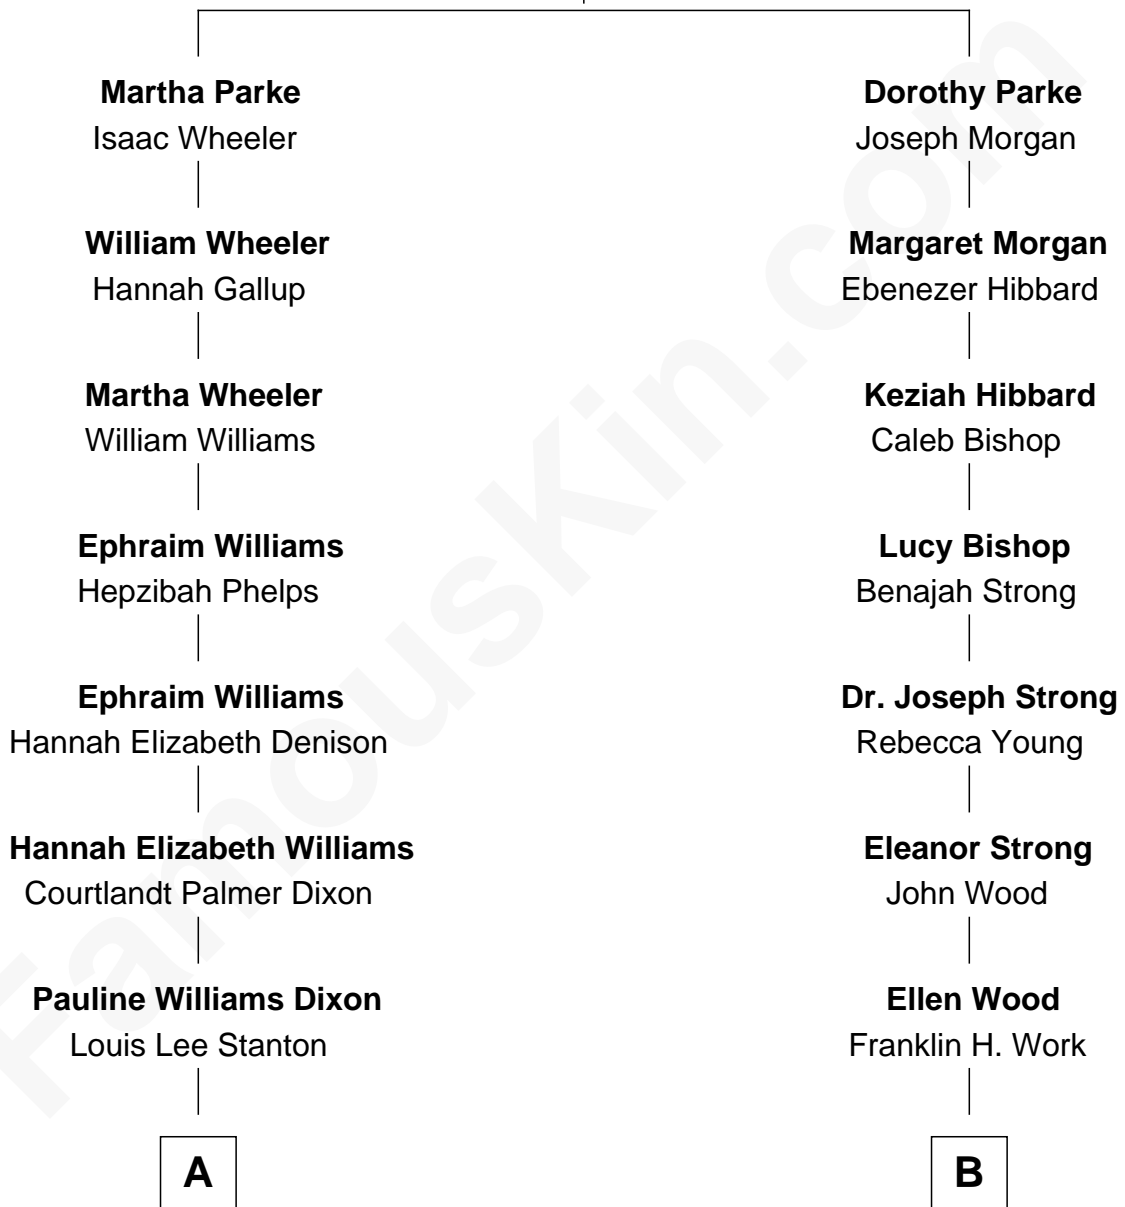

FamousKin.com

Relationship Chart of

Louis Auchincloss

Author

8th cousin 2 times removed of

Princess Diana

Princess of Wales

Thomas Parke
Dorothy Thompson

FamousKin.com