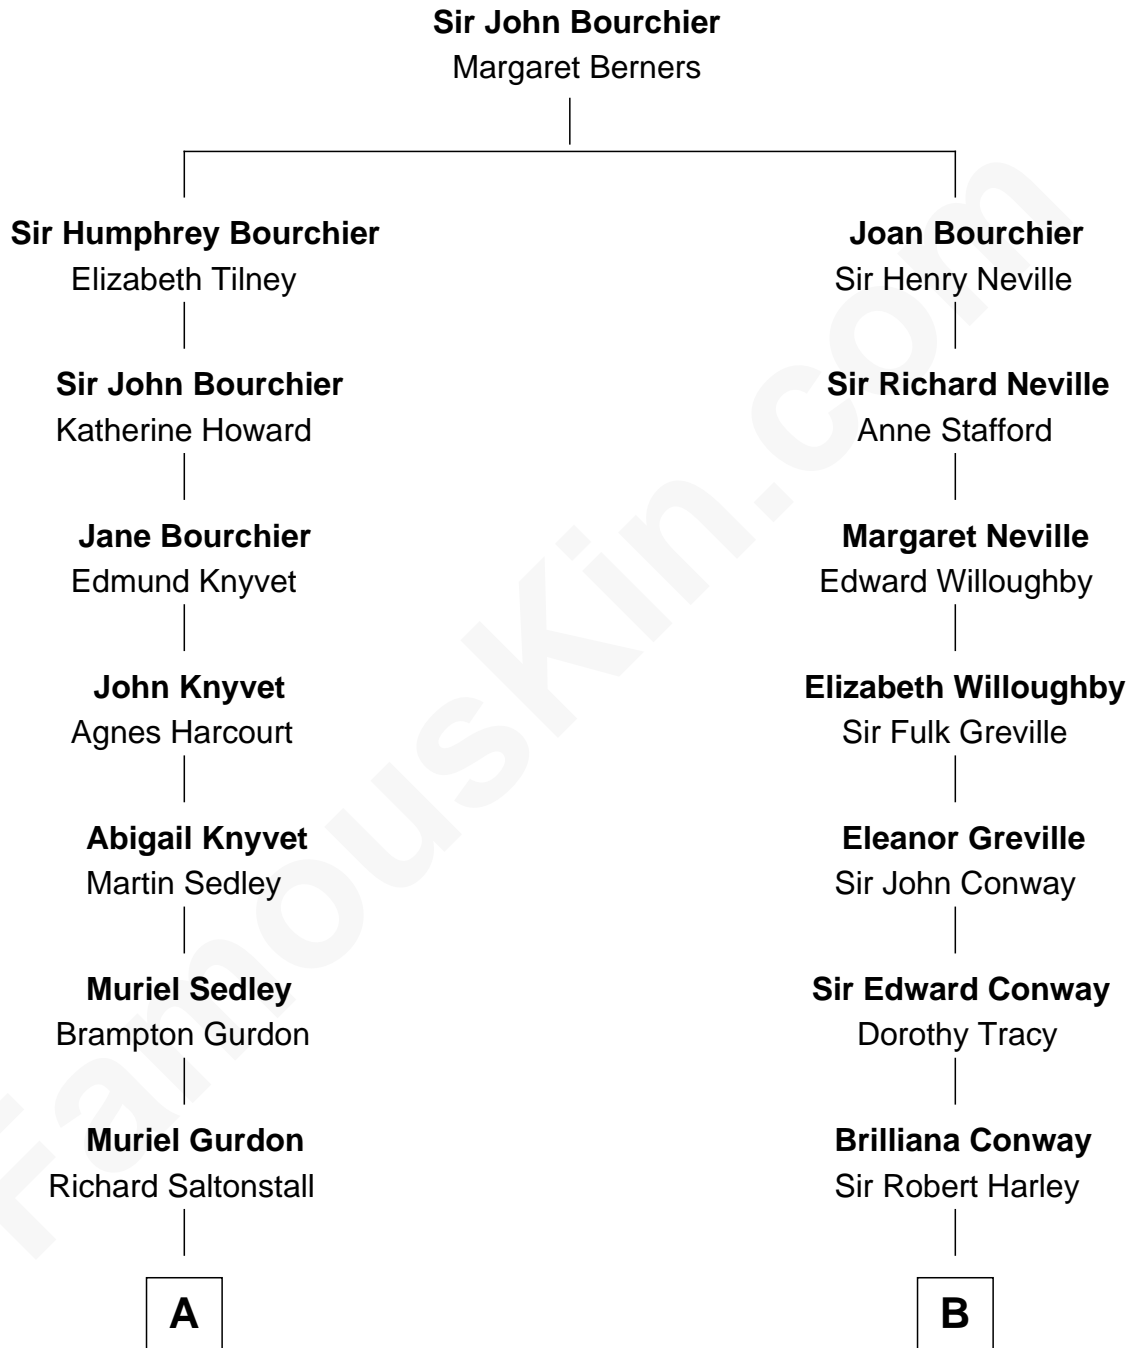

**FamousKin.com**  
**Relationship Chart of**  
**Louis Auchincloss**  
*Author*

15th cousin 3 times removed of  
**Prince William**  
*Prince of Wales*

C

Charles III, King of the United Kingdom

Princess Diana Frances Spencer

Prince William

*Prince of Wales*

FamousKin.com