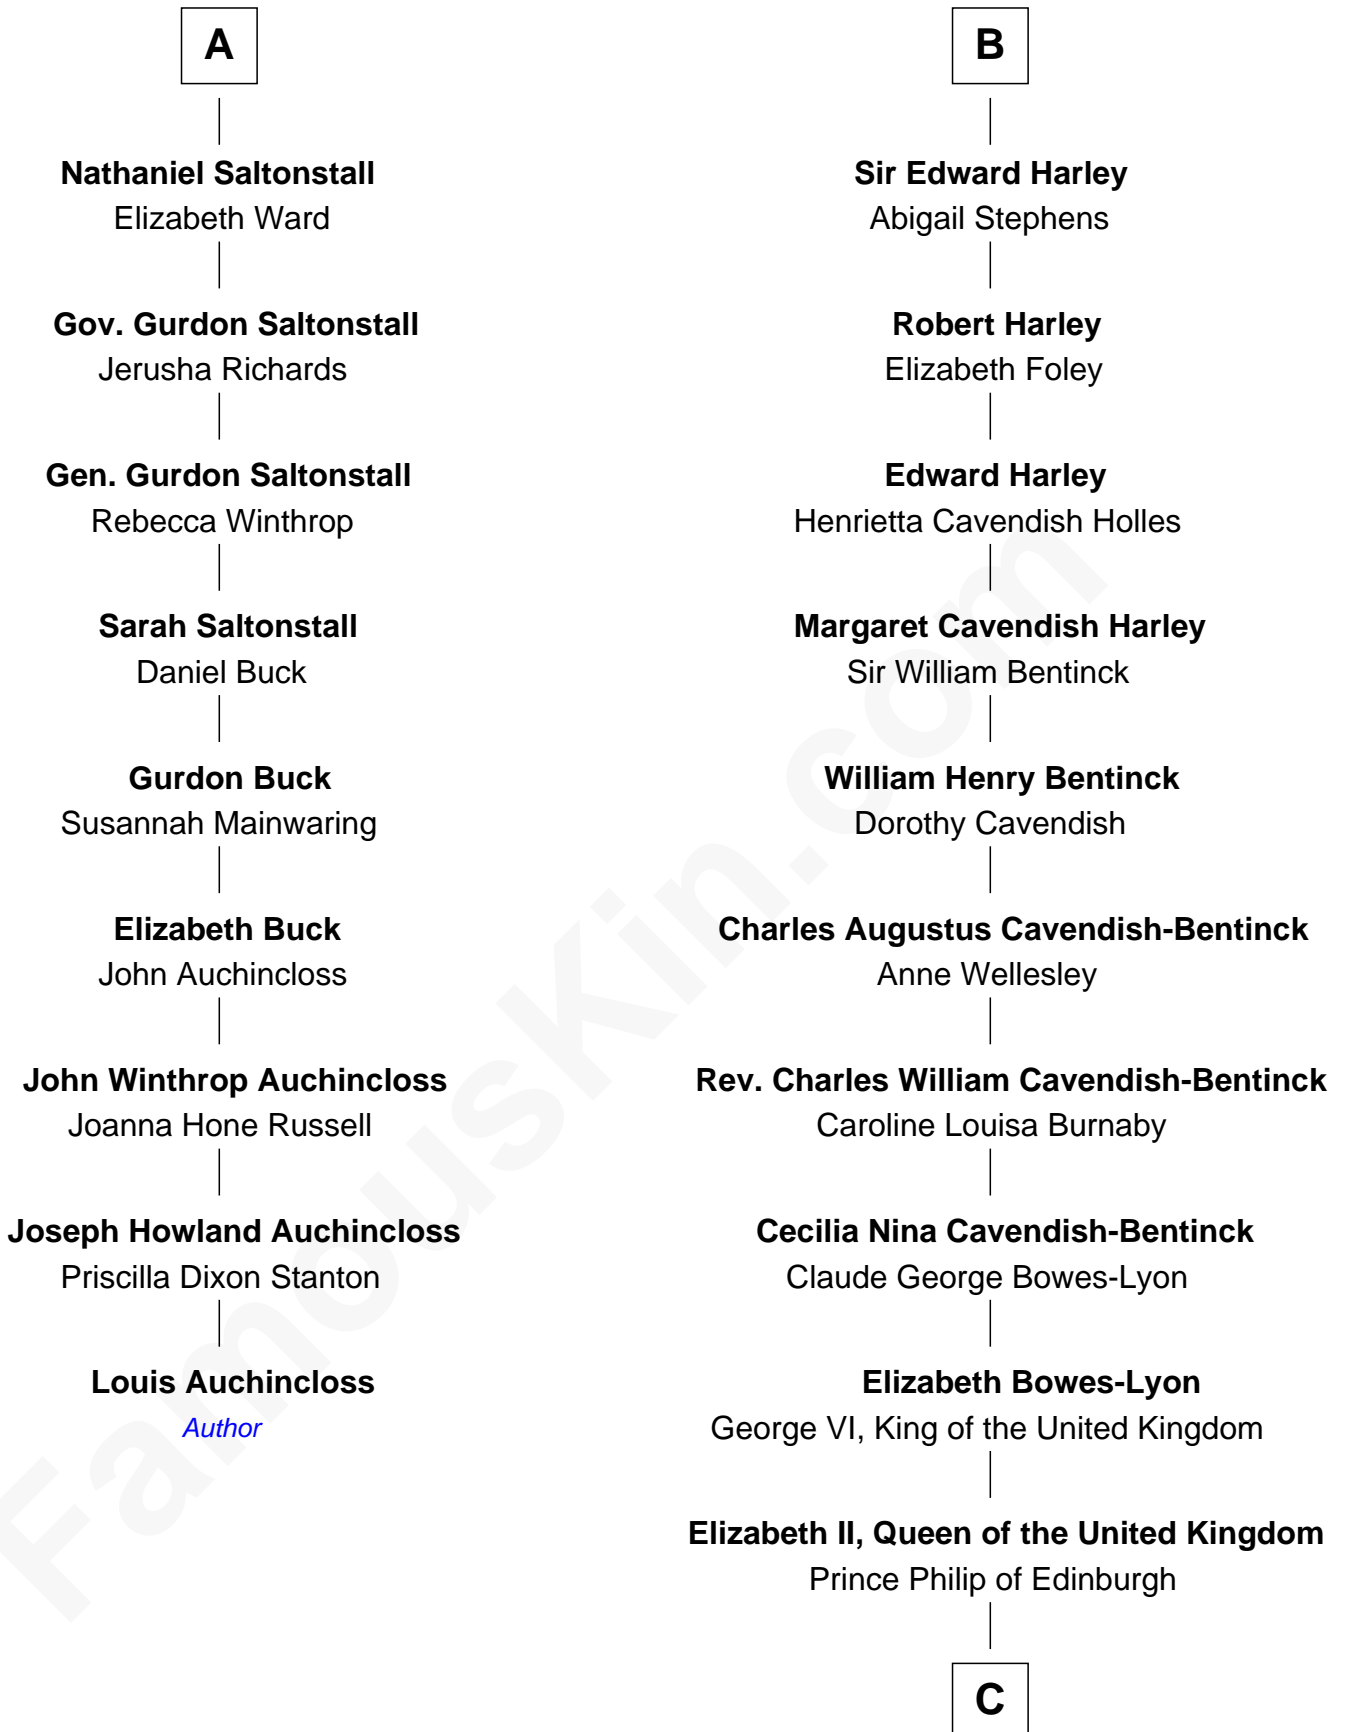

**FamousKin.com**  
**Relationship Chart of**  
**Louis Auchincloss**  
*Author*

15th cousin 3 times removed of  
**Prince William**  
*Prince of Wales*

C

Charles III, King of the United Kingdom

Princess Diana Frances Spencer

Prince William

*Prince of Wales*

FamousKin.com