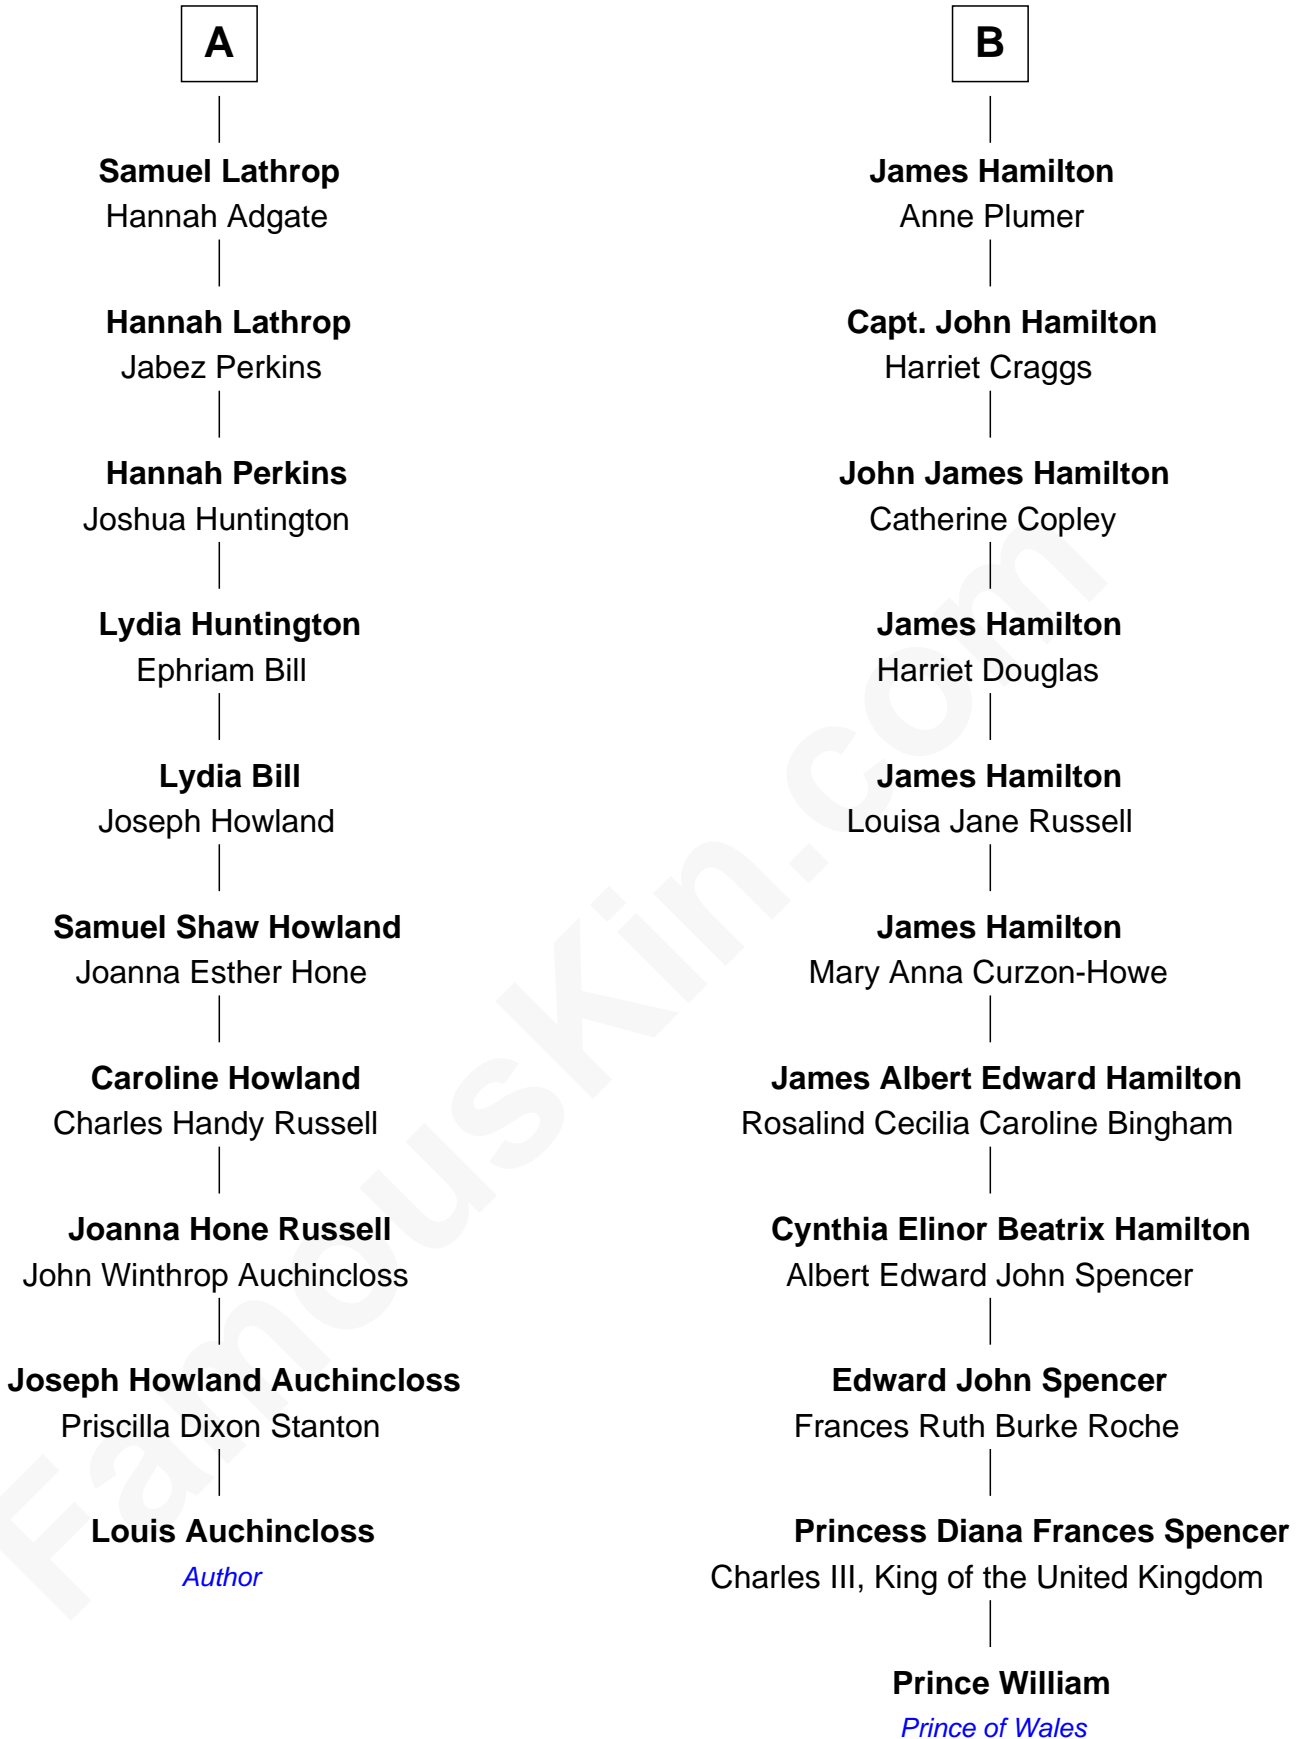

FamousKin.com

Relationship Chart of

Louis Auchincloss

Author

16th cousin 1 time removed of

Prince William

Prince of Wales

Sir John Colepepper
Agnes Gainsford

William photo by [InSapphoWeTrust](#) (CC BY-SA 2.0)