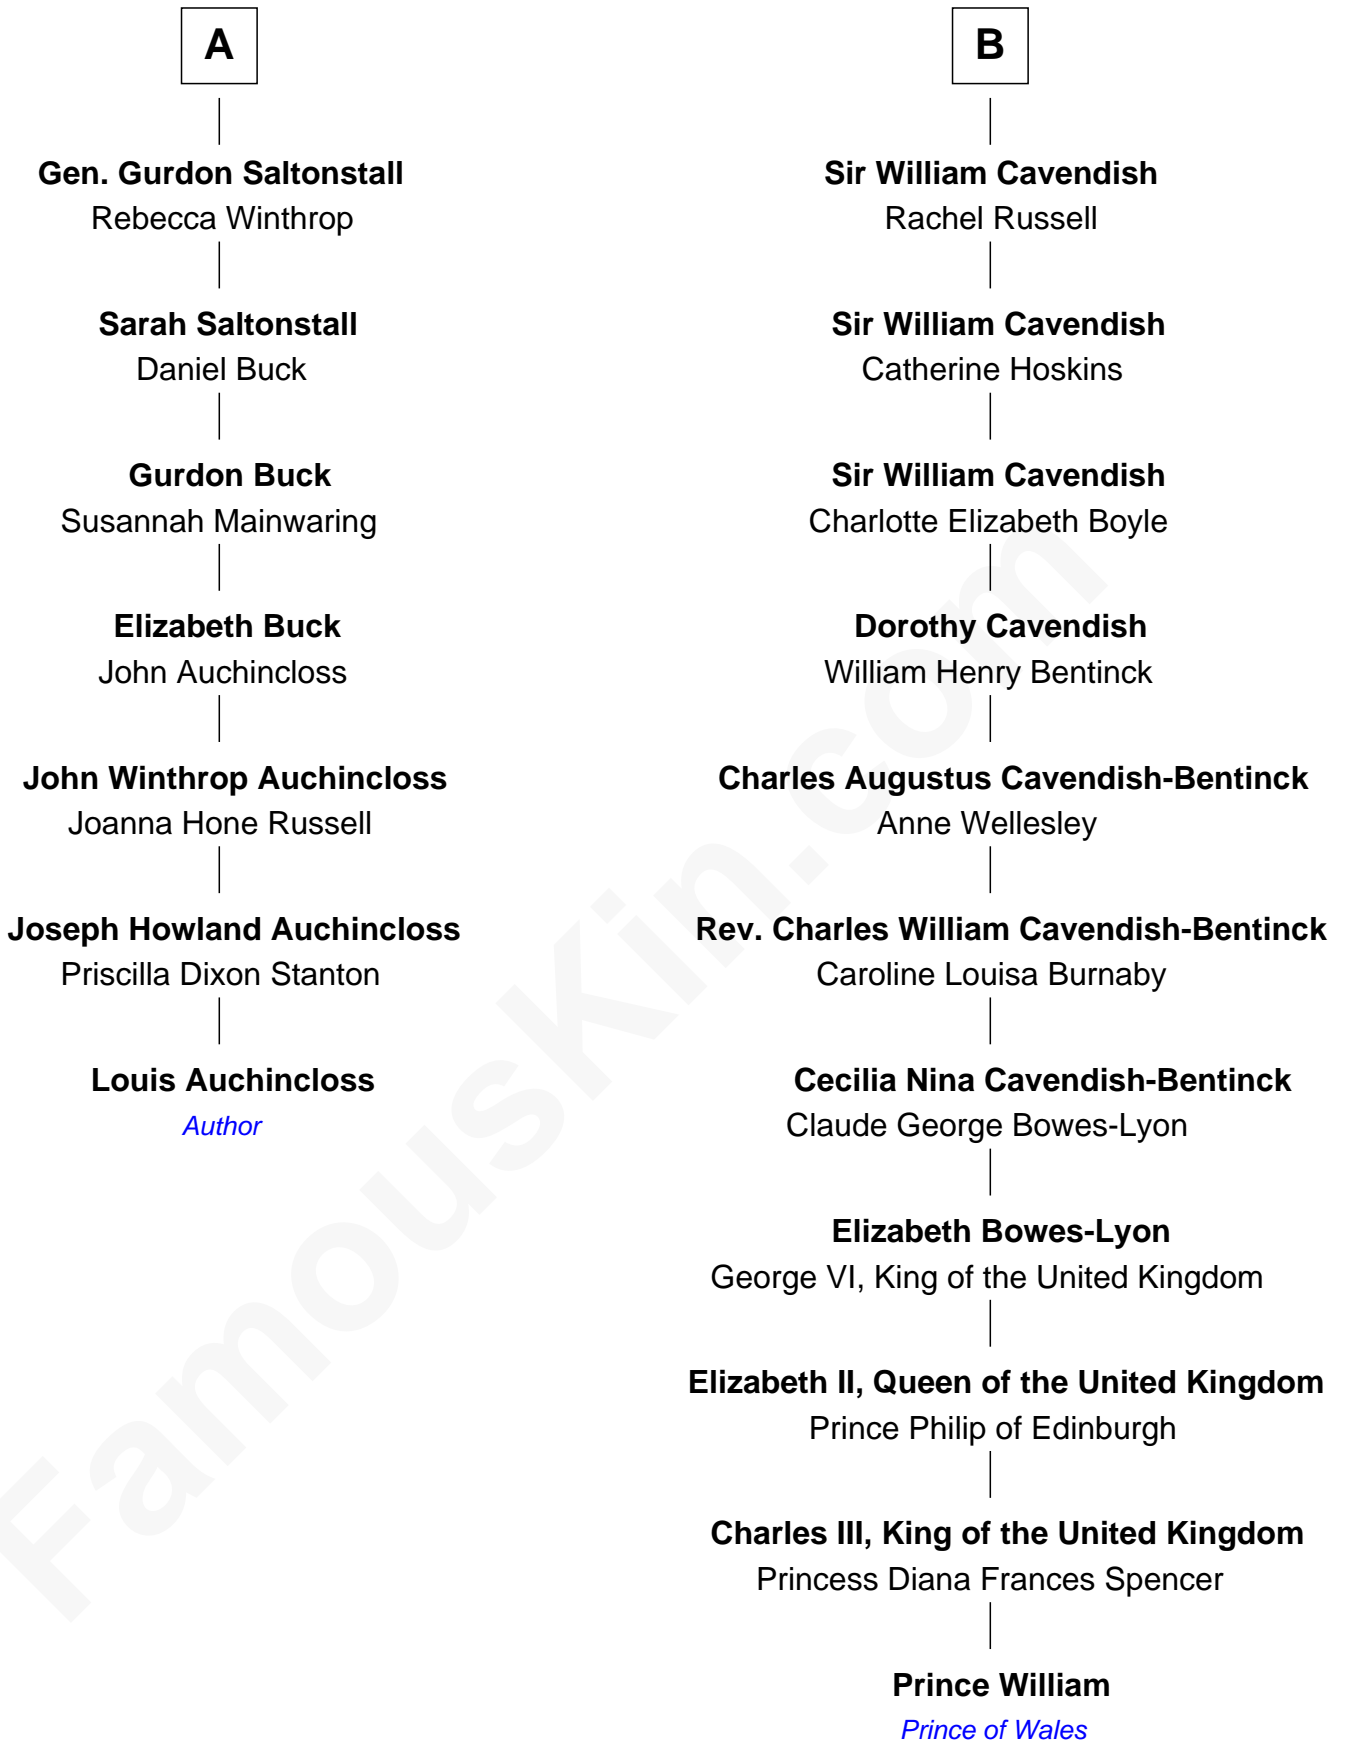

FamousKin.com
Relationship Chart of
Louis Auchincloss
Author

13th cousin 4 times removed of
Prince William
Prince of Wales

Sir Edmund Knyvet
 Eleanor Tyrrel

Edmund Knyvet
 Jane Bouchier

John Knyvet
 Agnes Harcourt

Abigail Knyvet
 Martin Sedley

Muriel Sedley
 Brampton Gurdon

Muriel Gurdon
 Richard Saltonstall

Nathaniel Saltonstall
 Elizabeth Ward

Gov. Gurdon Saltonstall
 Jerusha Richards

A

Sir Thomas Knyvet
 Muriel Howard

Sir Henry Knyvet
 Anne Pickering

Sir Henry Knyvet
 Elizabeth Stumpe

Catherine Knyvet
 Thomas Howard

Catherine Howard
 Sir William Cecil

Elizabeth Cecil
 William Cavendish

Sir William Cavendish
 Mary Butler

B

William photo by [InSapphoWeTrust](#) (CC BY-SA 2.0)