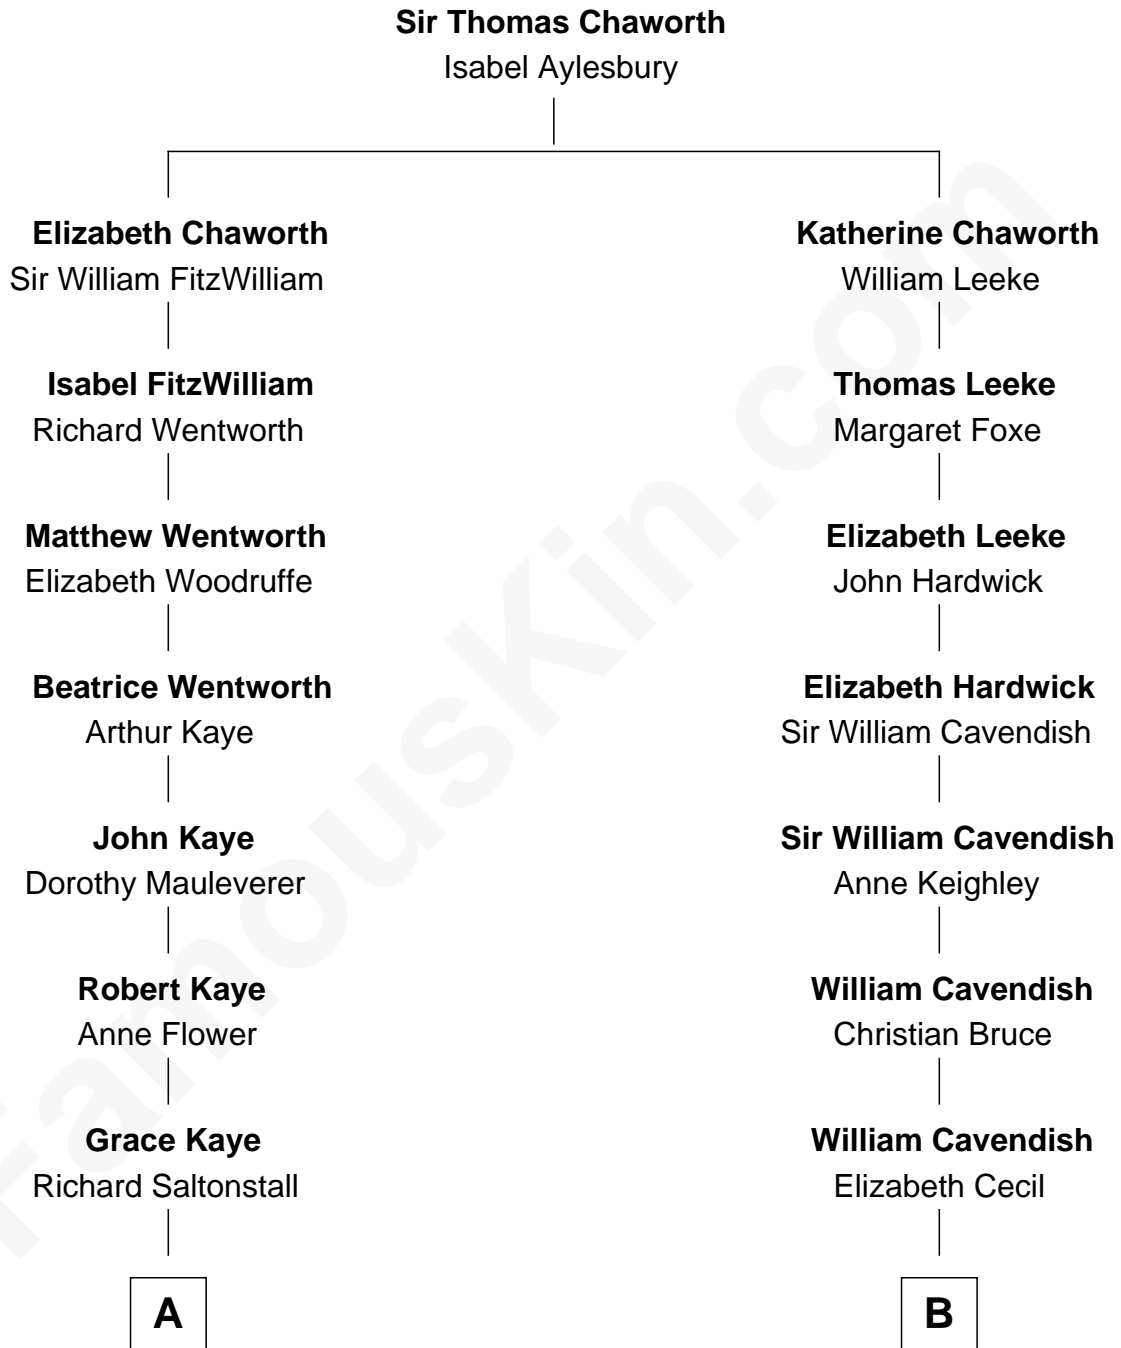

FamousKin.com
Relationship Chart of
Louis Auchincloss
Author

16th cousin 2 times removed of
Prince William
Prince of Wales

C

Charles III, King of the United Kingdom

Princess Diana Frances Spencer

Prince William

Prince of Wales

FamousKin.com