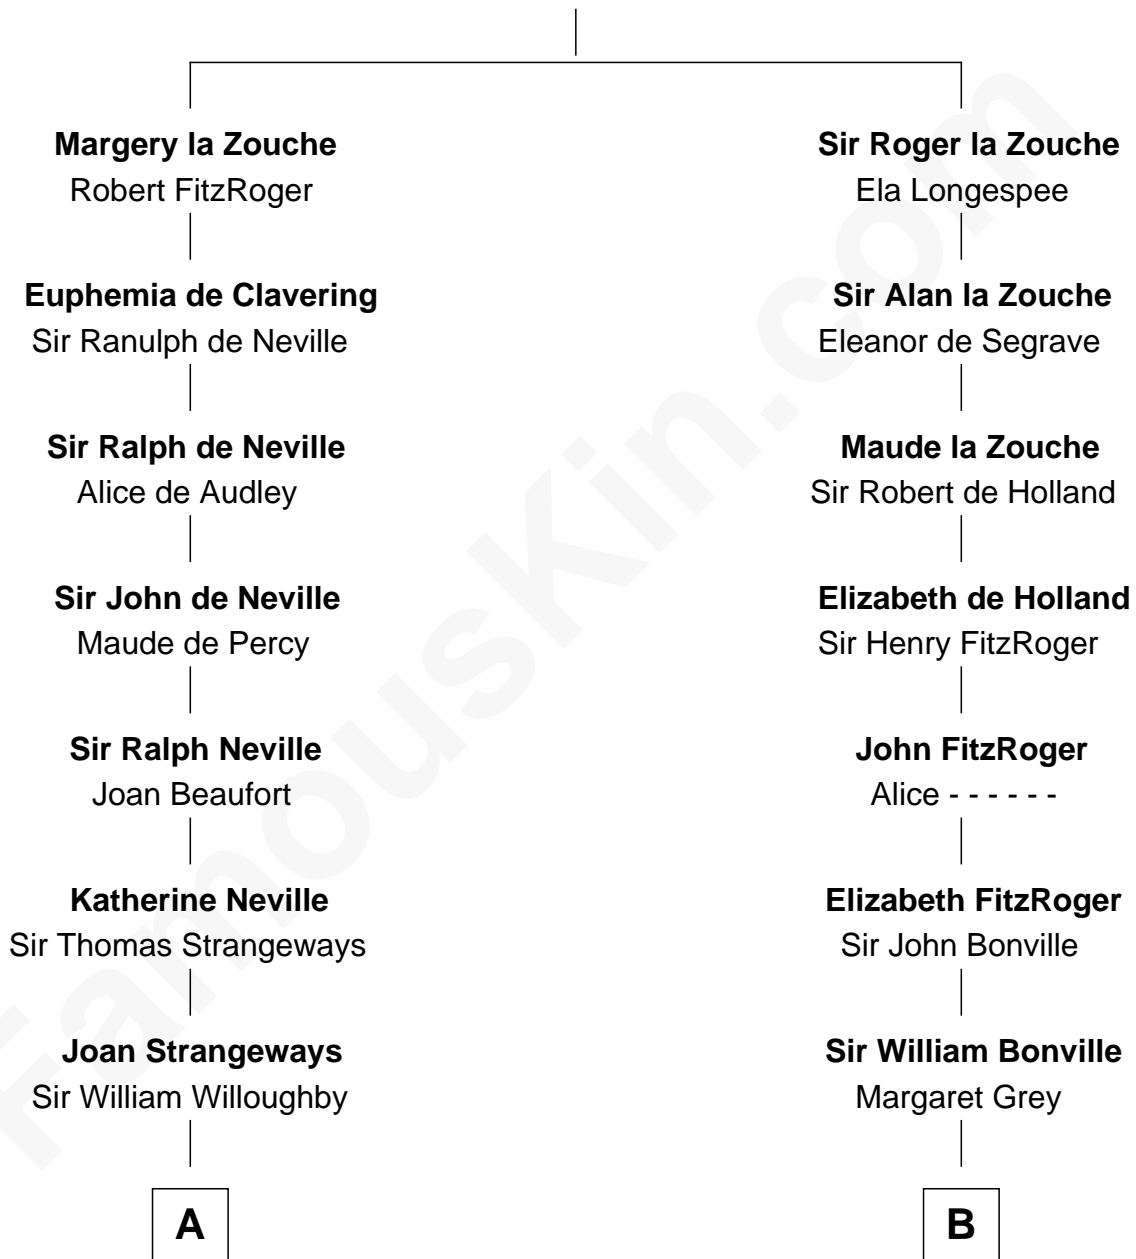

FamousKin.com Relationship Chart of

Louis Auchincloss

Author

20th cousin of

William Rufus Day

36th U.S. Secretary of State

Alan la Zouche

Ellen de Quincy

C

Elizabeth Buck
John Auchincloss

John Winthrop Auchincloss
Joanna Hone Russell

Joseph Howland Auchincloss
Priscilla Dixon Stanton

Louis Auchincloss
Author

D

Dr. Rufus Spalding
Lydia Paine

Rufus Paine Spalding
Lucretia A. Swift