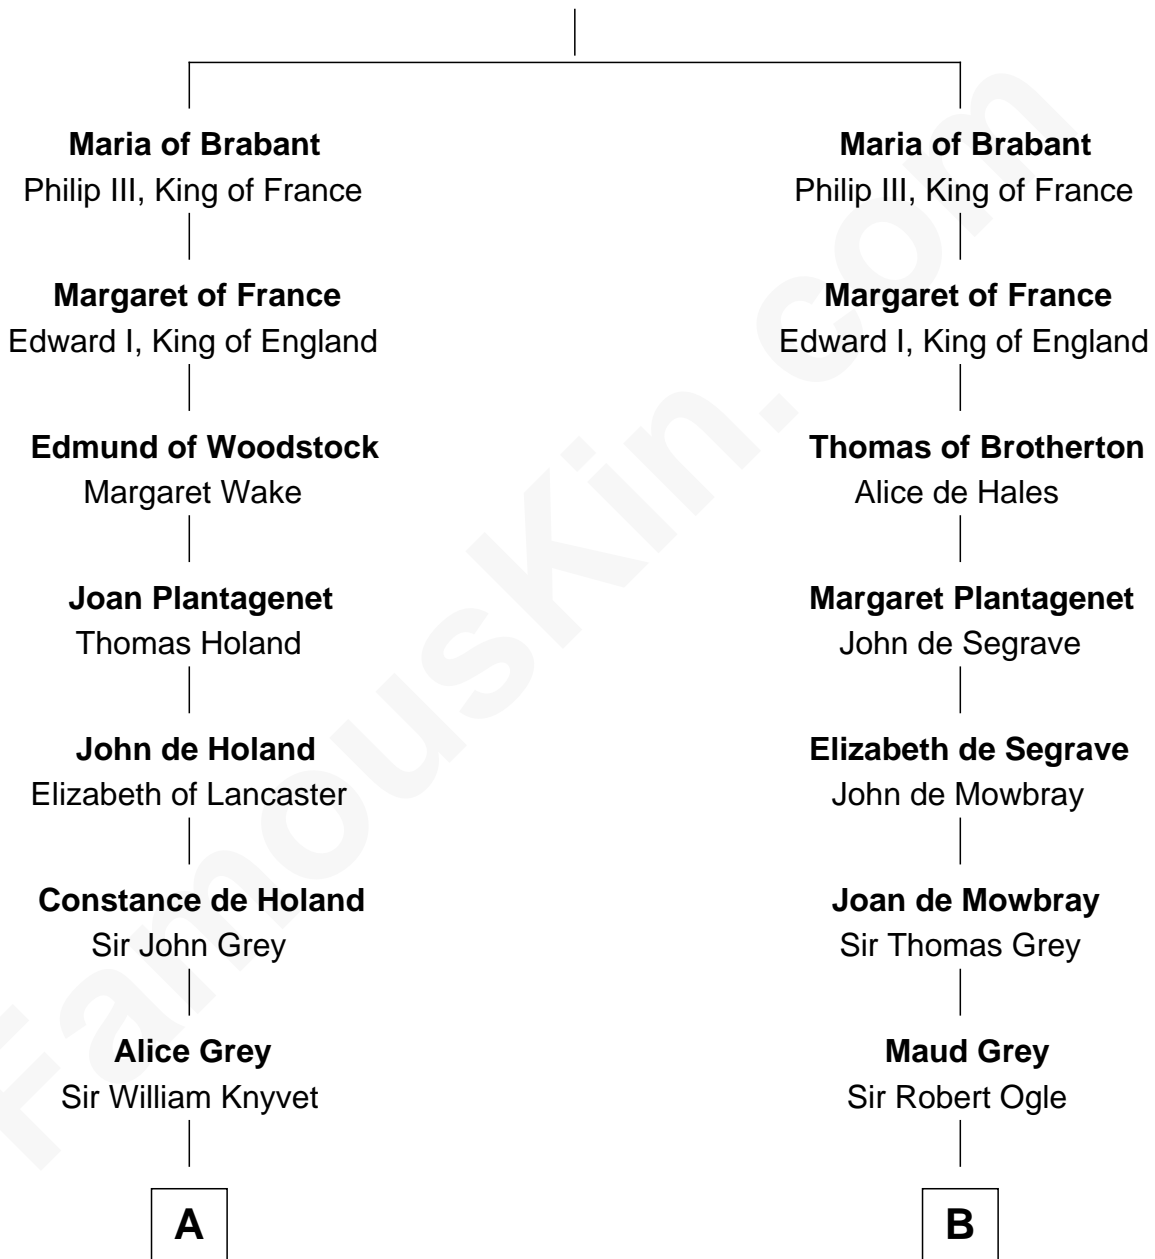

FamousKin.com Relationship Chart of

Louis Auchincloss

Author

21st cousin of

William Rufus Day

36th U.S. Secretary of State

Henry III, Duke of Brabant

Adelaide of Burgundy

C

Gurdon Buck
Susannah Mainwaring

Elizabeth Buck
John Auchincloss

John Winthrop Auchincloss
Joanna Hone Russell

Joseph Howland Auchincloss
Priscilla Dixon Stanton

Louis Auchincloss
Author

D

Ebenezer Spalding
Mary Fassett