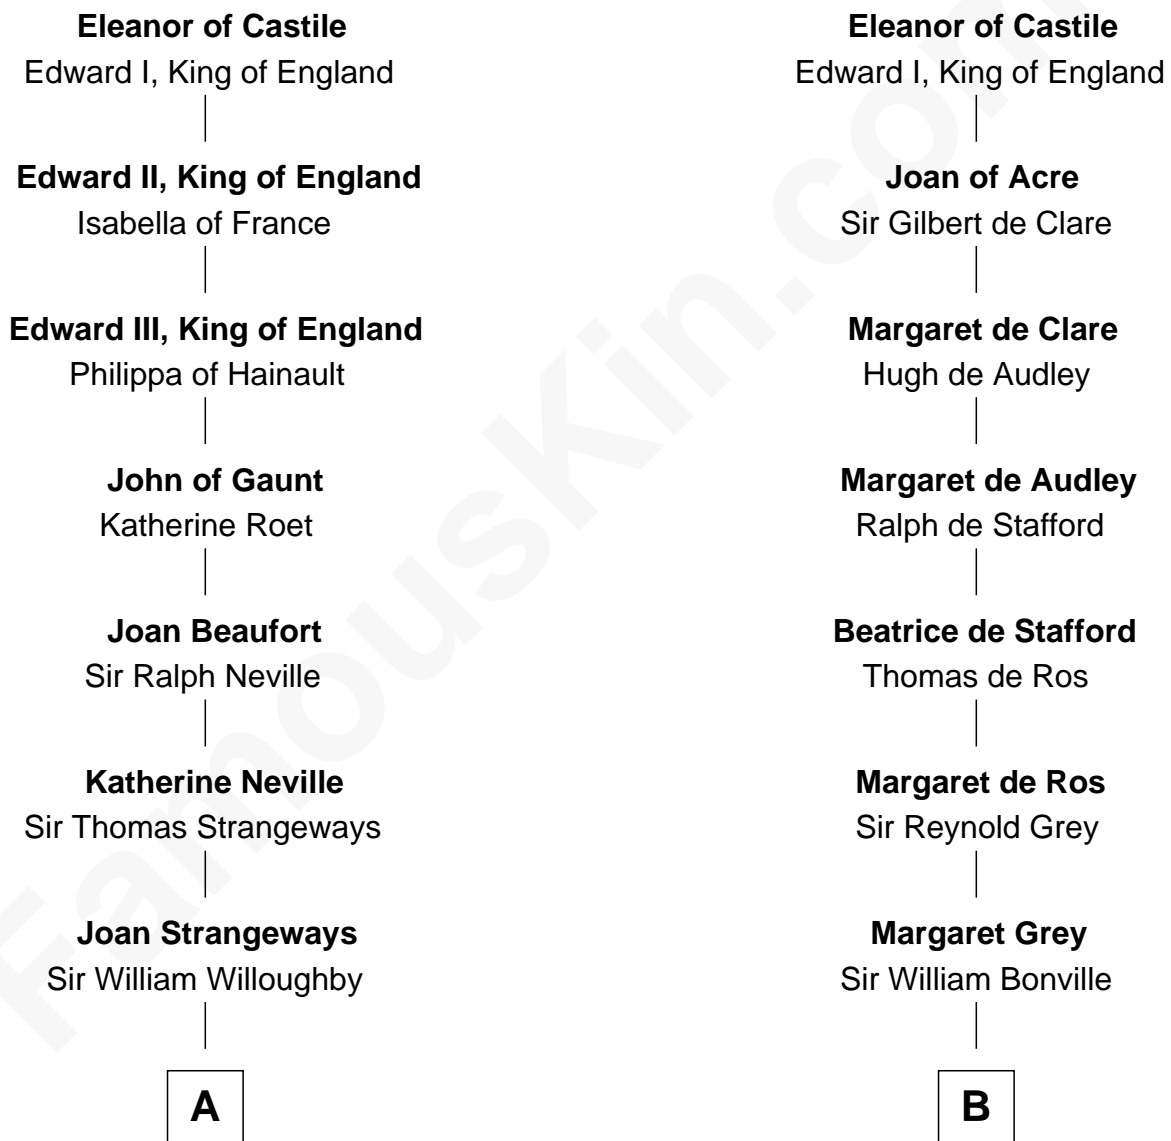

FamousKin.com Relationship Chart of

Louis Auchincloss

Author

20th cousin of

William Rufus Day

36th U.S. Secretary of State

Ferdinand III, King of Castile

Joanna of Ponthieu

C

Elizabeth Buck
John Auchincloss

John Winthrop Auchincloss
Joanna Hone Russell

Joseph Howland Auchincloss
Priscilla Dixon Stanton

Louis Auchincloss
Author

D

Dr. Rufus Spalding
Lydia Paine

Rufus Paine Spalding
Lucretia A. Swift