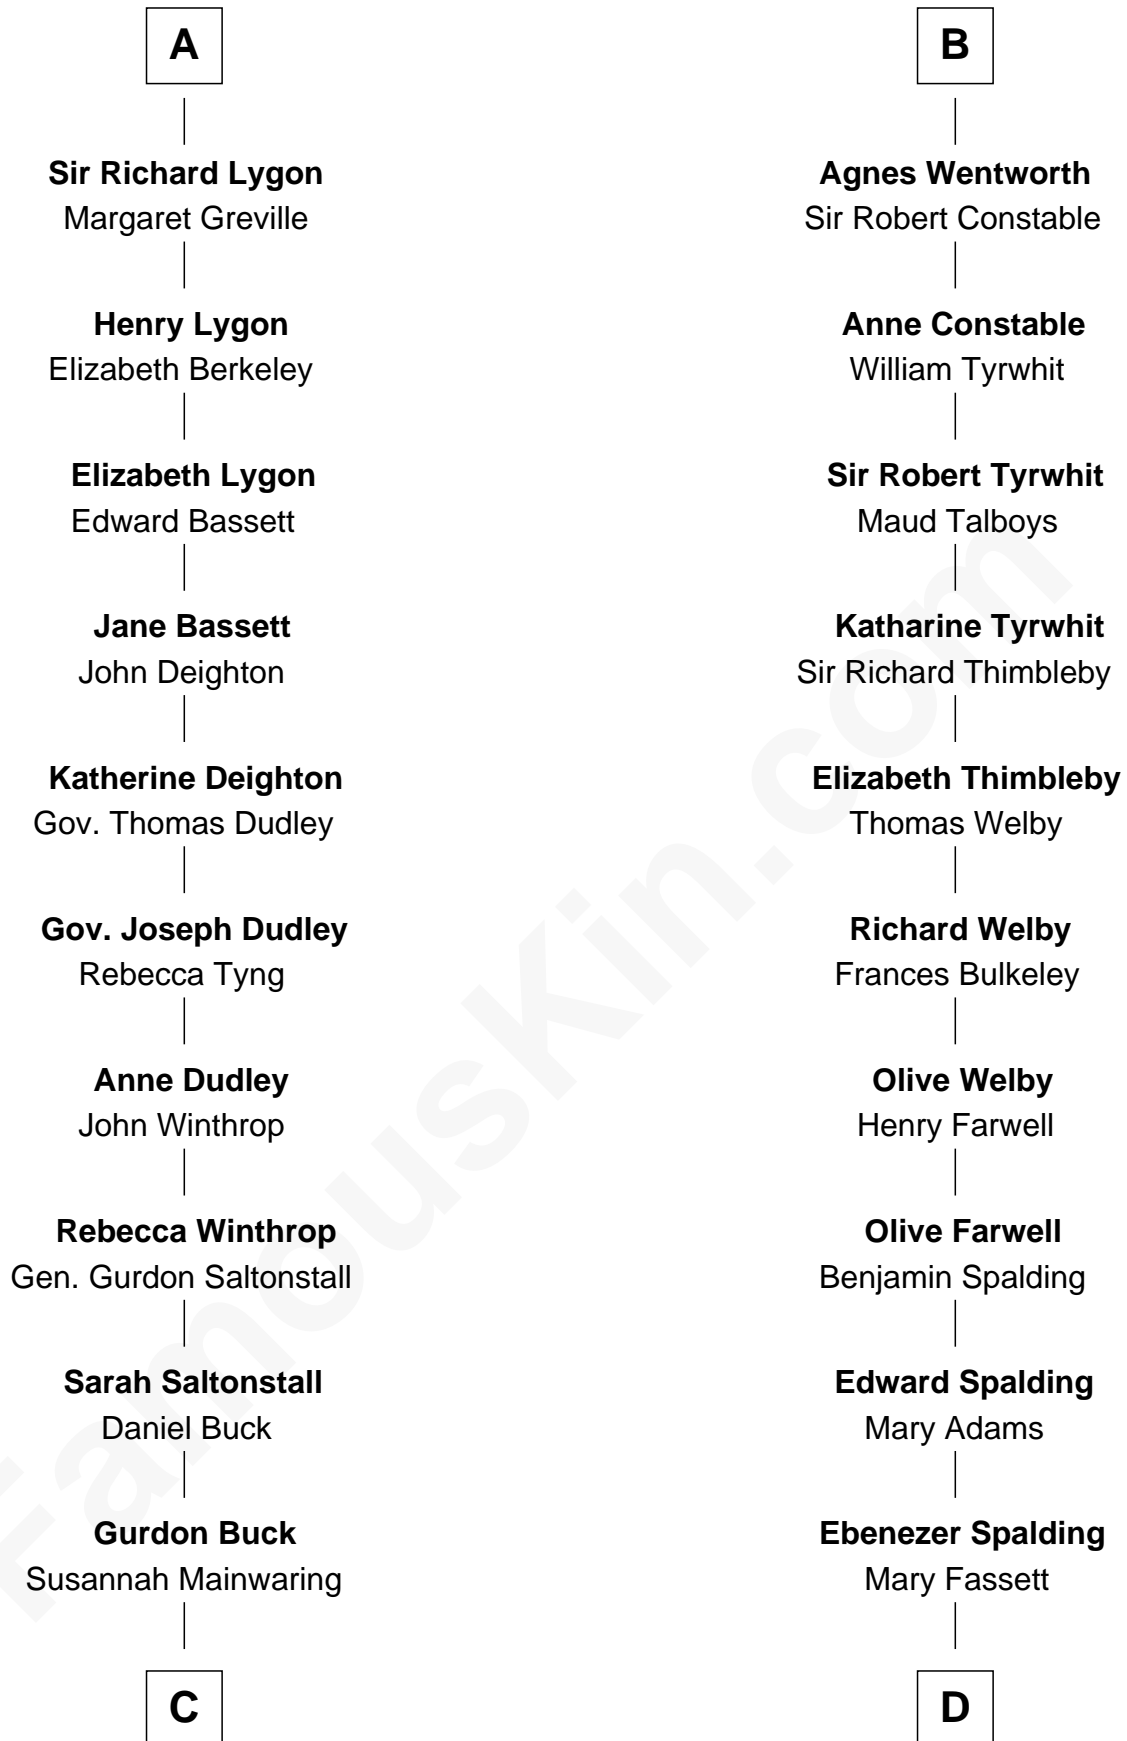

FamousKin.com Relationship Chart of

Louis Auchincloss

Author

20th cousin of

William Rufus Day

36th U.S. Secretary of State

Sir William de Beauchamp

Isabel Mauduit

Elizabeth - - - - -

Sir Philip le Despencer

Elizabeth de Tibetot

Margery Despencer

Sir Roger Wentworth

B

C

Elizabeth Buck
John Auchincloss

John Winthrop Auchincloss
Joanna Hone Russell

Joseph Howland Auchincloss
Priscilla Dixon Stanton

Louis Auchincloss
Author

D

Dr. Rufus Spalding
Lydia Paine

Rufus Paine Spalding
Lucretia A. Swift

Emily Swift Spalding
Luther Day