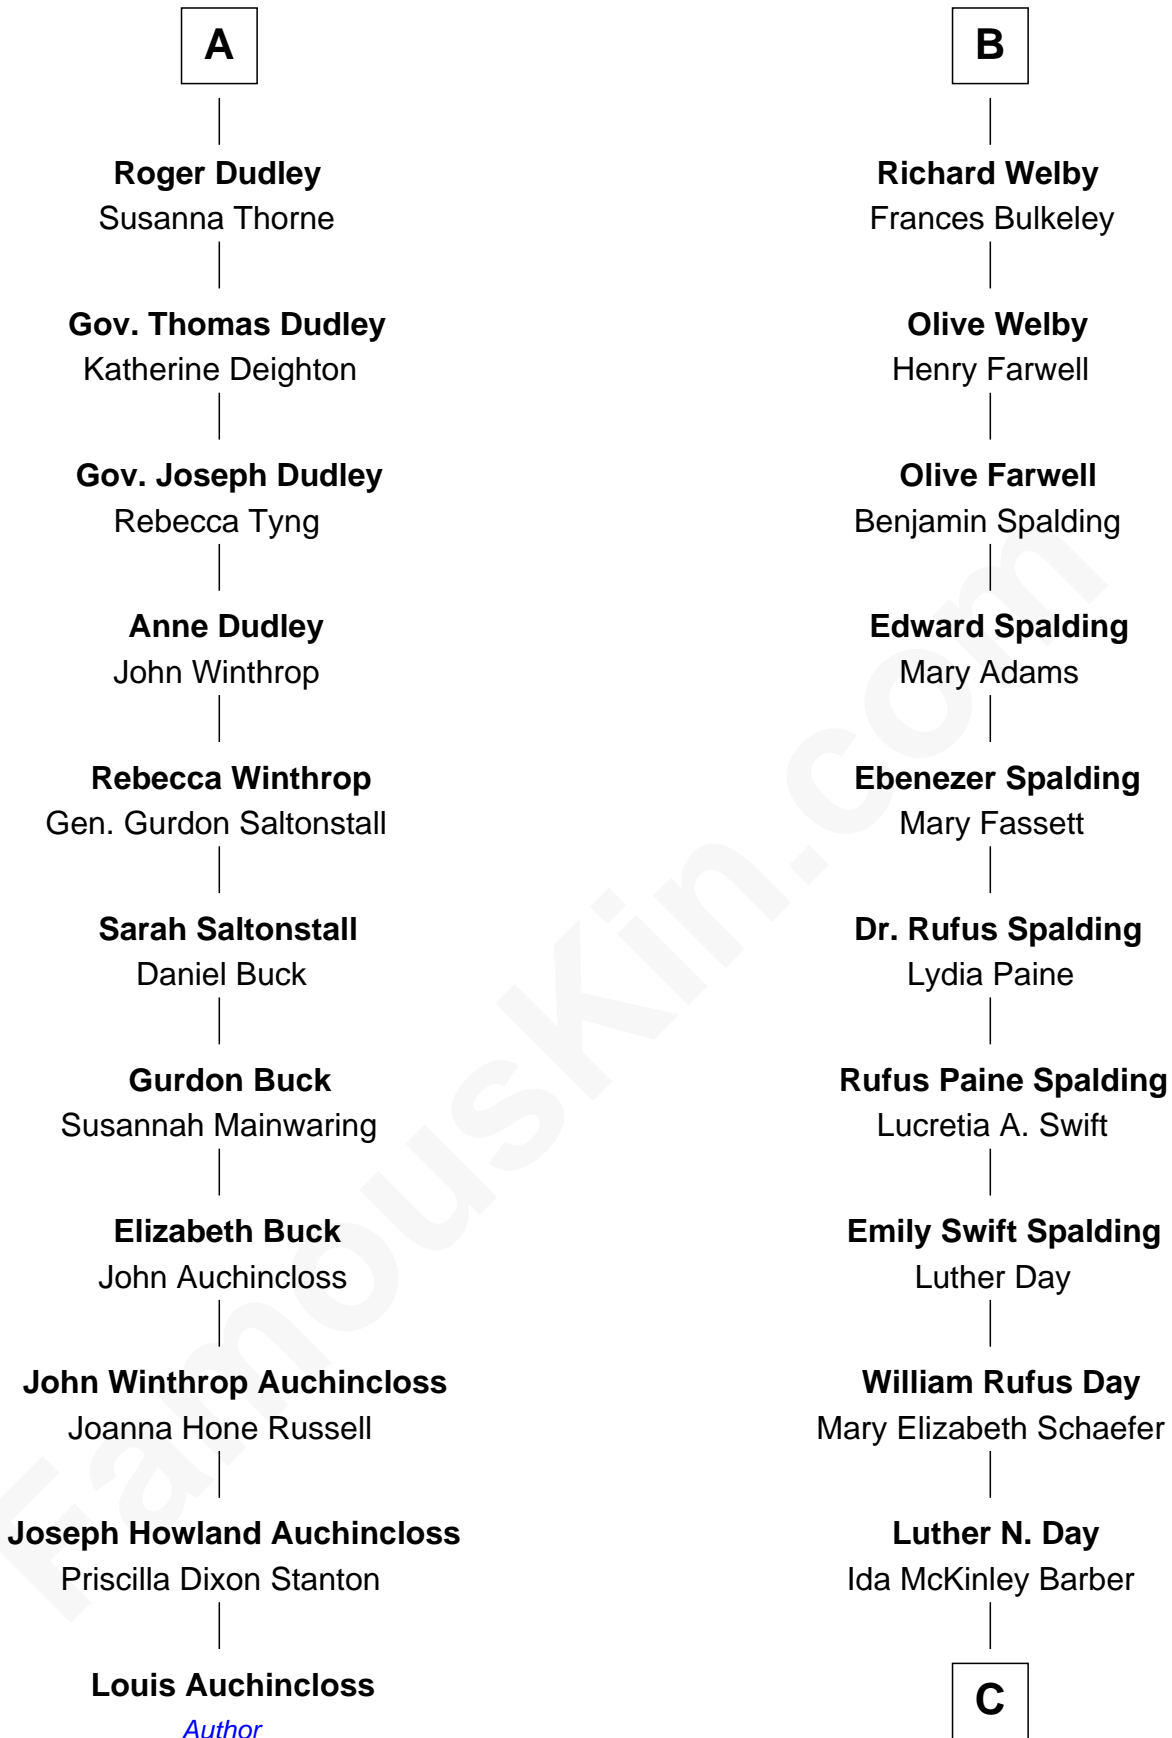

FamousKin.com

Relationship Chart of

Louis Auchincloss

Author

17th cousin 2 times removed of

Anna Gunn

TV and Movie Actress

Sir Philip le Despencer

William Tyrwhit

Sir Robert Tyrwhit

Maud Talboys

Katharine Tyrwhit

Sir Richard Thimbleby

Elizabeth Thimbleby

Thomas Welby

B