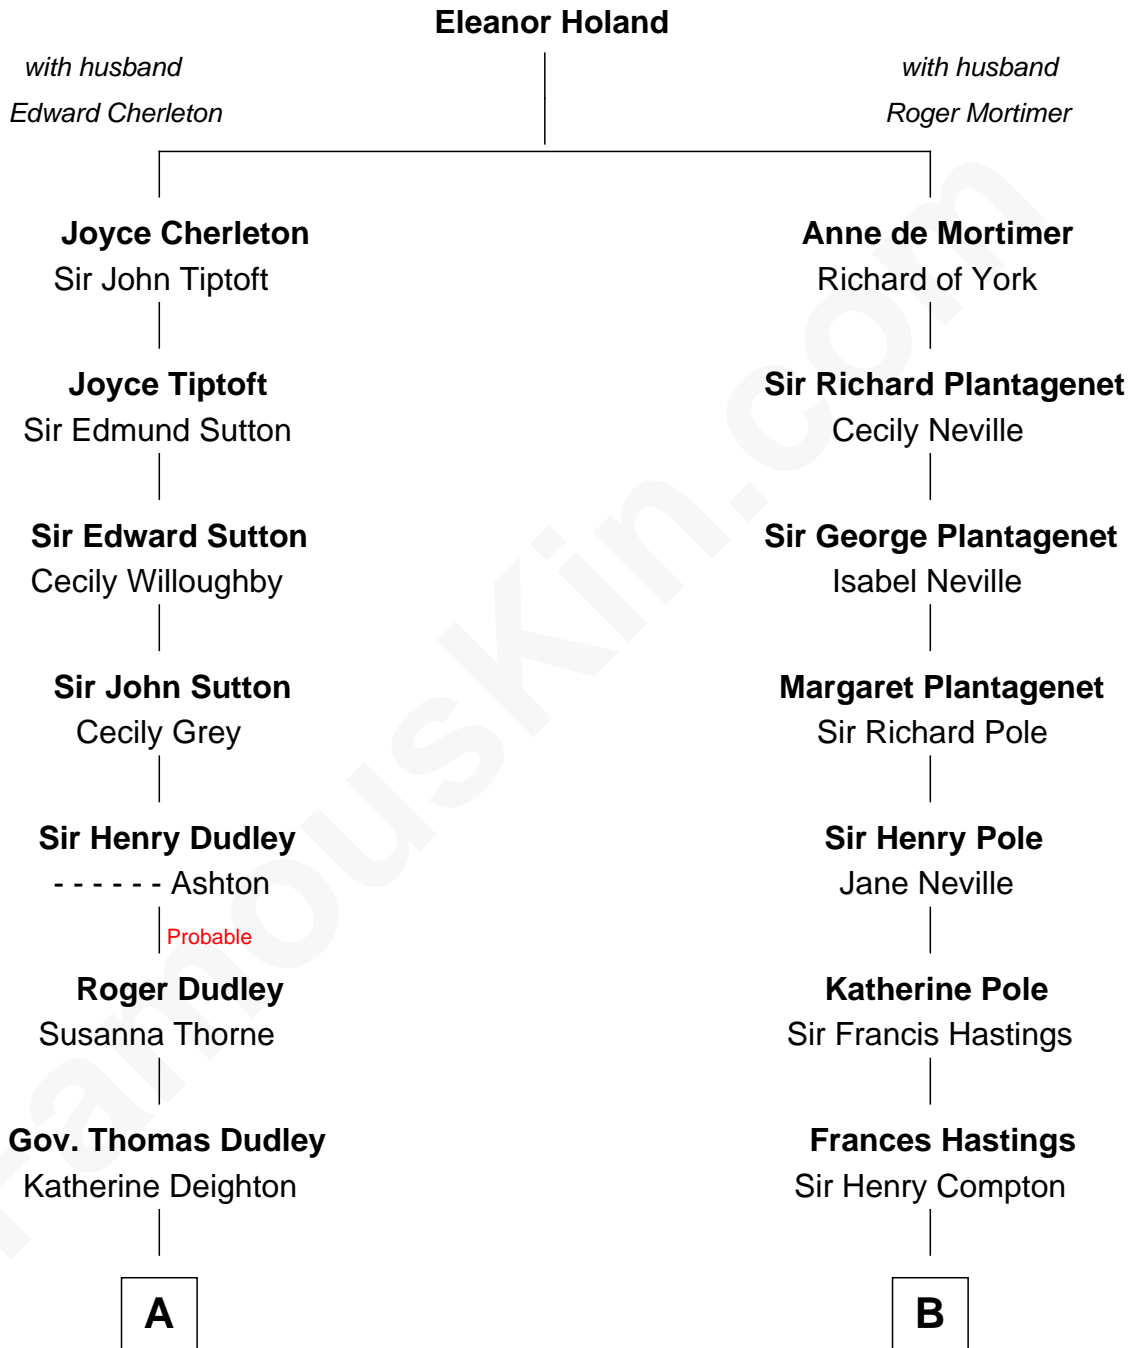

## Relationship Chart of

### Louis Auchincloss

Author

15th cousin 4 times removed of

**Prince Harry**  
Duke of Sussex

C

**Edward John Spencer**  
Frances Ruth Burke Roche

**Princess Diana Frances Spencer**  
Charles III, King of the United Kingdom