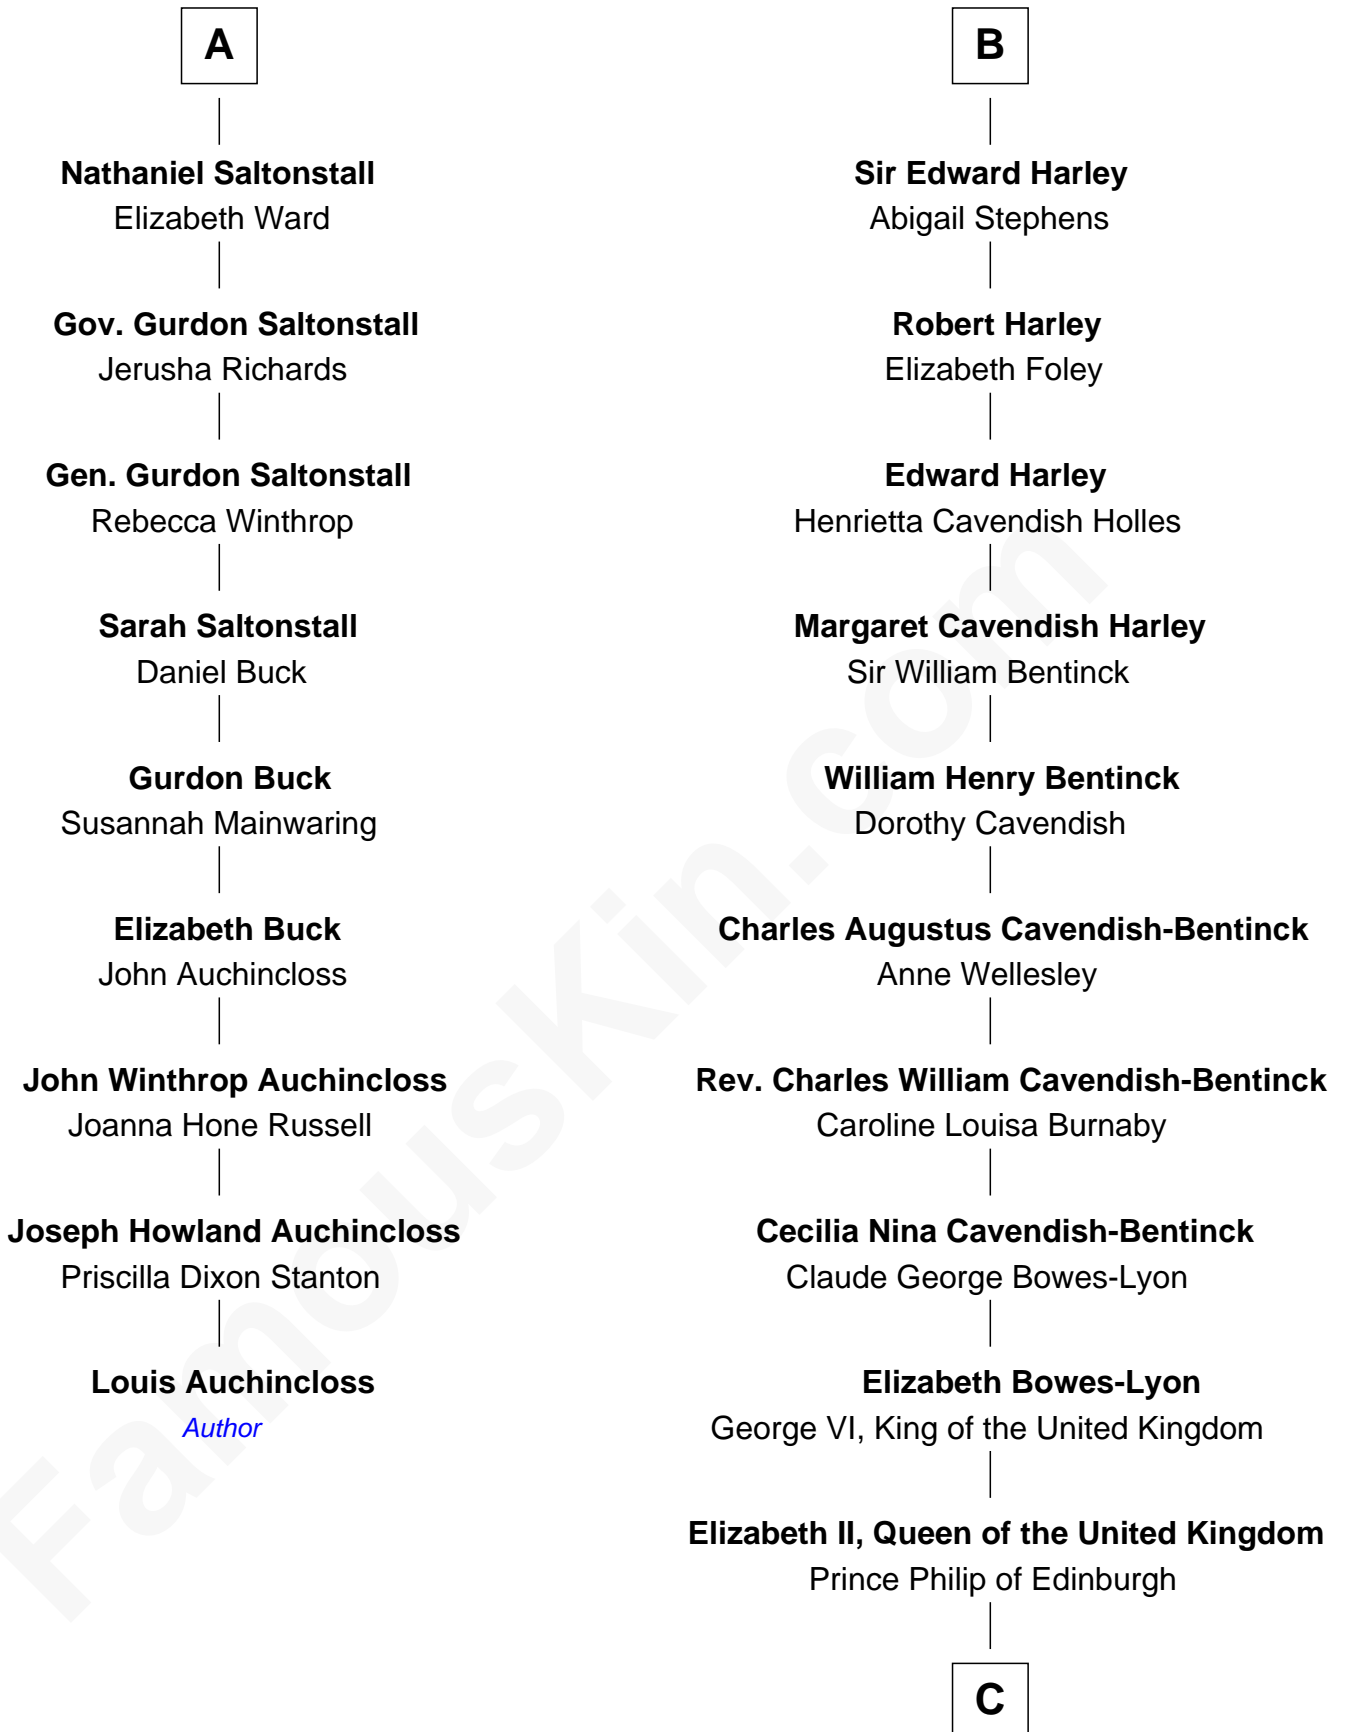

FamousKin.com

Relationship Chart of

Louis Auchincloss

Author

15th cousin 3 times removed of

Prince Harry

Duke of Sussex

Sir John Bouchier

Eleanor Greville

Sir John Conway

Sir Edward Conway

Dorothy Tracy

Brilliana Conway

Sir Robert Harley

B

C