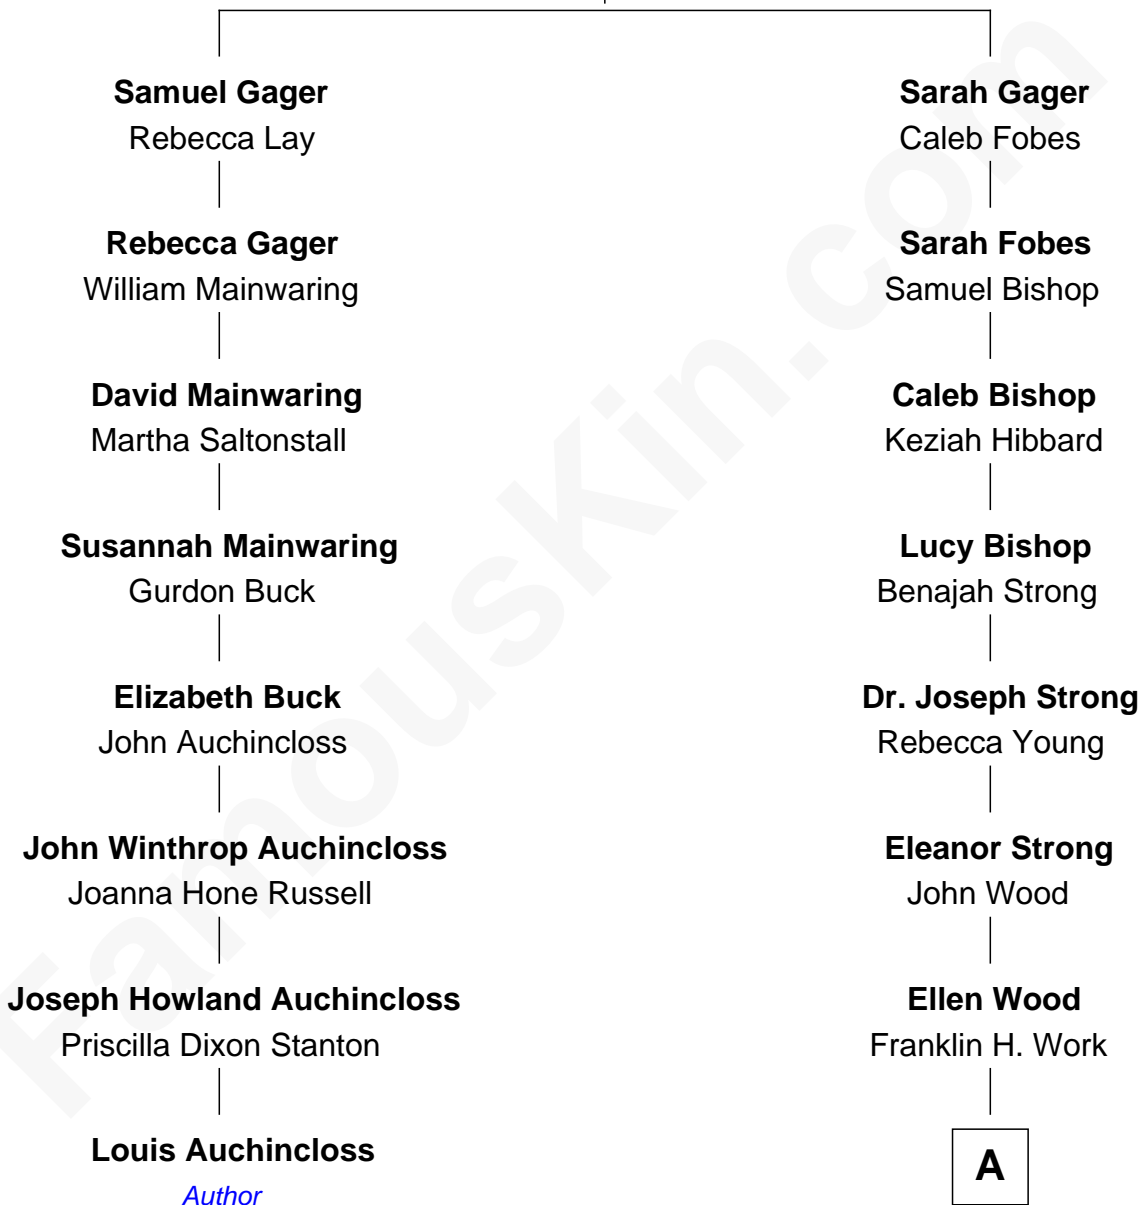

## Relationship Chart of

### Louis Auchincloss

*Author*

7th cousin 4 times removed of

**Prince Harry**  
*Duke of Sussex*

**John Gager**  
Elizabeth Gore

**A**

—  
**Frances Eleanor Work**  
James Boothby Burke Roche

—  
**Edmund Maurice Burke Roche**  
Ruth Sylvia Gill

—  
**Frances Ruth Burke Roche**  
Edward John Spencer

—  
**Princess Diana Frances Spencer**  
Charles III, King of the United Kingdom

—  
**Prince Harry**  
*Duke of Sussex*