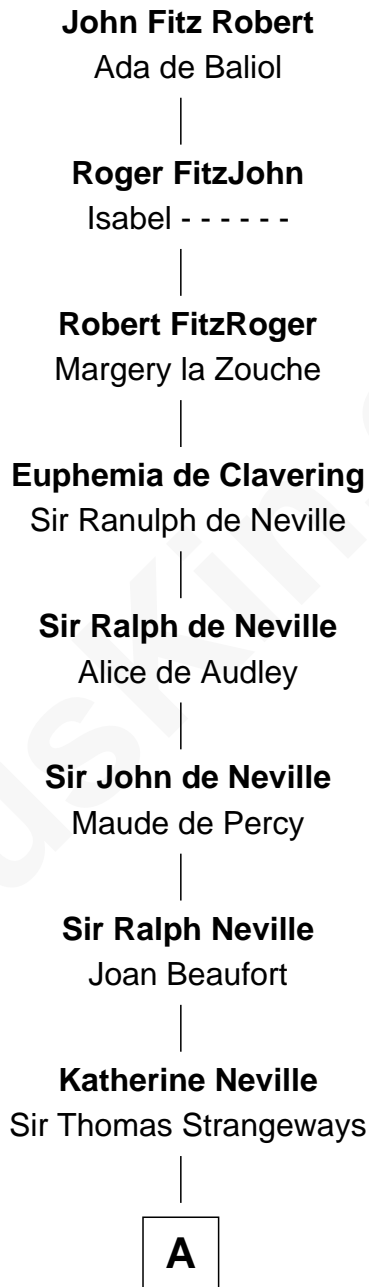

FamousKin.com Relationship Chart of

Louis Auchincloss

Author

20th Great-grandson of

John Fitz Robert

Magna Carta Surety

A

Joan Strangeways
Sir William Willoughby

Cecily Willoughby
Sir Edward Sutton

Sir John Sutton
Cecily Grey

Sir Henry Dudley
----- Ashton

Probable

Roger Dudley
Susanna Thorne

Gov. Thomas Dudley
Katherine Deighton

Gov. Joseph Dudley
Rebecca Tyng

Anne Dudley
John Winthrop

Rebecca Winthrop
Gen. Gurdon Saltonstall

Sarah Saltonstall
Daniel Buck

B

B

—
Gurdon Buck

Susannah Mainwaring

—
Elizabeth Buck

John Auchincloss